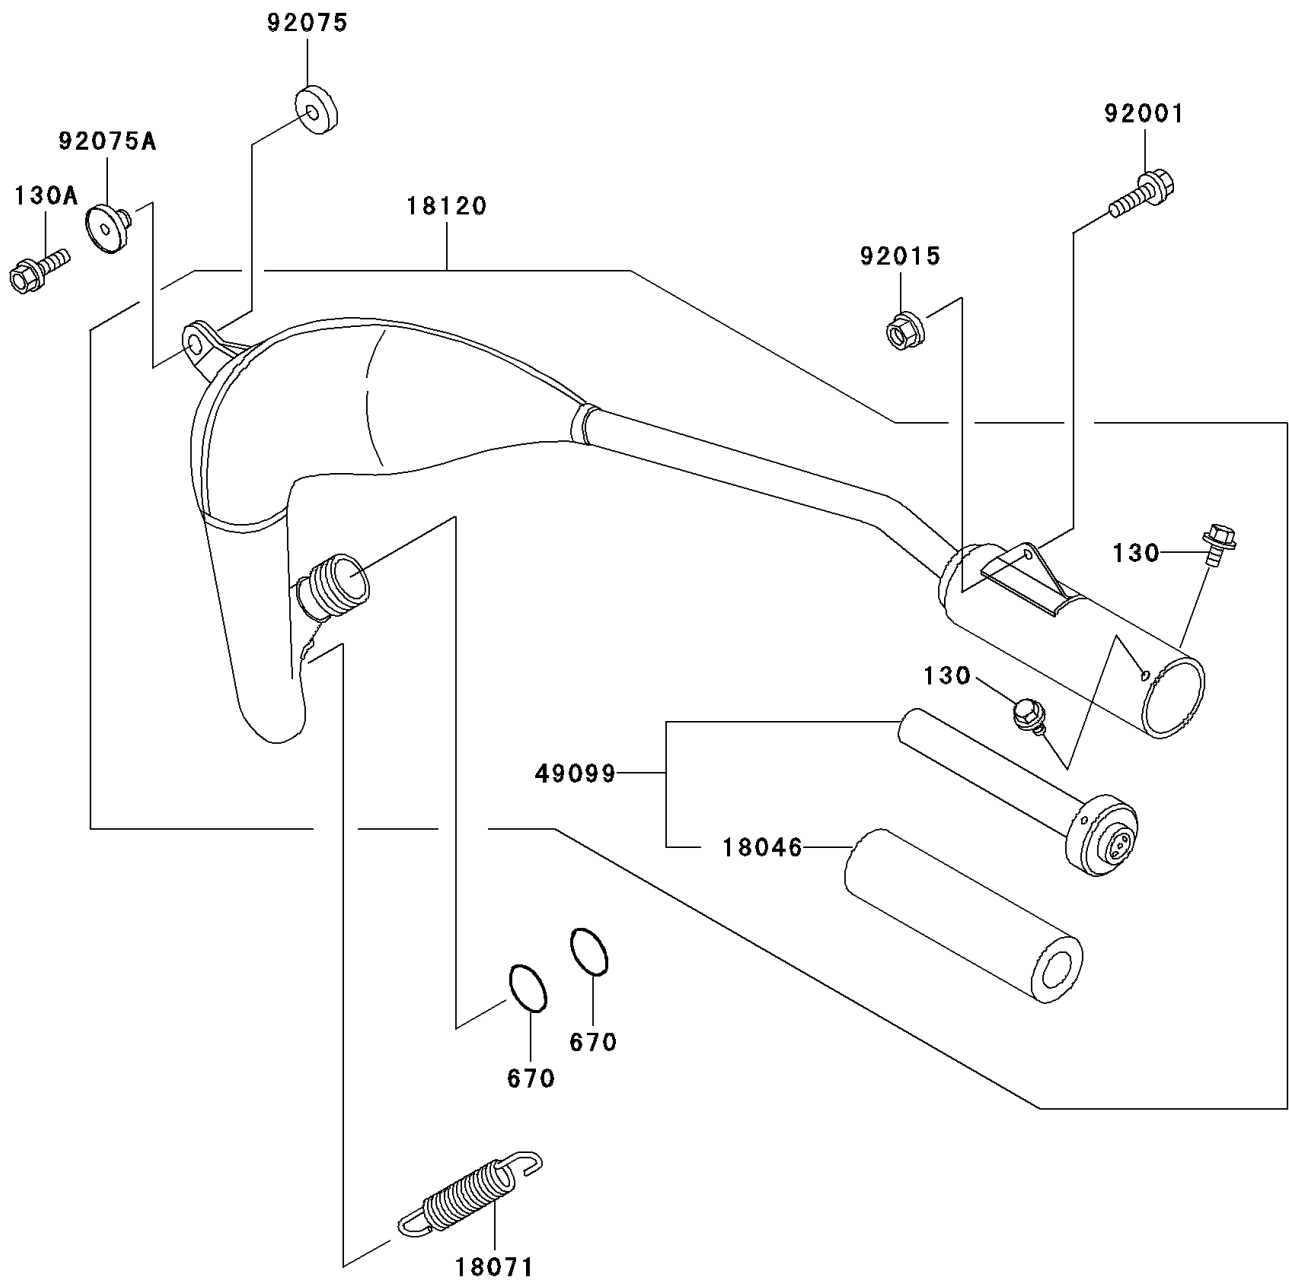

2002 KX60

PARTS DIAGRAM

Muffler(s)

E1140

2002 KX60

PARTS LIST

Muffler(s)

Kawasaki

Let the Good Times Roll®

ITEM NAME

PART NUMBER

QUANTITY
