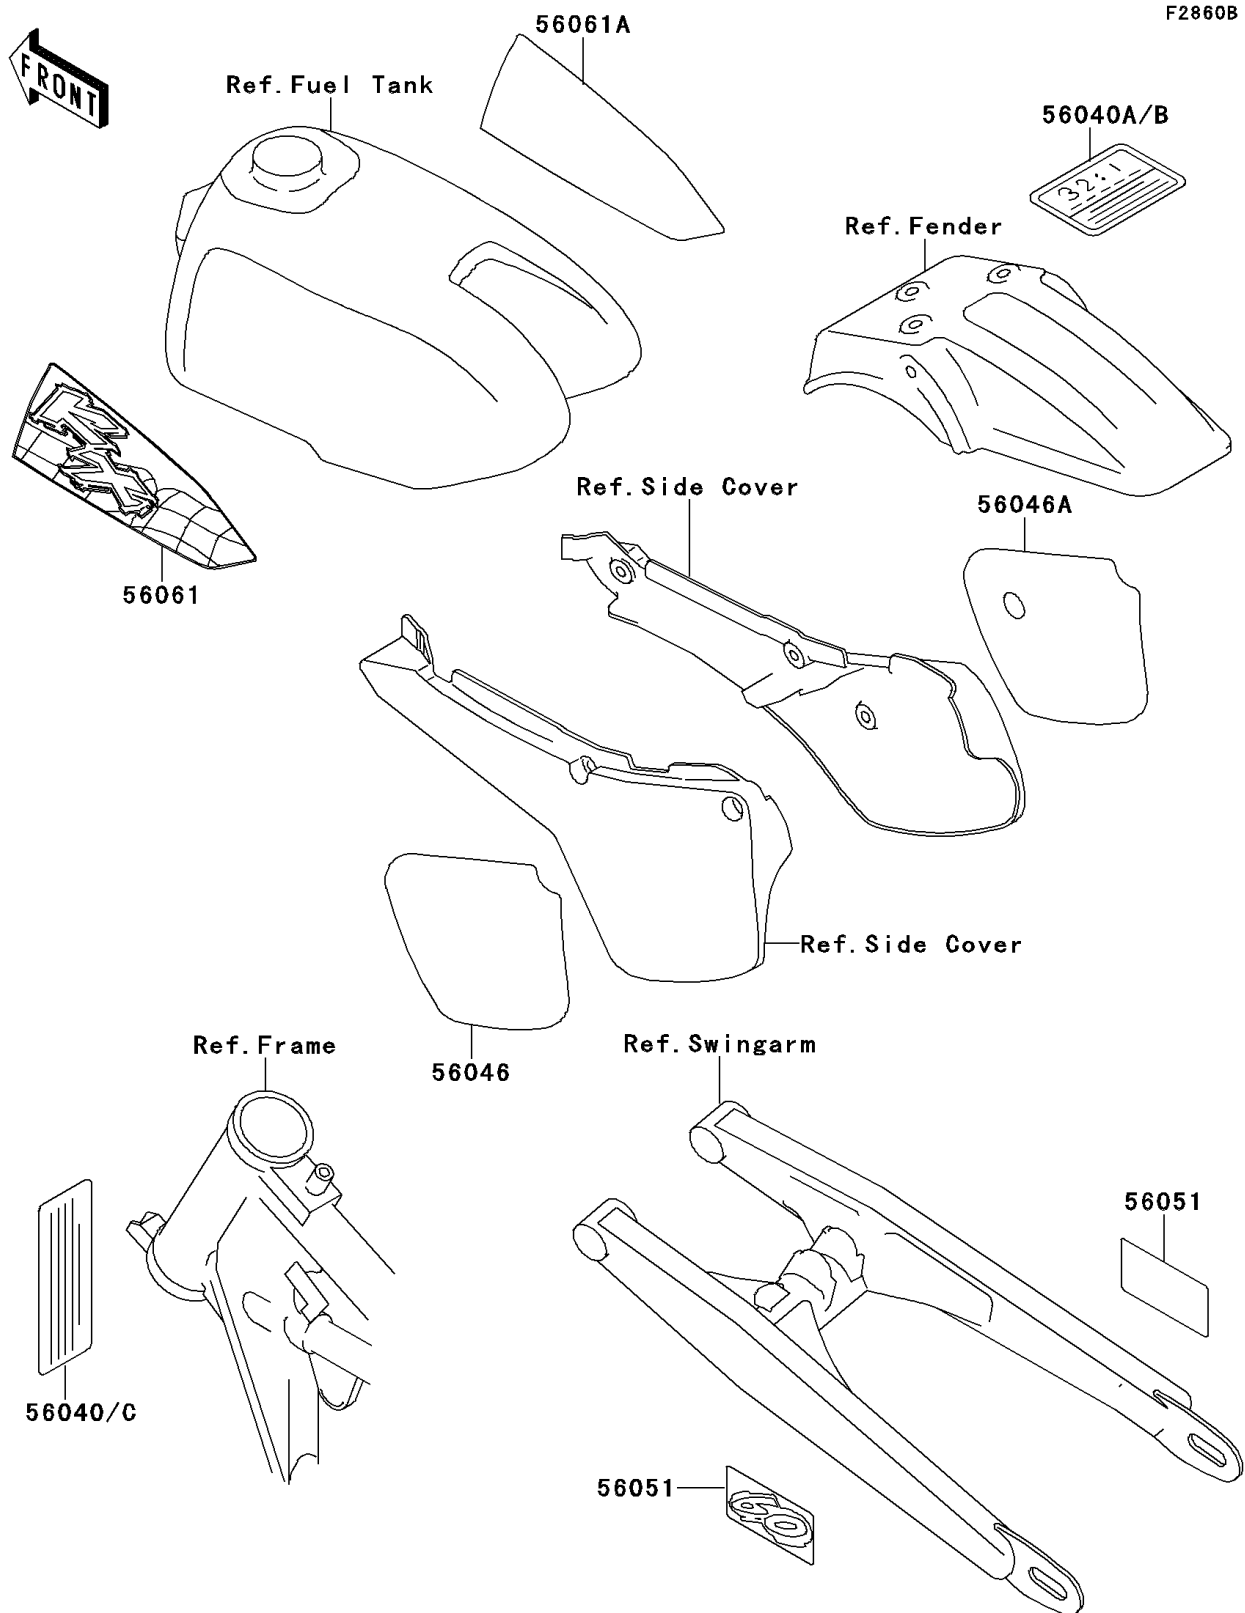

1996 KX60

PARTS DIAGRAM

Labels(KX60-B12)

Kawasaki

Let the Good Times Roll®

1996 KX60

PARTS LIST

Labels(KX60-B12)

ITEM NAME	PART NUMBER	QUANTITY
PATTERN,SIDE COVER,LH (Ref # 56046)	56046-1705	1
PATTERN,SIDE COVER,RH (Ref # 56046A)	56046-1706	1
MARK,SWING ARM,60 (Ref # 56051)	56051-1326	2
PATTERN,FUEL TANK,LH (Ref # 56061)	56061-1482	1
PATTERN,FUEL TANK,RH (Ref # 56061A)	56061-1483	1
LABEL-WARNING,NOISE (Ref # 56040)	56040-1101	1
LABEL-WARNING,GASOLINE/OIL (Ref # 56040A)	56040-1129	1
LABEL-WARNING,GASOLINE/OIL (Ref # 56040B)	56040-1306	1
LABEL-WARNING,WARRANTY (Ref # 56040C)	56040-1335	1