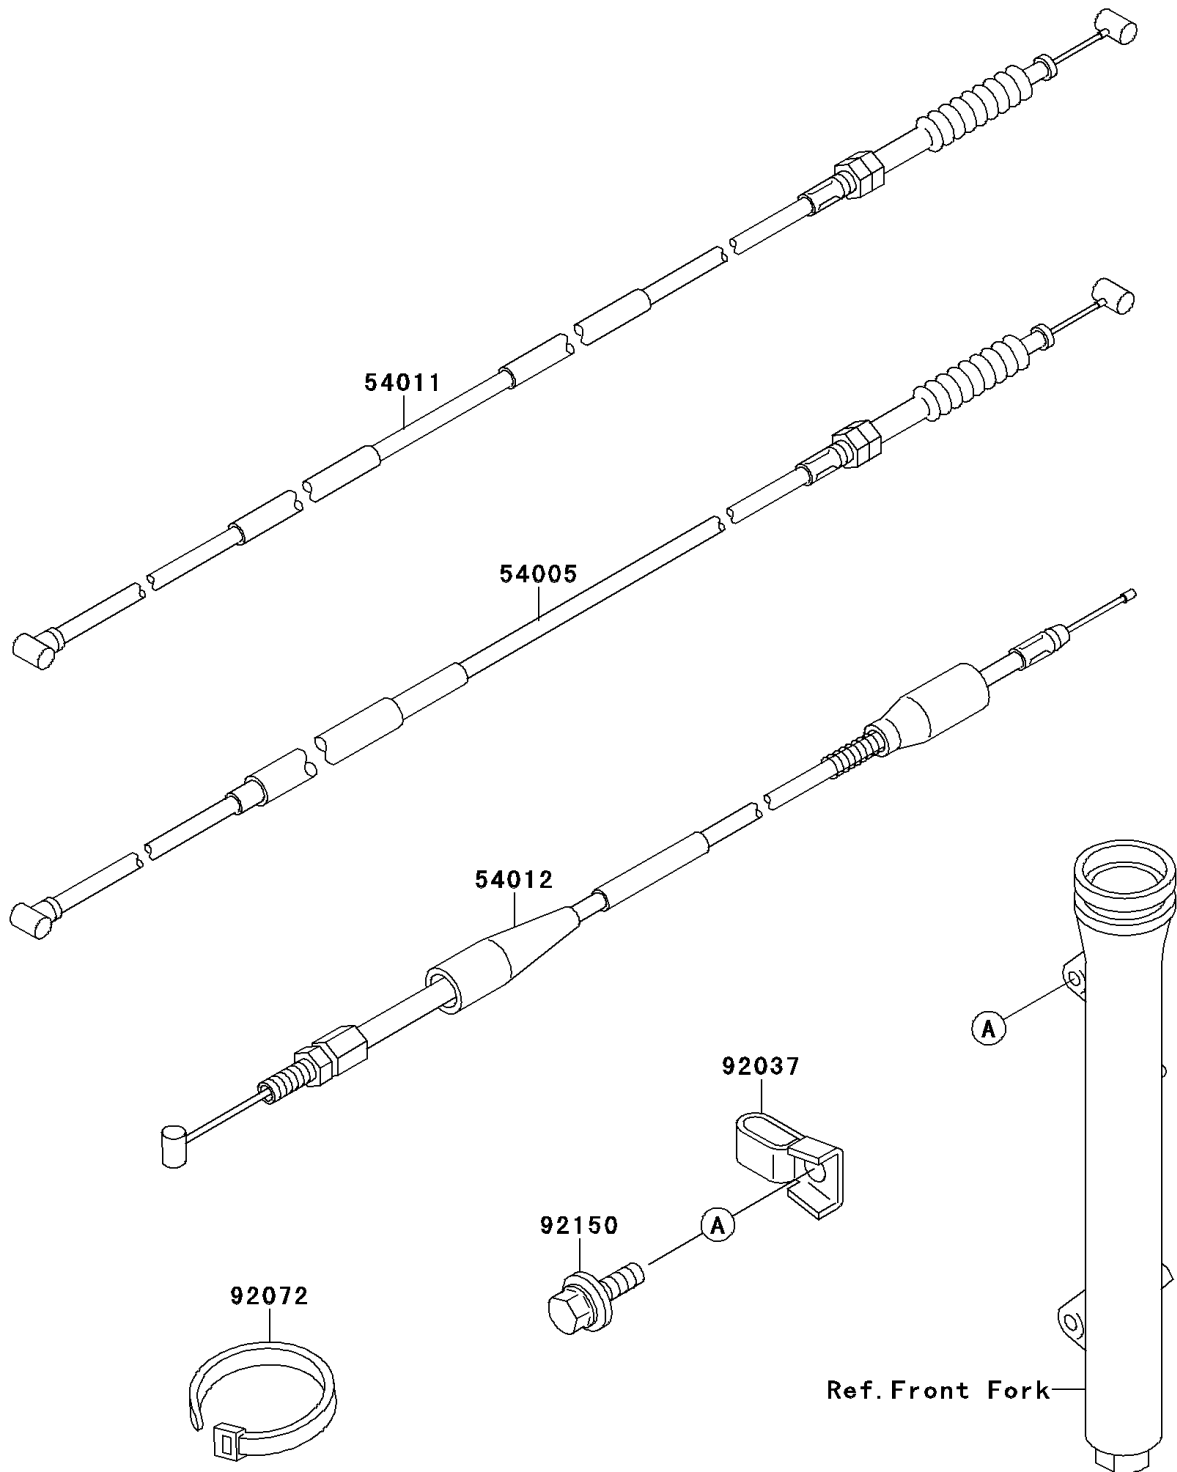

1994 KX60

PARTS DIAGRAM

Cables

F2540

1994 KX60

PARTS LIST

Cables

Kawasaki

Let the Good Times Roll®

ITEM NAME

PART NUMBER

QUANTITY
