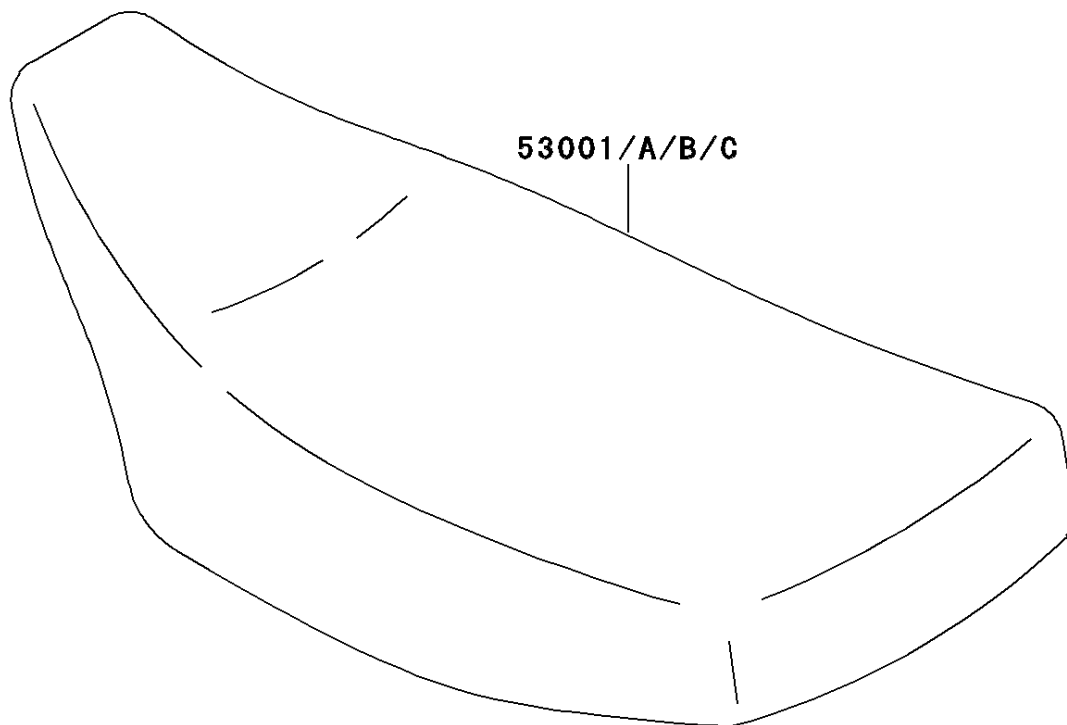

1998 KX60

PARTS DIAGRAM

Seat

F2510

53001/A/B/C

92072

1998 KX60

PARTS LIST

Seat

ITEM NAME

PART NUMBER

QUANTITY
