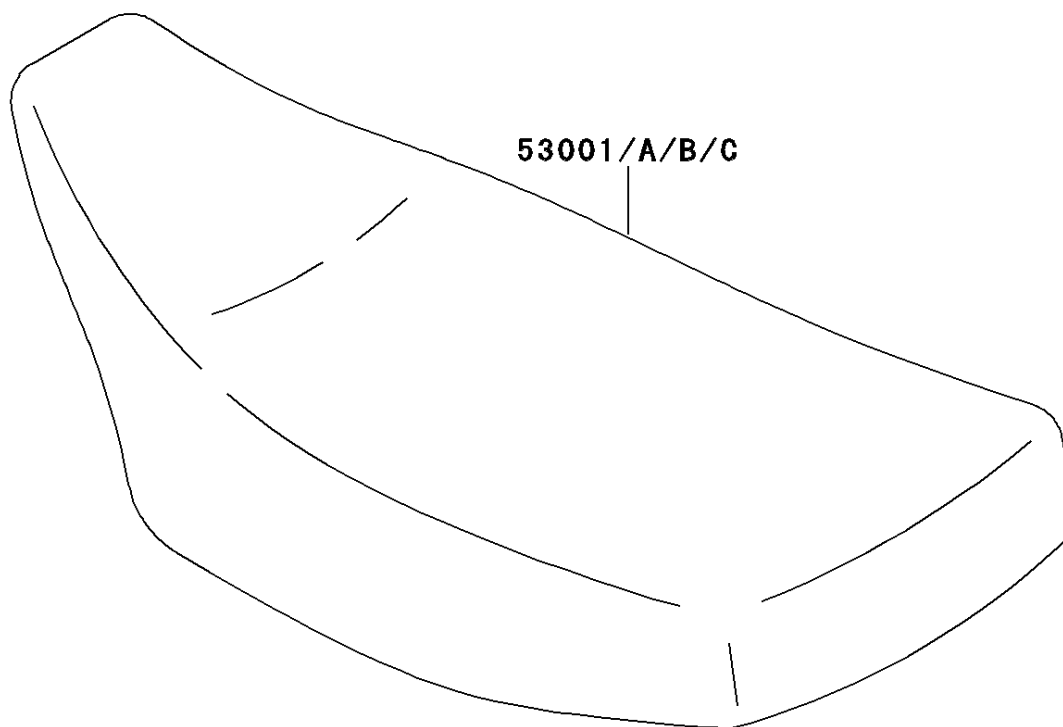

1997 KX60

PARTS DIAGRAM

Seat

F2510

53001/A/B/C

92072

1997 KX60

PARTS LIST

Seat

ITEM NAME

PART NUMBER

QUANTITY
