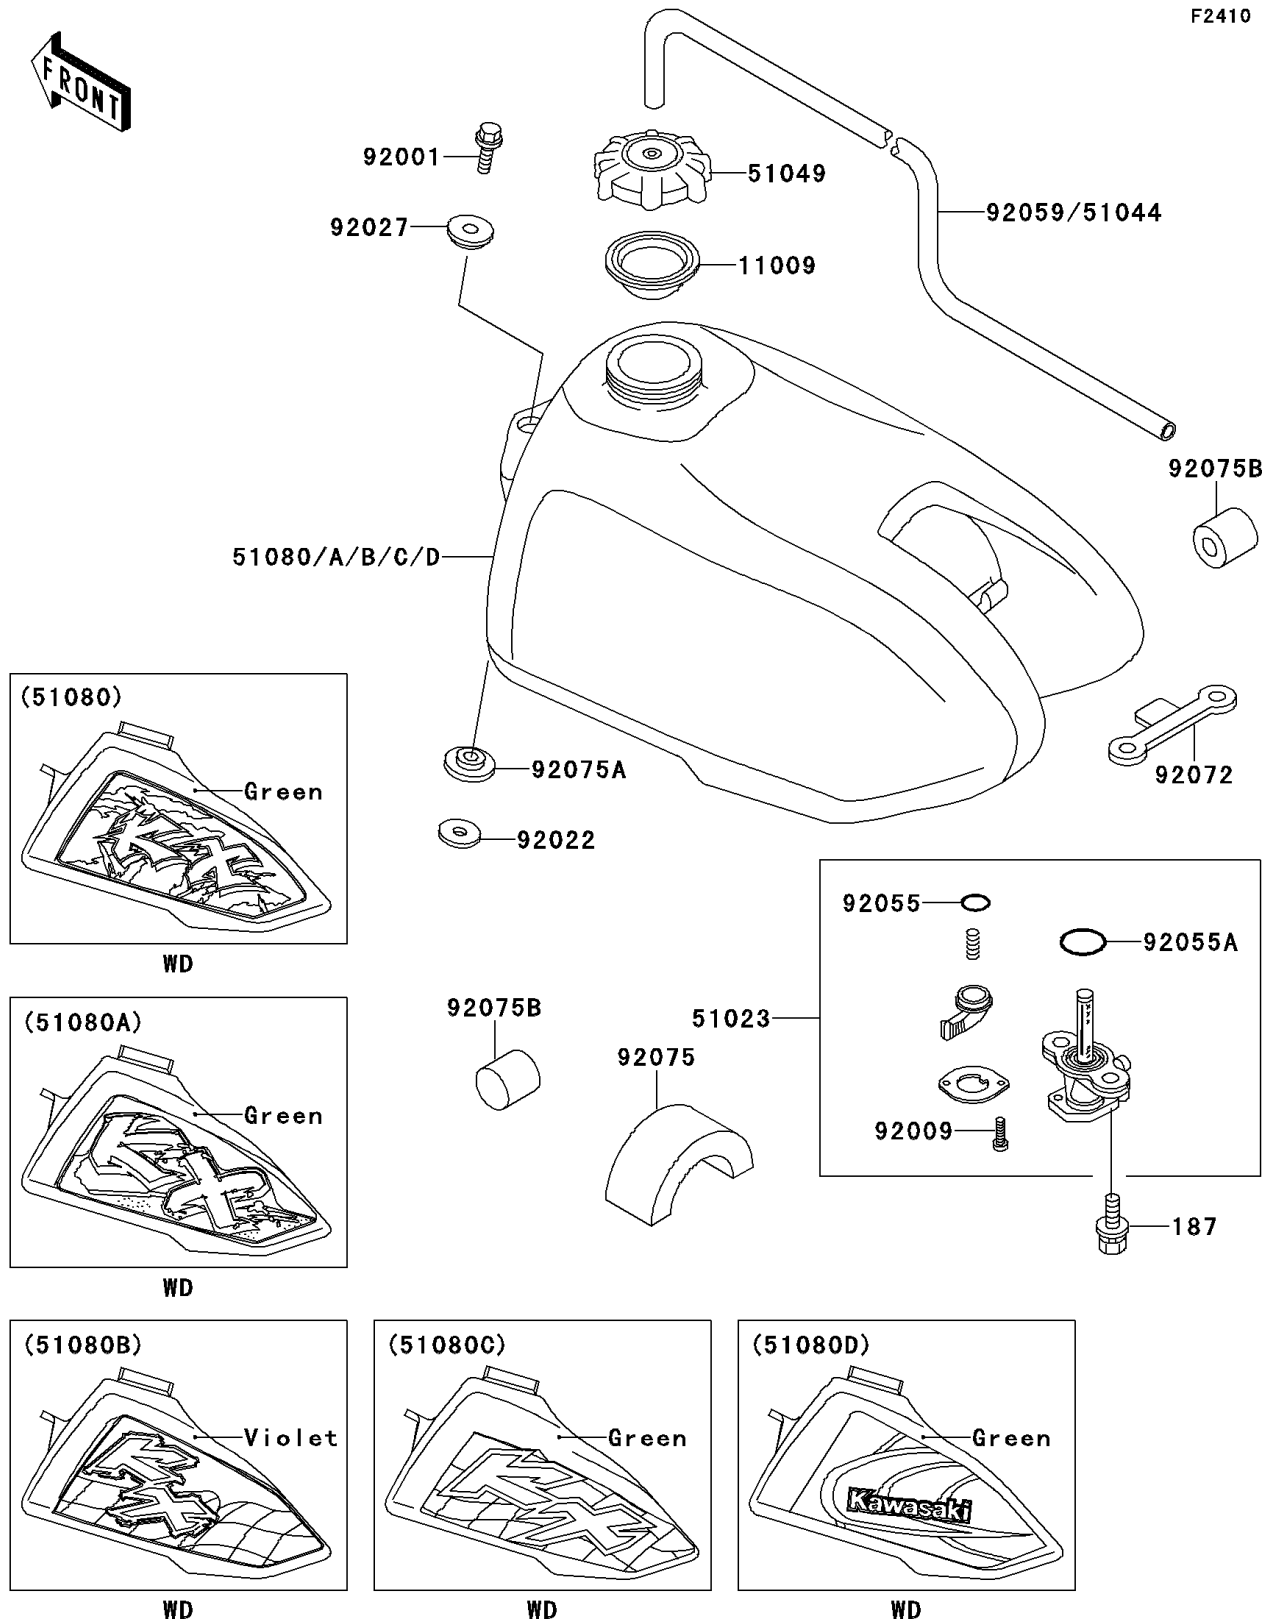

## PARTS DIAGRAM

### Fuel Tank

F2410

## PARTS LIST

### Fuel Tank

ITEM NAME	PART NUMBER	QUANTITY
BOLT-UPSET-WSP (Ref # 187)	187B0616	2
GASKET,FUEL TANK CAP (Ref # 11009)	11009-1452	1
TAP-ASSY,FUEL (Ref # 51023)	51023-1115	1
TUBE-ASSY (Ref # 51044)	51044-1185	1
CAP-TANK,FUEL (Ref # 51049)	51049-1006	1
TANK-COMP-FUEL,LIME GREEN (Ref # 51080C)	51080-5324-6W	1
BOLT,W/WASHER,6X12 (Ref # 92001)	92001-1516	1
SCREW,3X8 (Ref # 92009)	92009-1386	2
WASHER,10X22X3.2 (Ref # 92022)	92022-176	1
COLLAR,L=4.7 (Ref # 92027)	92027-122	1
RING-O,FUEL TAP LEVER (Ref # 92055)	92055-1299	1
RING-O,FUEL TAP PACKING (Ref # 92055A)	92055-1300	1
BAND,FUEL TANK (Ref # 92072)	92072-1056	1
DAMPER,FUEL TANK (Ref # 92075)	92075-1382	1
DAMPER,FUEL TANK,FR (Ref # 92075A)	92075-1404	1
DAMPER (Ref # 92075B)	92075-243	2