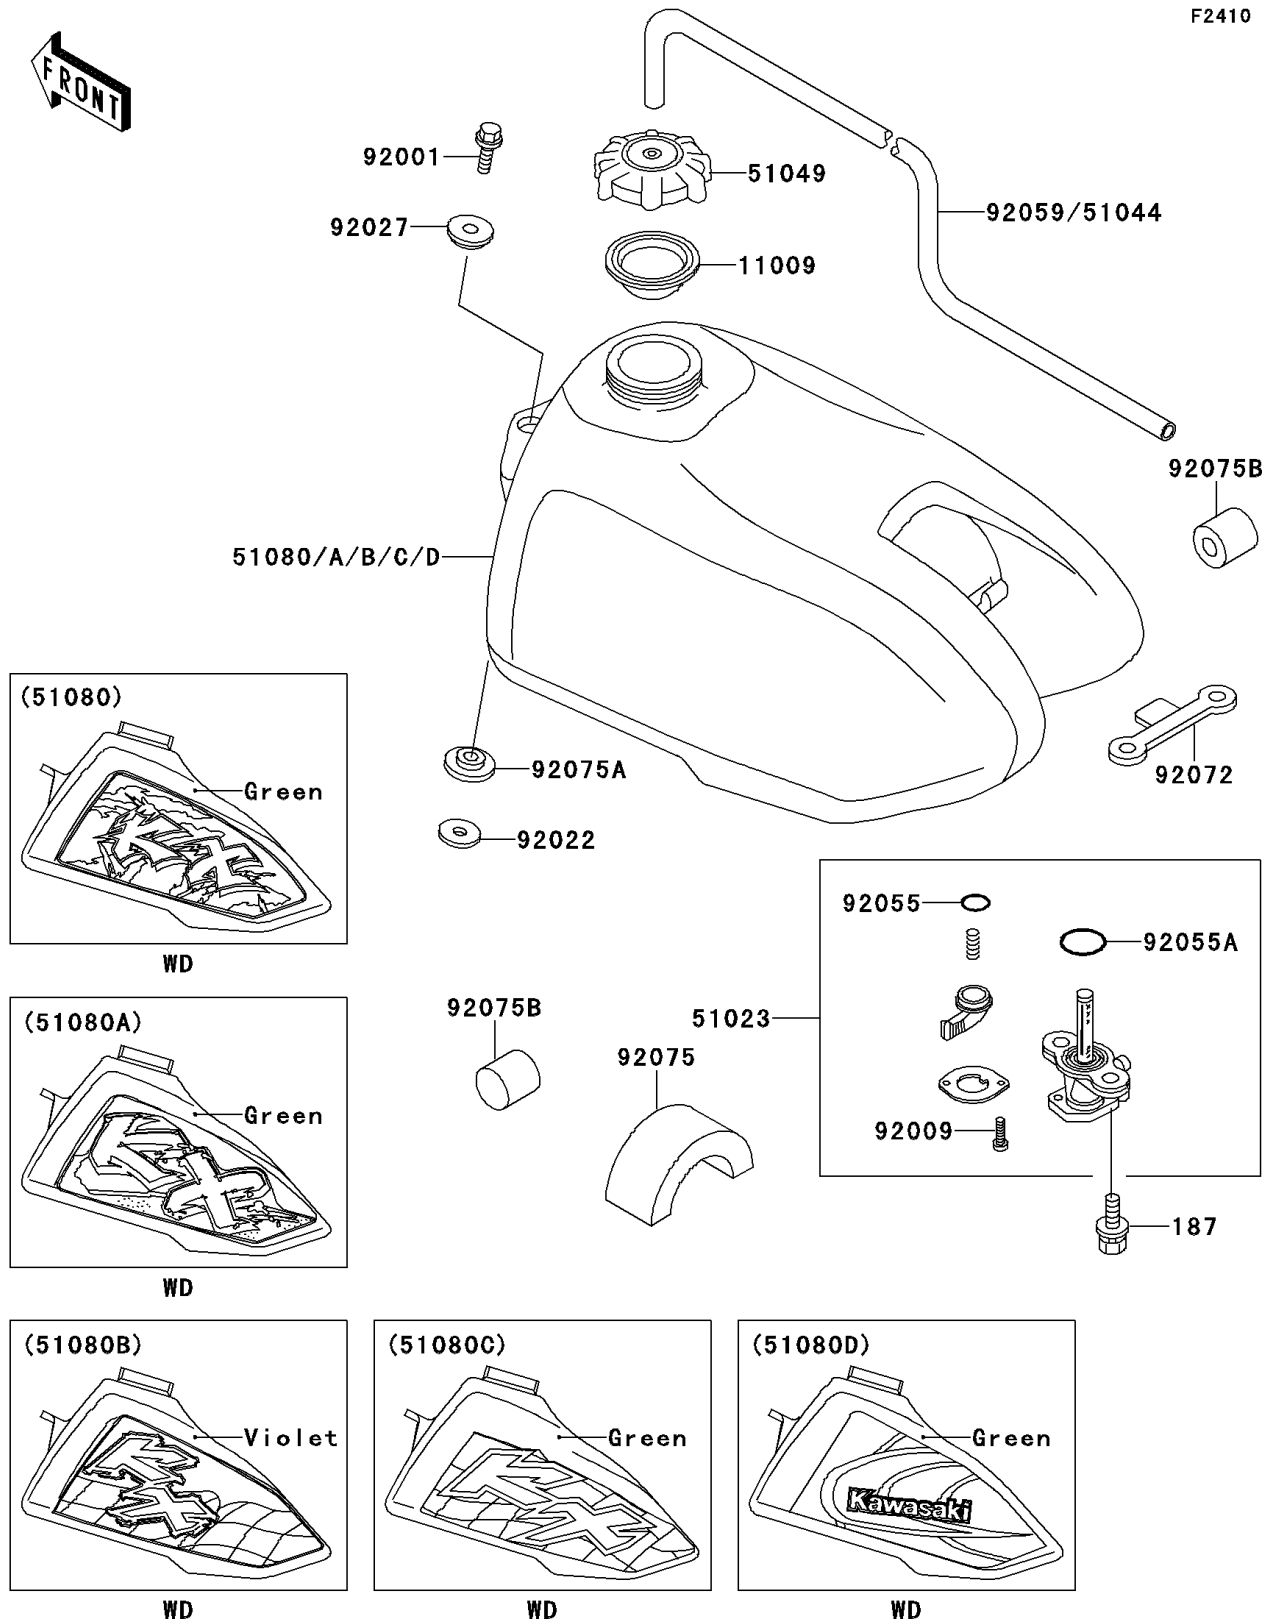

# 1995 KX60

## PARTS DIAGRAM

### Fuel Tank

F2410

## PARTS LIST