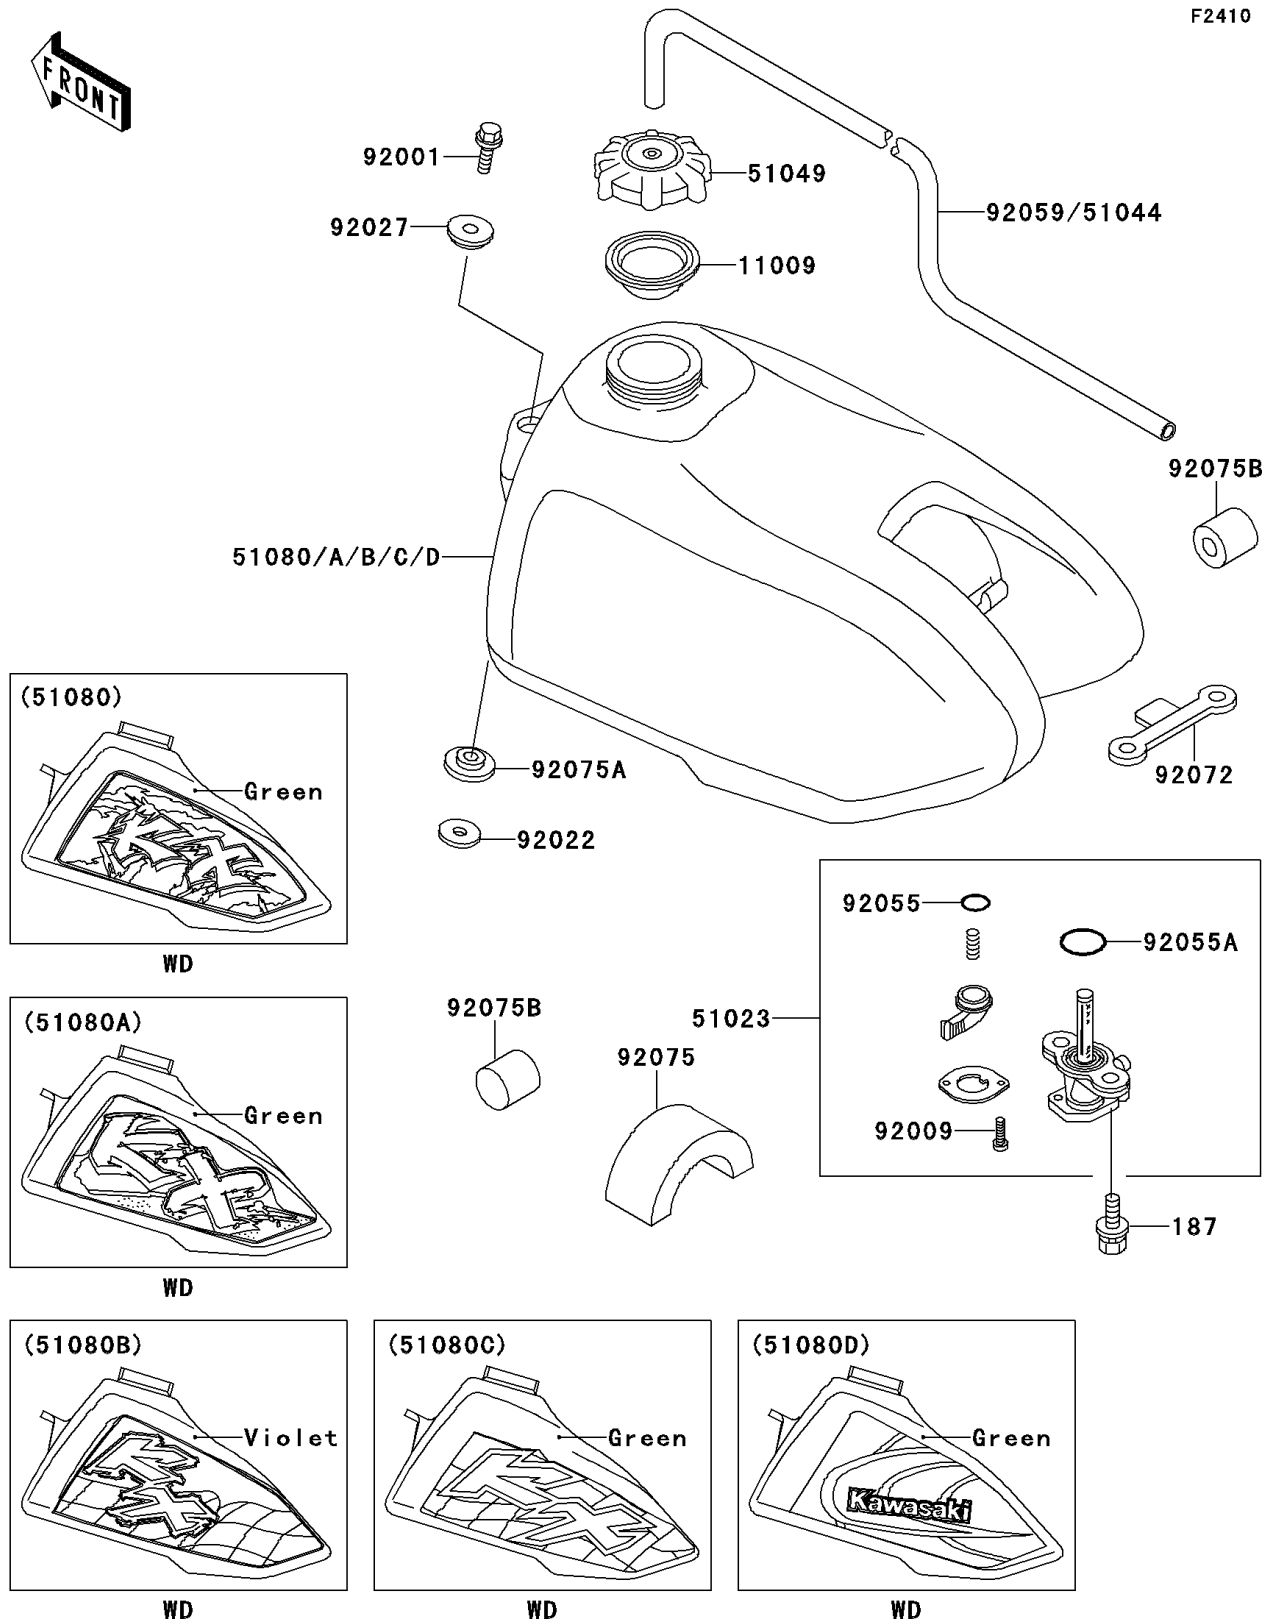

1998 KX60

PARTS DIAGRAM

Fuel Tank

F2410

1998 KX60

PARTS LIST

Fuel Tank

Kawasaki

Let the Good Times Roll®

ITEM NAME

PART NUMBER

QUANTITY
