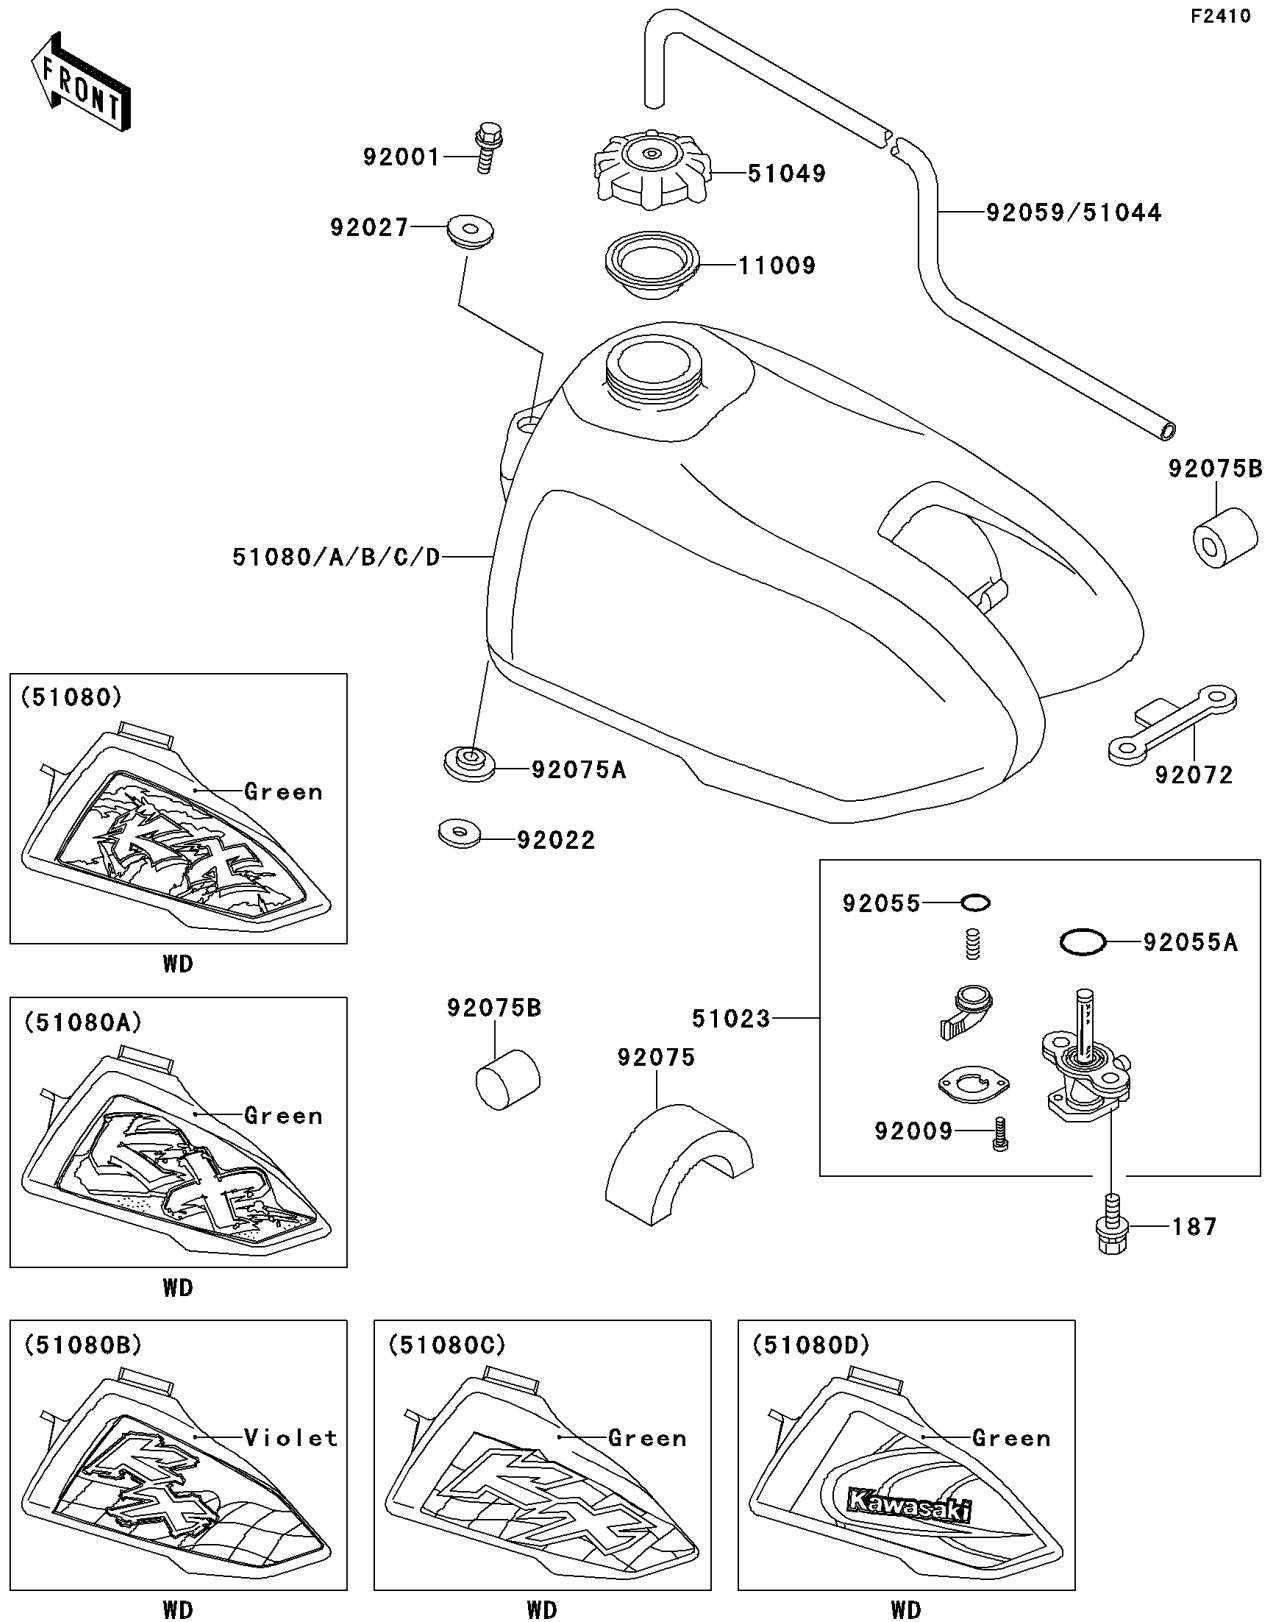

1997 KX60

PARTS DIAGRAM

Fuel Tank

F2410

1997 KX60

PARTS LIST

Fuel Tank

ITEM NAME

PART NUMBER

QUANTITY
