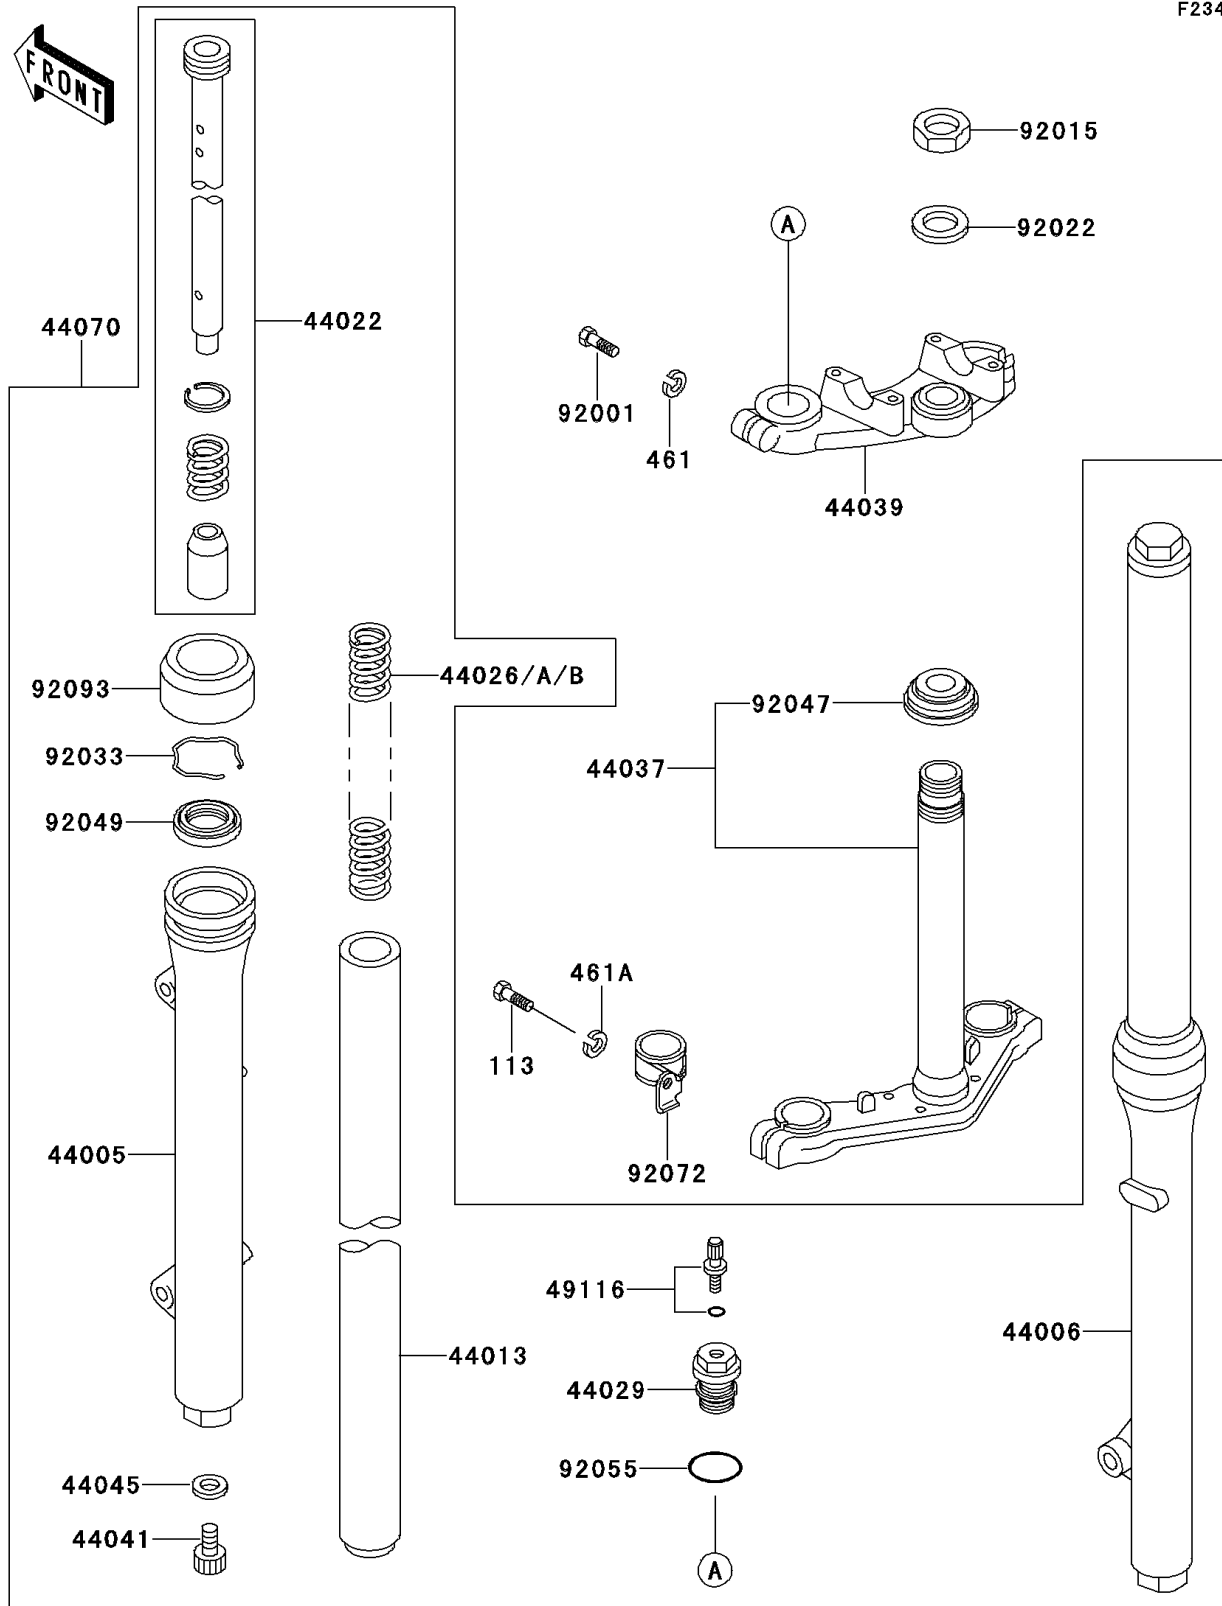

1997 KX60

PARTS DIAGRAM

Front Fork

F2340

1997 KX60

PARTS LIST

Front Fork

Kawasaki

Let the Good Times Roll®

ITEM NAME

PART NUMBER

QUANTITY
