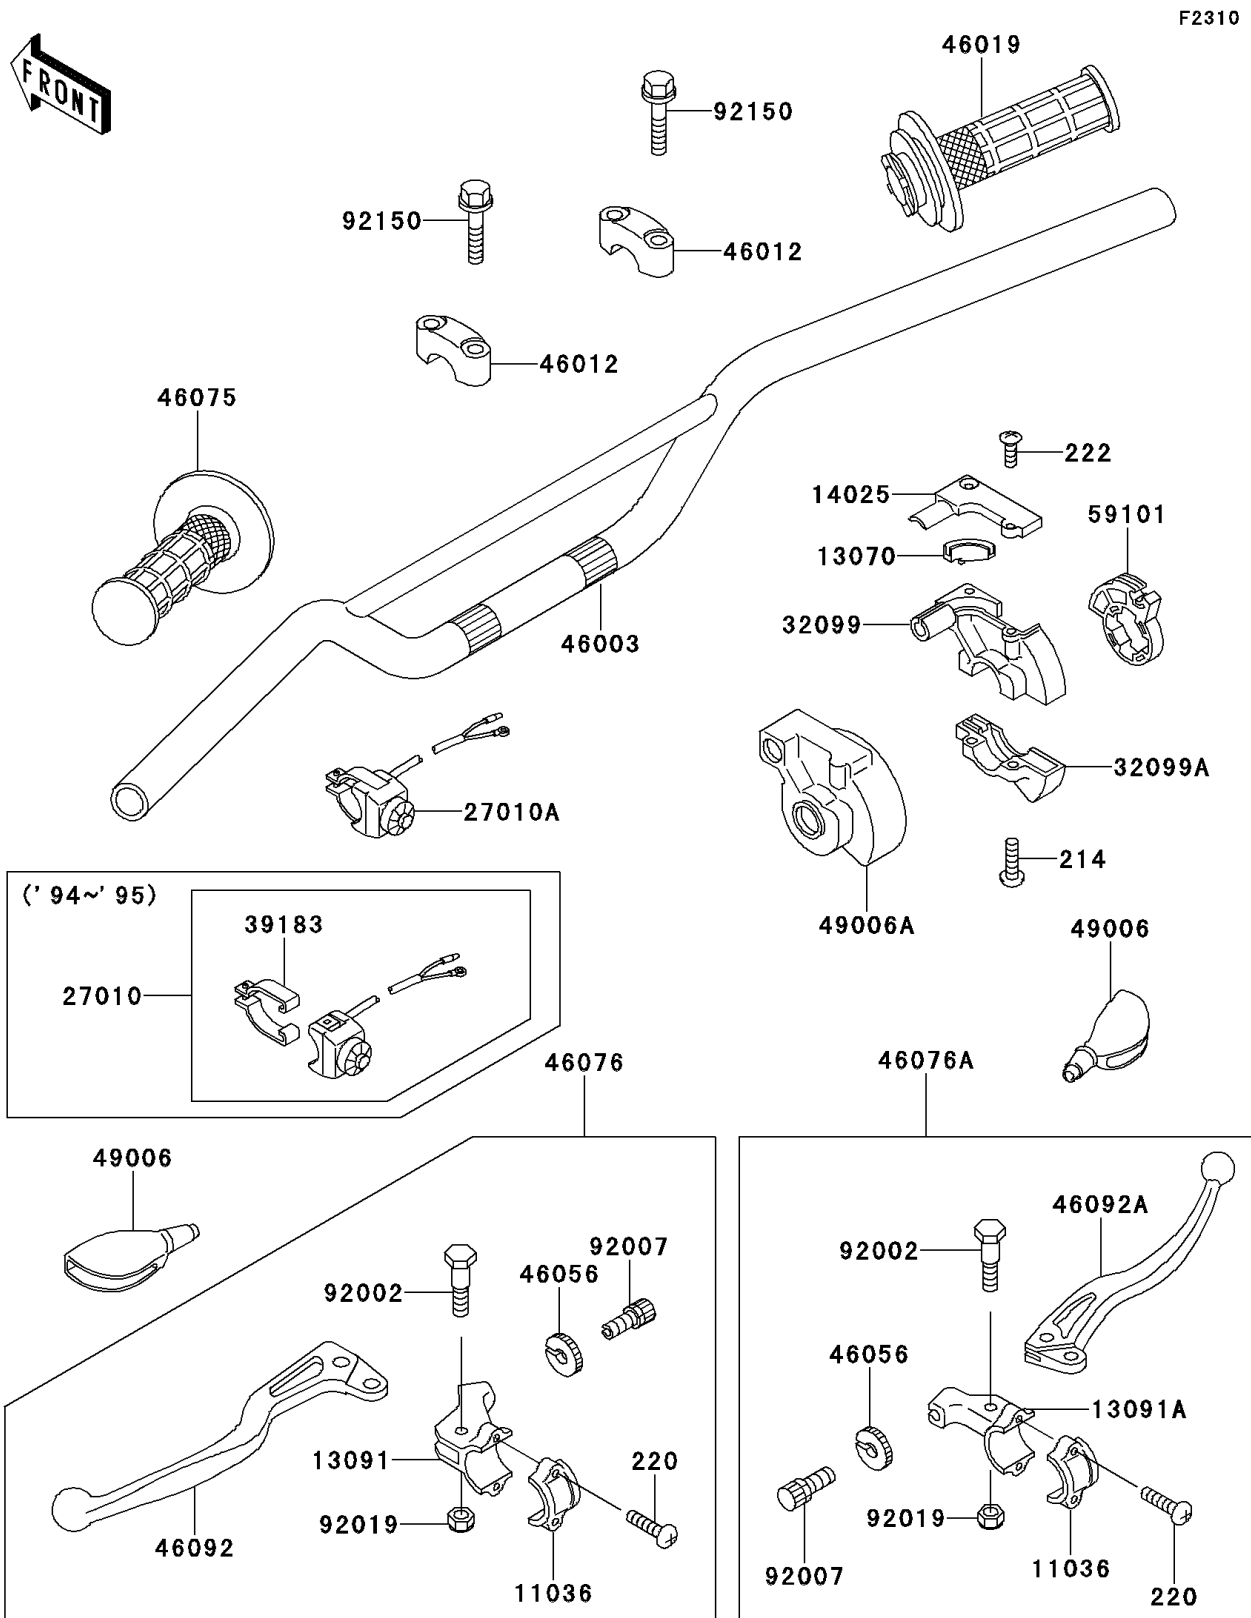

1998 KX60

PARTS DIAGRAM

Handlebar

1998 KX60

PARTS LIST

Handlebar

Kawasaki

Let the Good Times Roll®

ITEM NAME

PART NUMBER

QUANTITY
