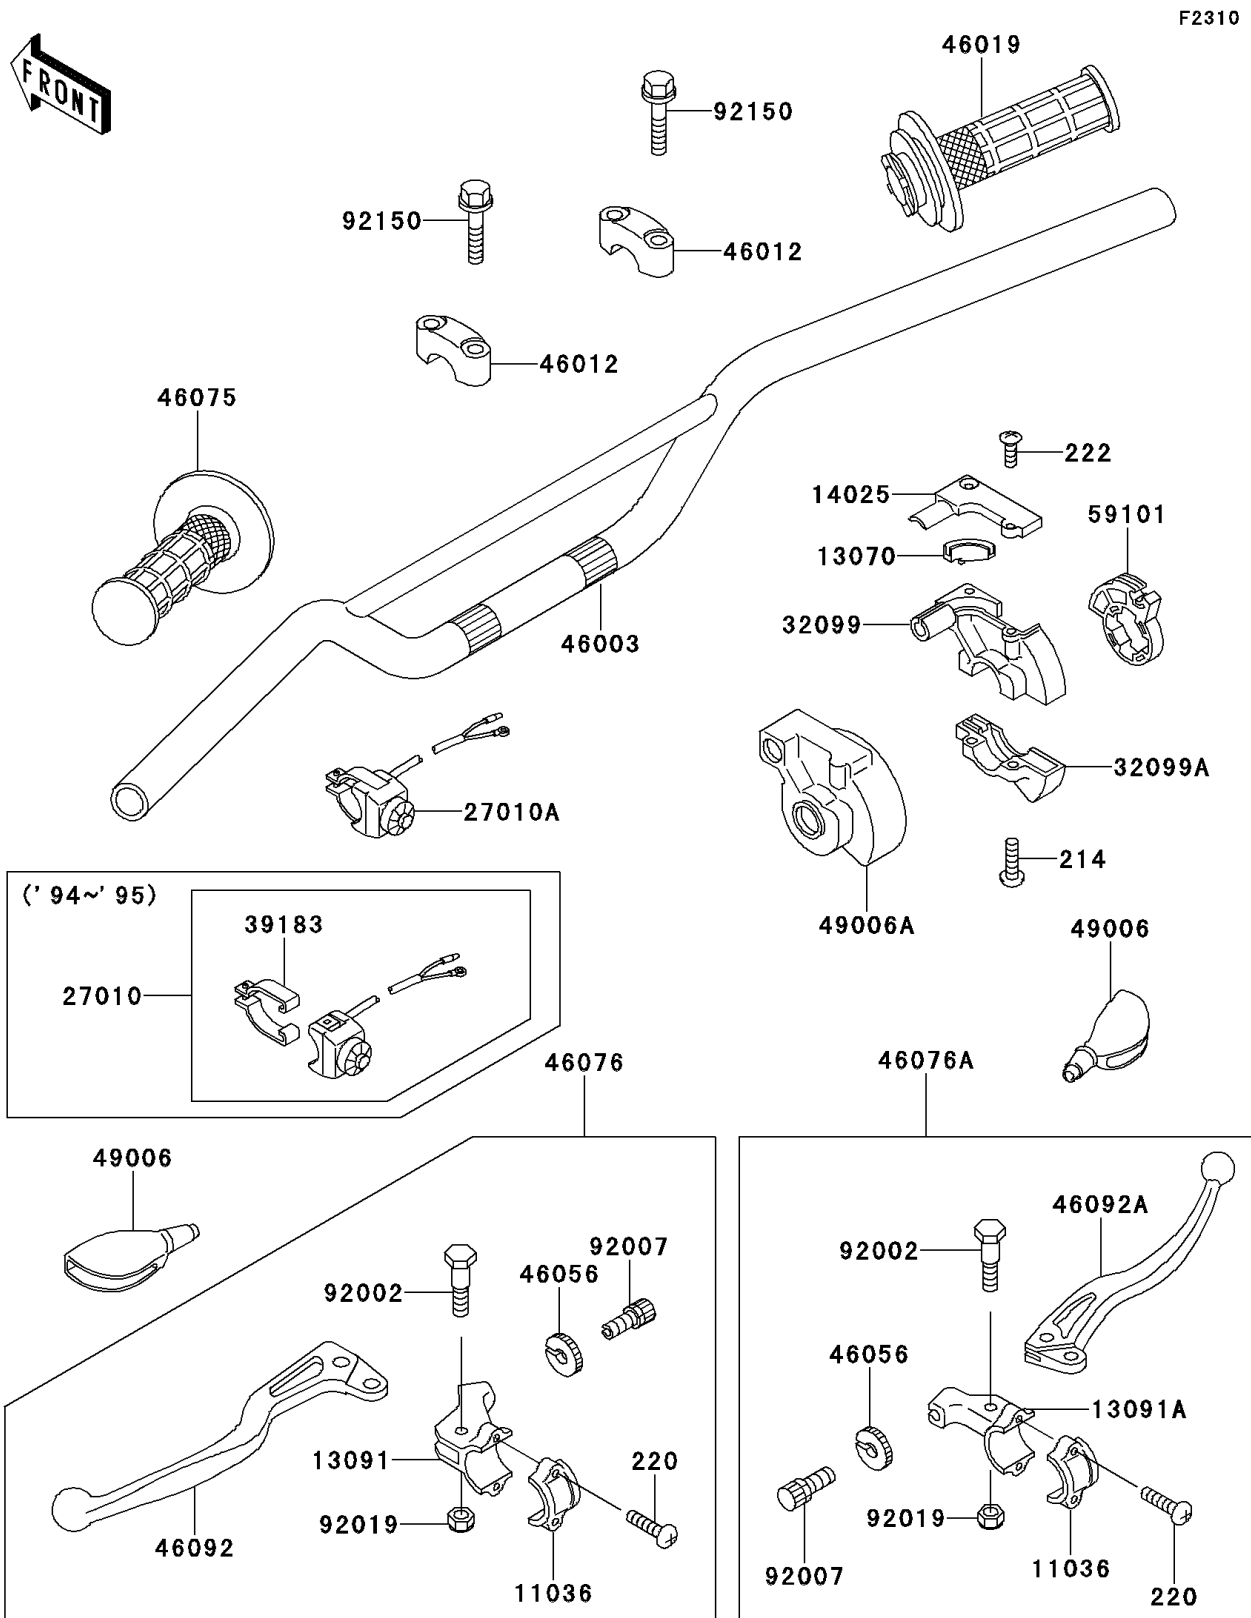

1995 KX60

PARTS DIAGRAM

Handlebar

1995 KX60

PARTS LIST

Handlebar

Kawasaki

Let the Good Times Roll®

ITEM NAME

PART NUMBER

QUANTITY
