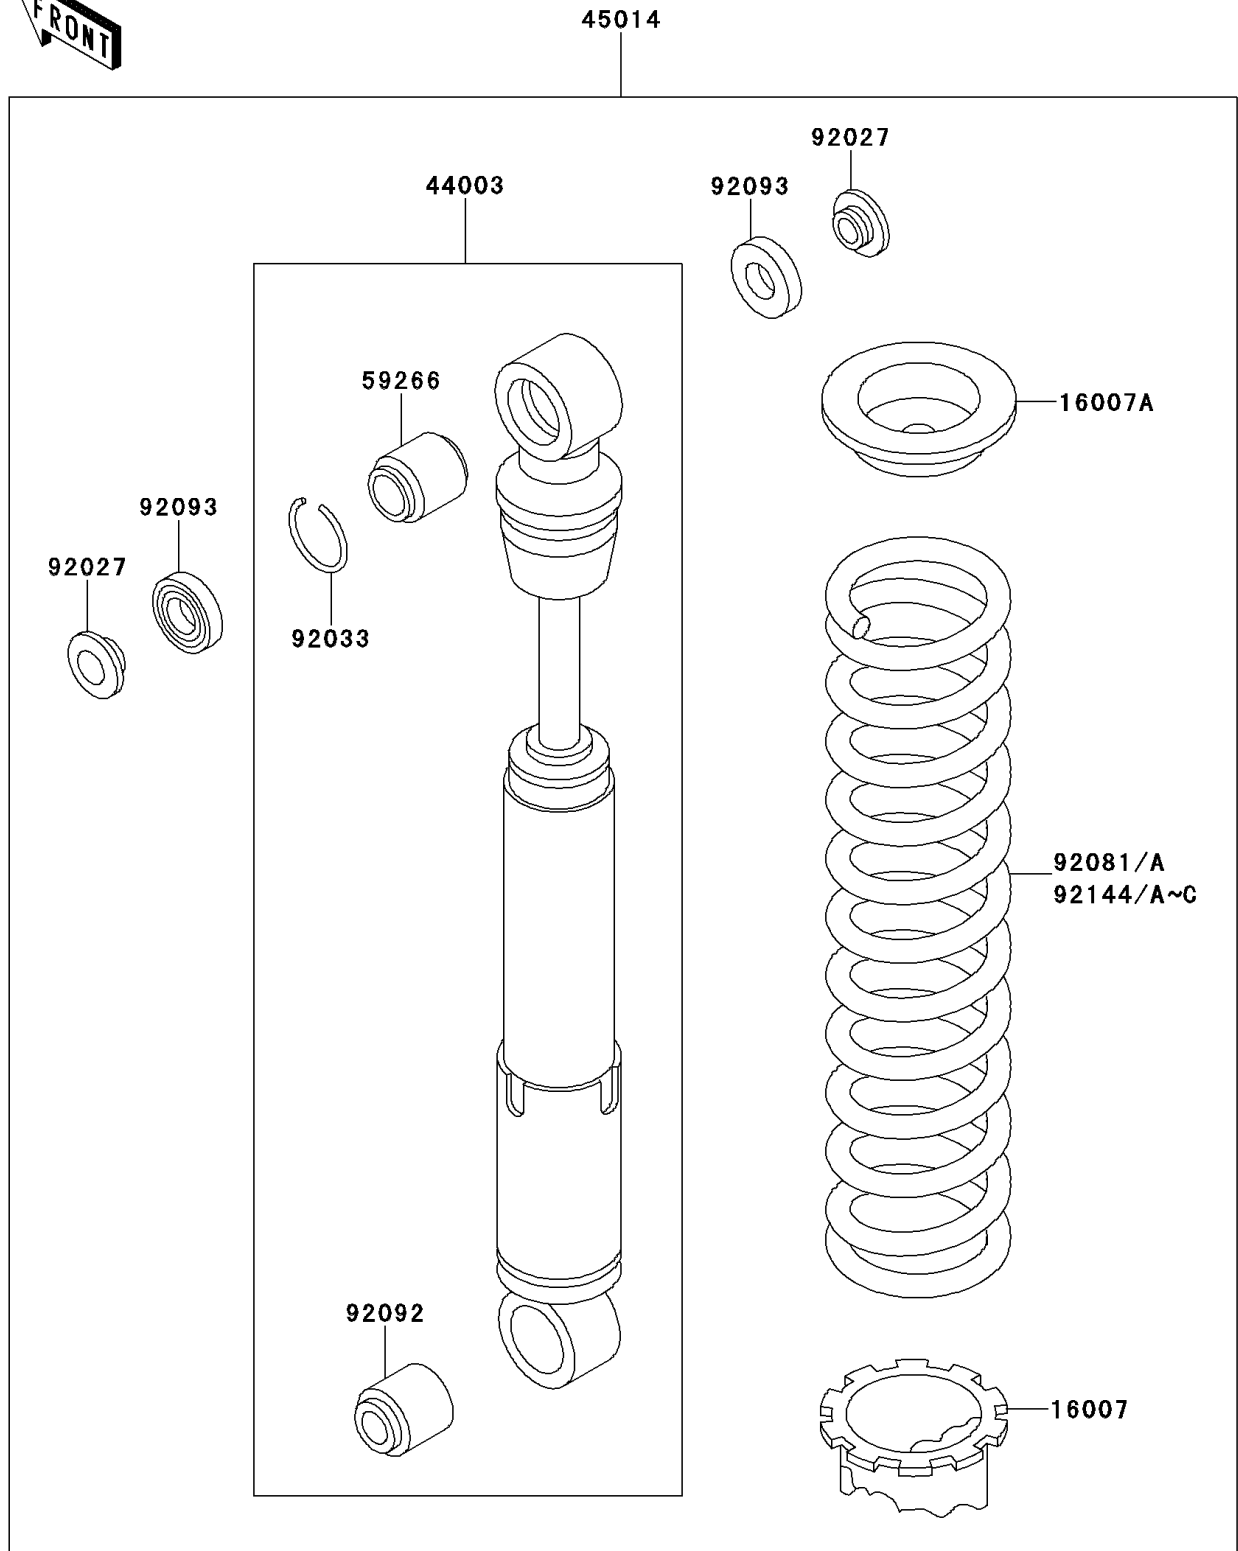

1994 KX60

PARTS DIAGRAM

Shock Absorber(s)

F2280

1994 KX60

PARTS LIST

Shock Absorber(s)

ITEM NAME

PART NUMBER

QUANTITY
