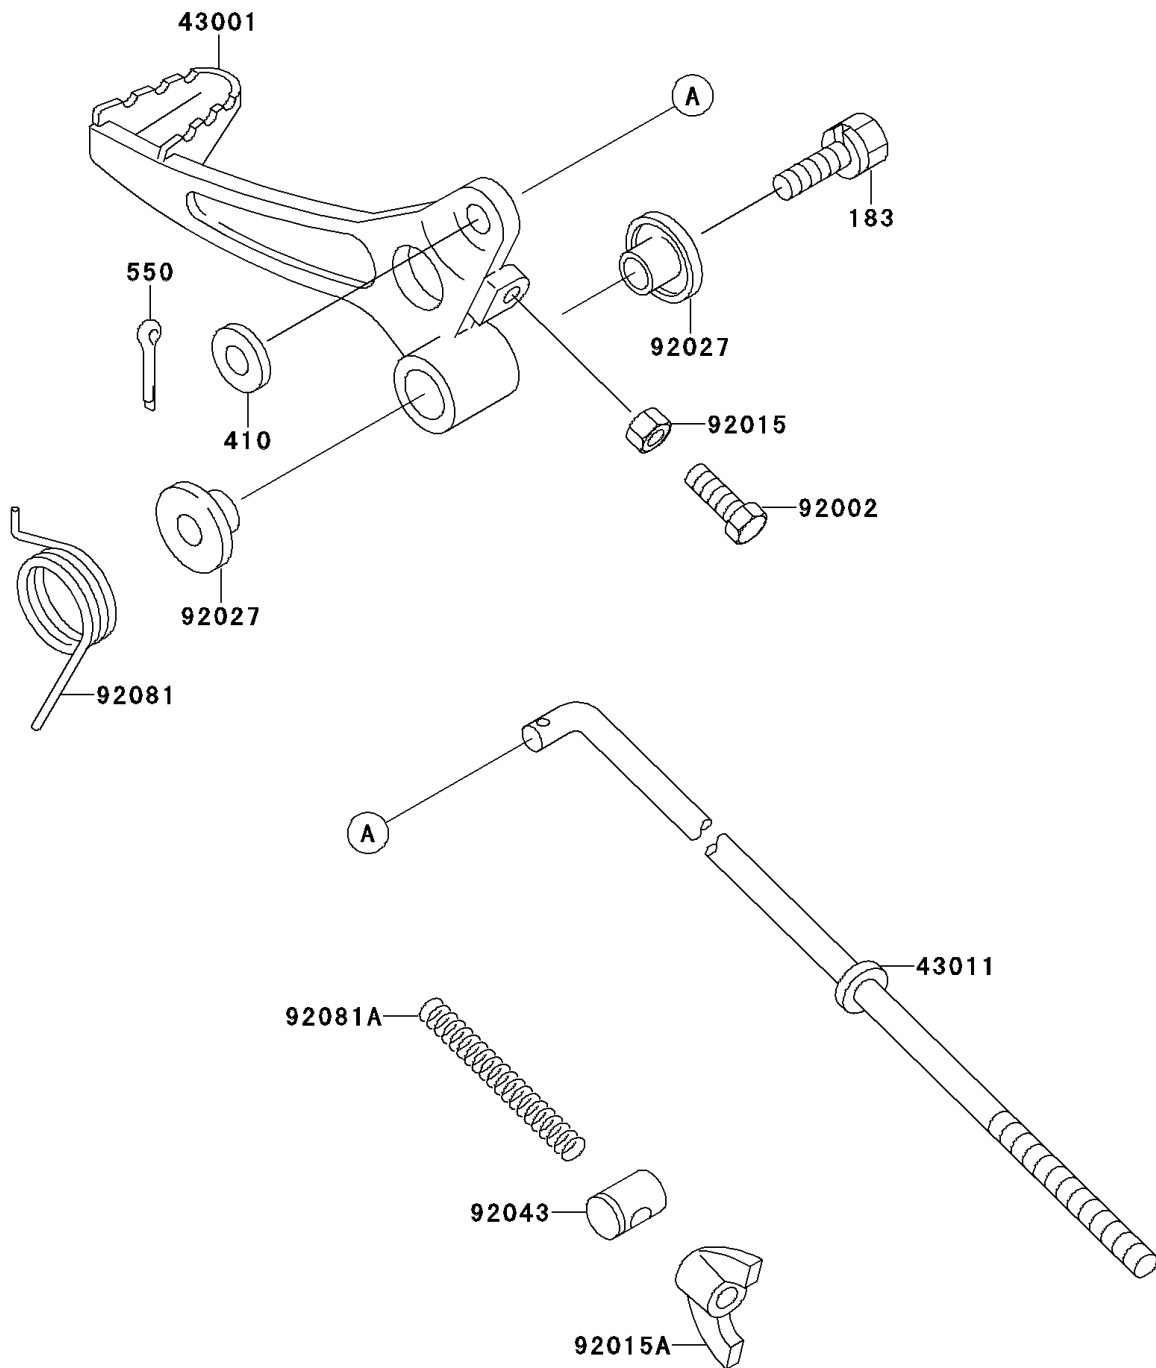

1995 KX60

PARTS DIAGRAM

Brake Pedal

F2260

1995 KX60

PARTS LIST

Brake Pedal

Kawasaki

Let the Good Times Roll®

ITEM NAME

PART NUMBER

QUANTITY
