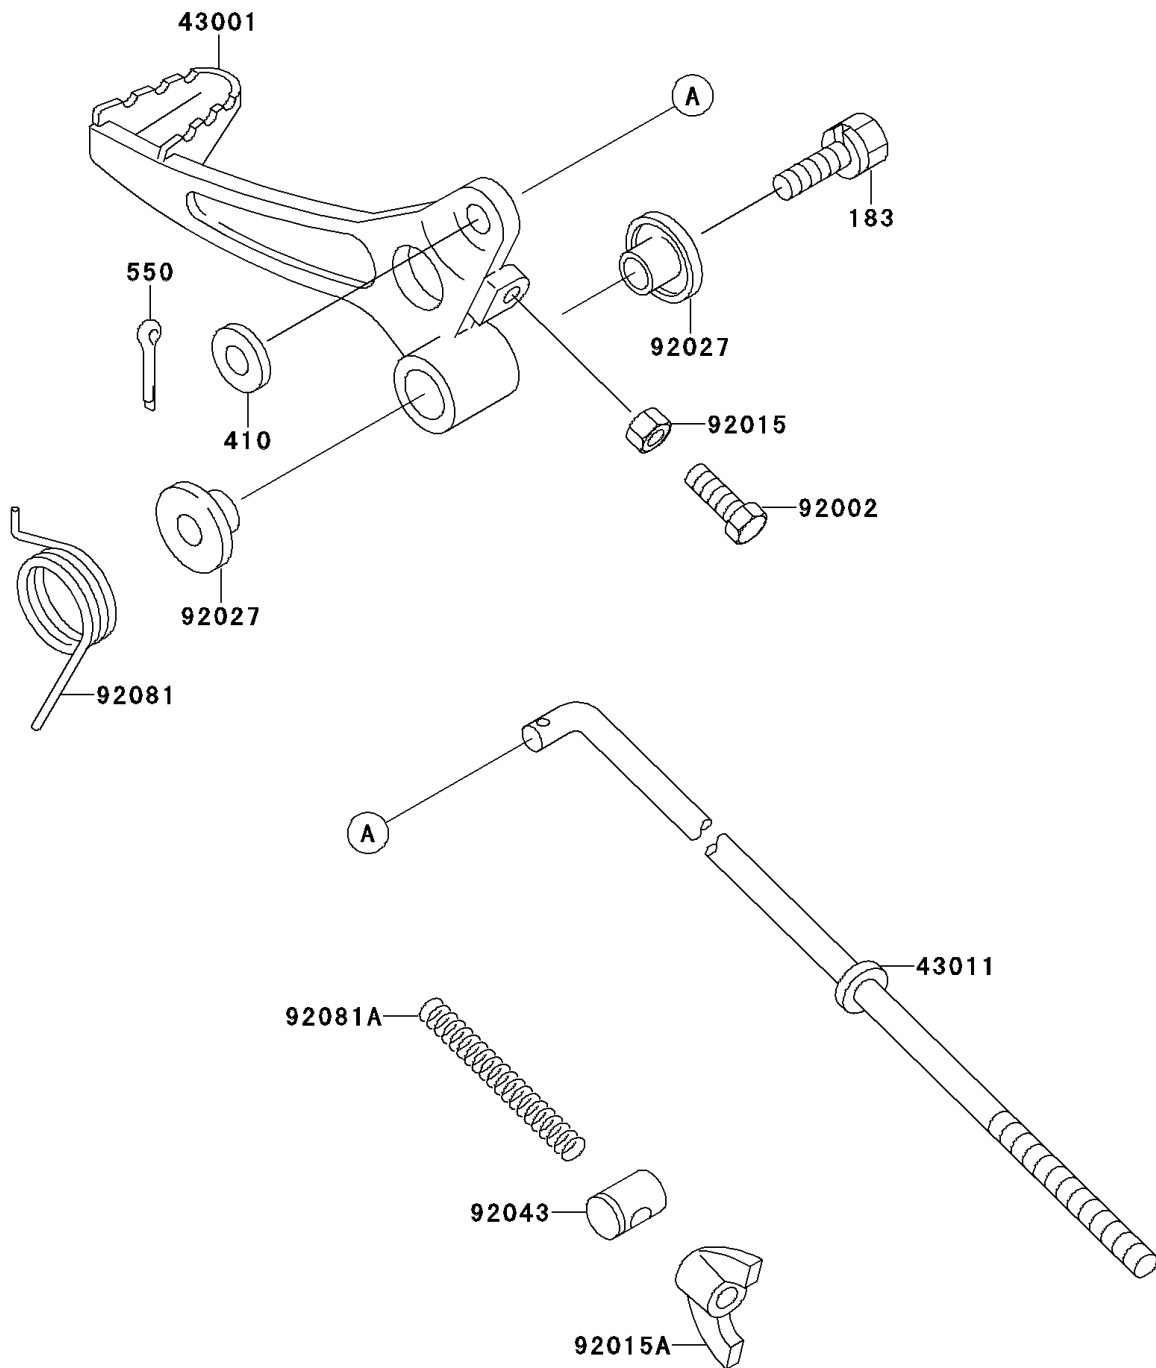

1998 KX60

PARTS DIAGRAM

Brake Pedal

F2260

1998 KX60

PARTS LIST

Brake Pedal

Kawasaki

Let the Good Times Roll®

ITEM NAME

PART NUMBER

QUANTITY
