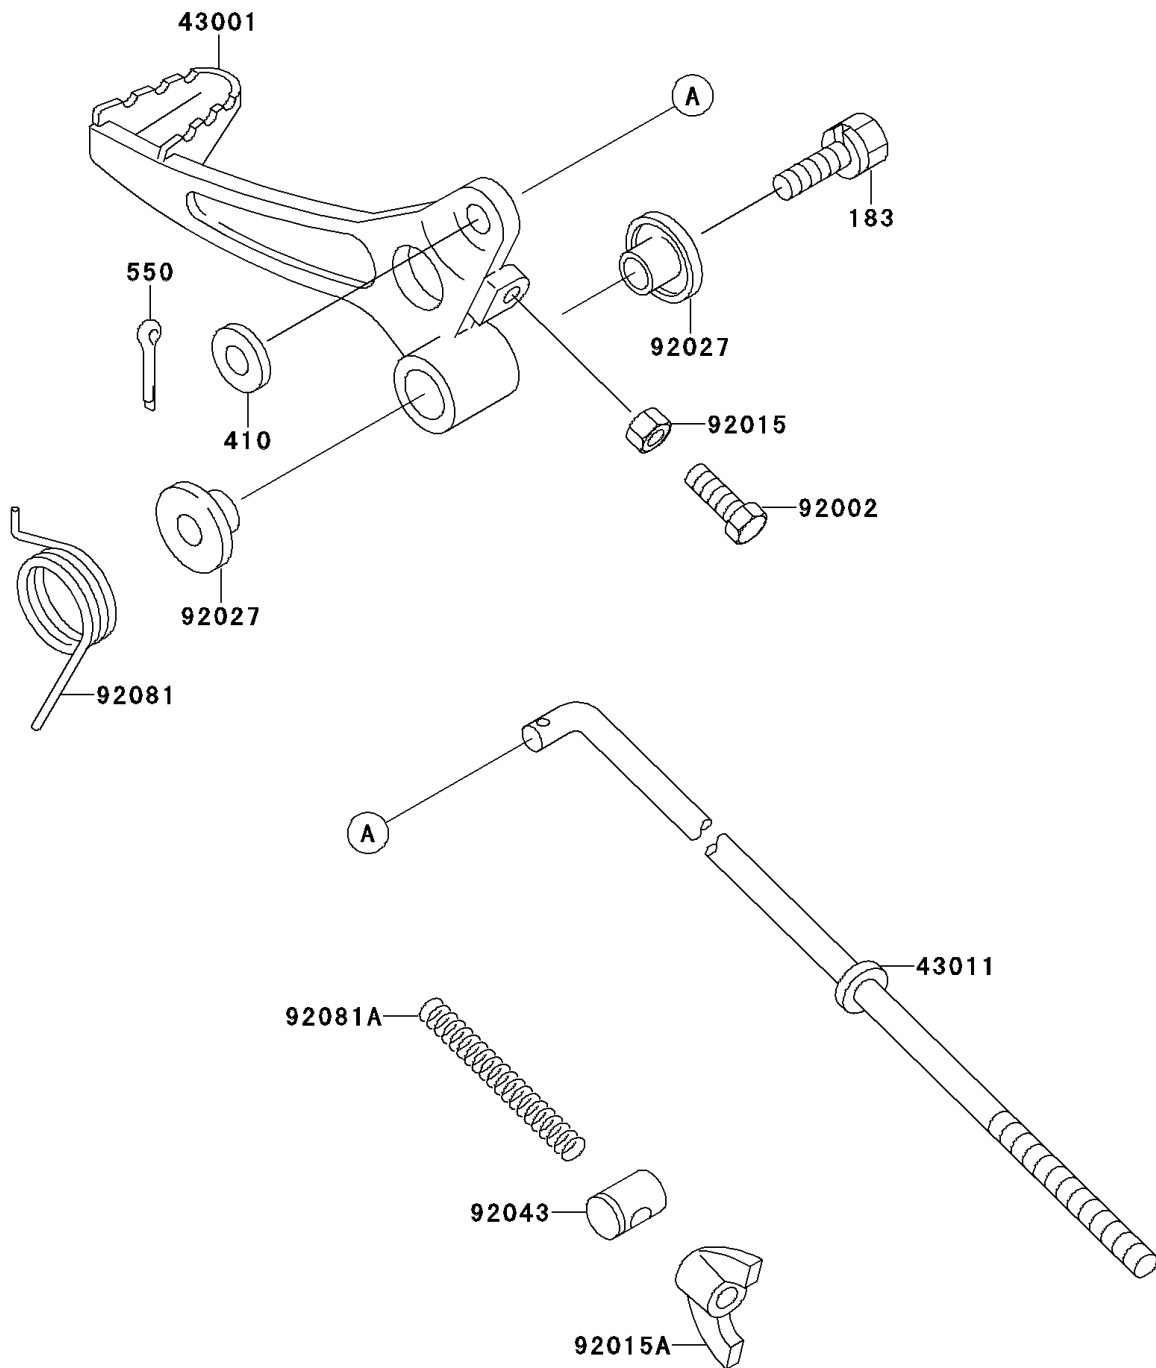

1994 KX60

PARTS DIAGRAM

Brake Pedal

F2260

1994 KX60

PARTS LIST

Brake Pedal

Kawasaki

Let the Good Times Roll®

ITEM NAME

PART NUMBER

QUANTITY
