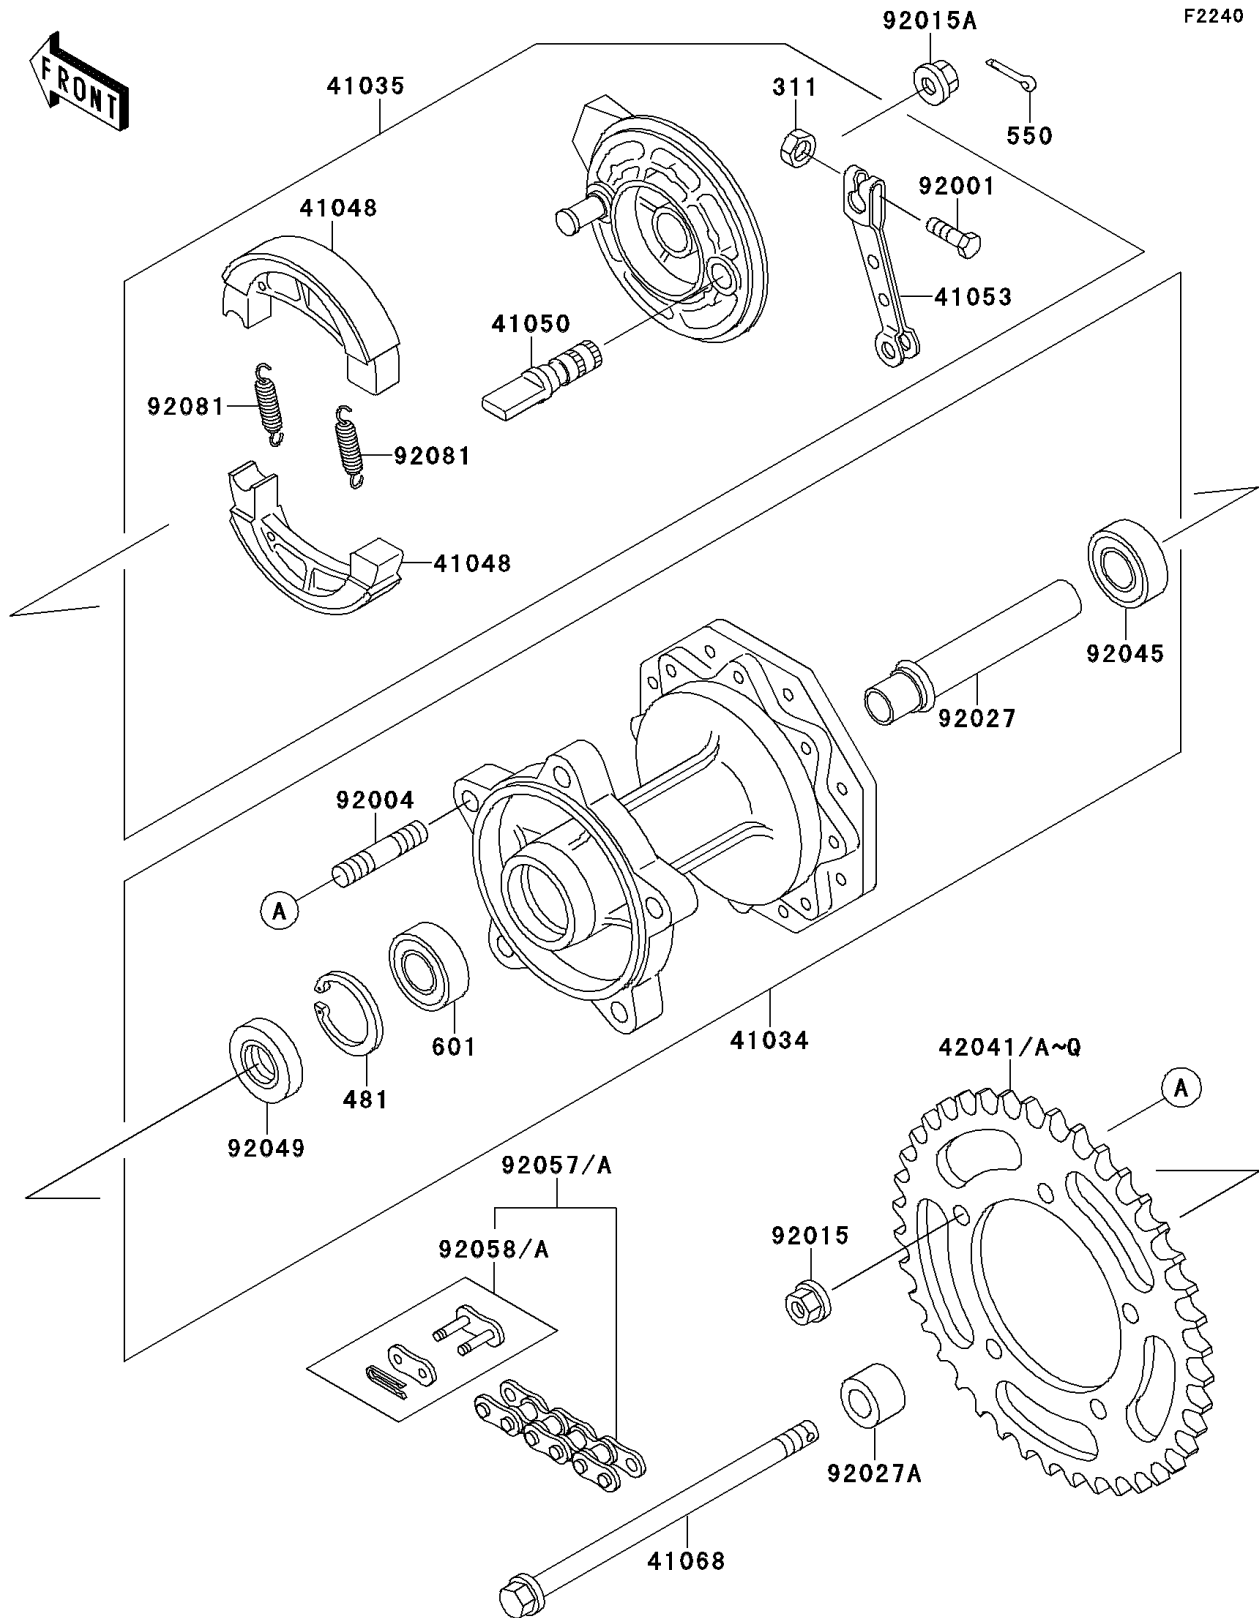

1998 KX60

PARTS DIAGRAM

Rear Hub

1998 KX60

PARTS LIST

Rear Hub

ITEM NAME

PART NUMBER

QUANTITY
