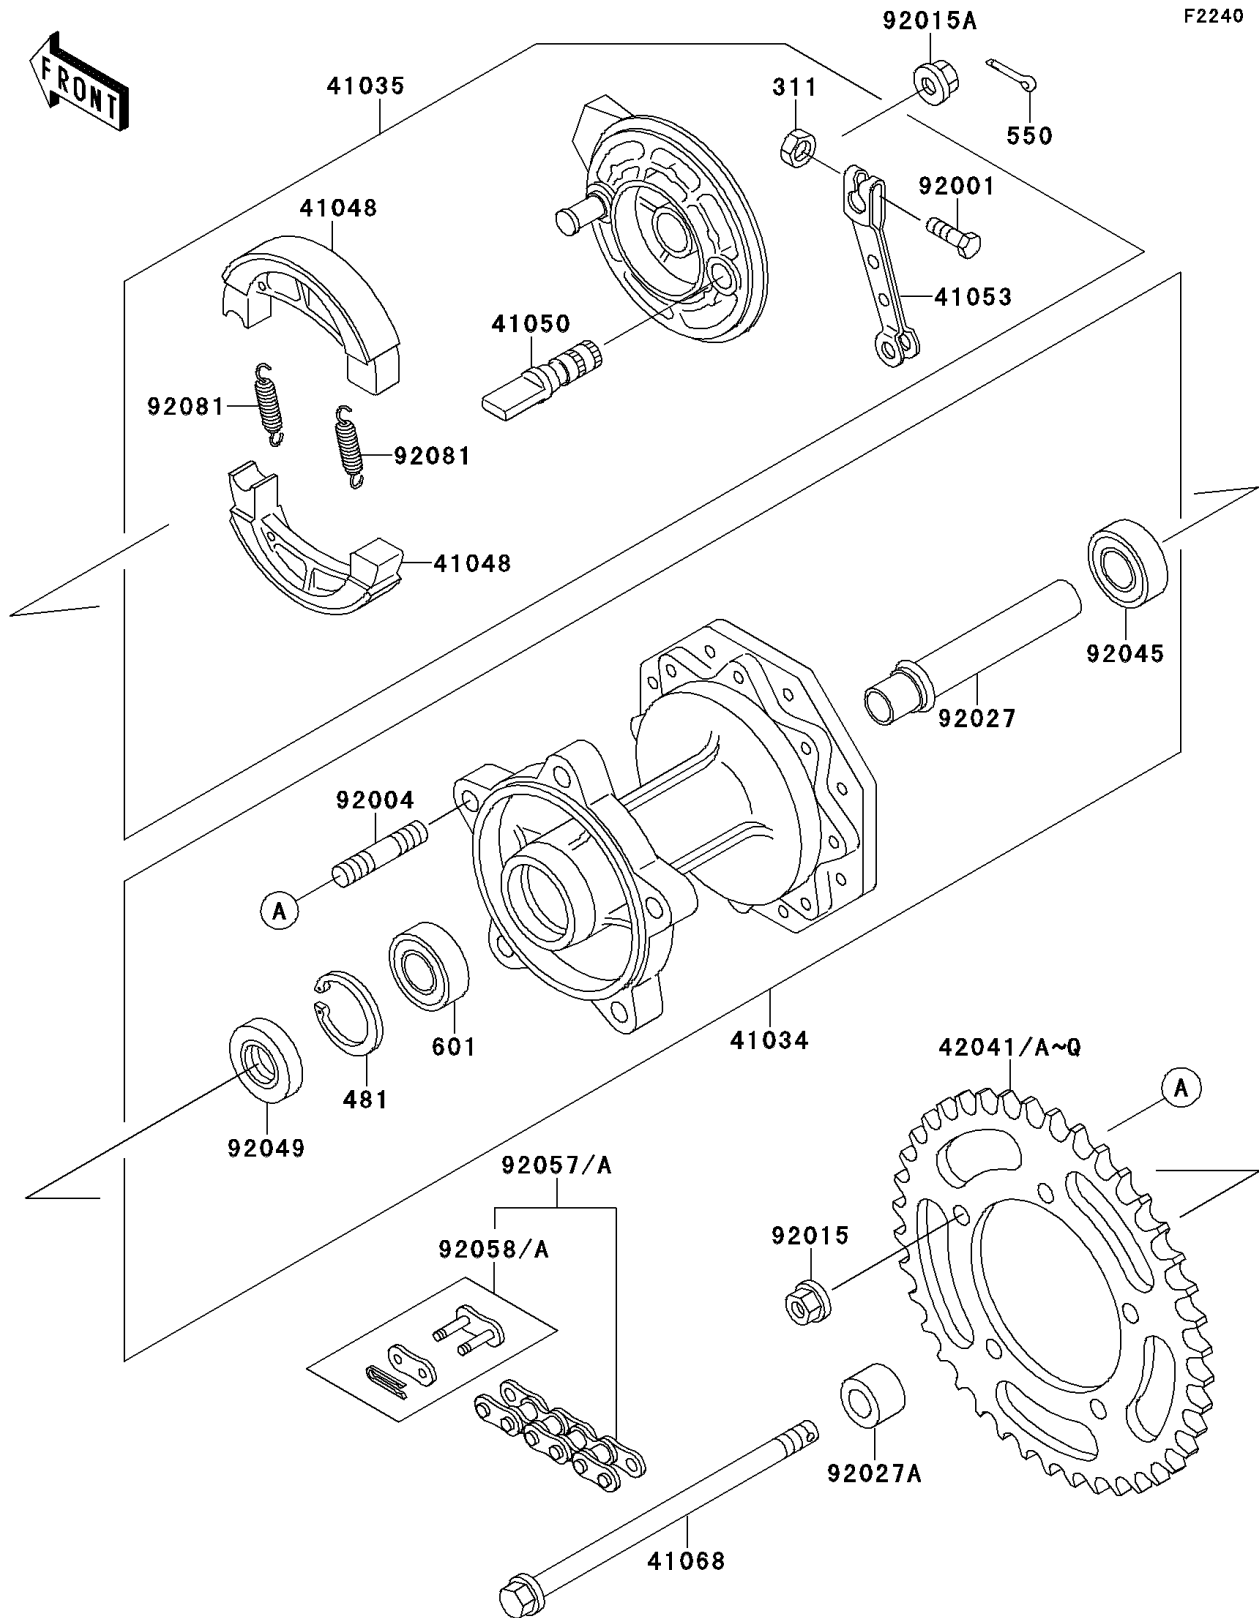

1994 KX60

PARTS DIAGRAM

Rear Hub

1994 KX60

PARTS LIST

Rear Hub

Kawasaki

Let the Good Times Roll®

ITEM NAME

PART NUMBER

QUANTITY
