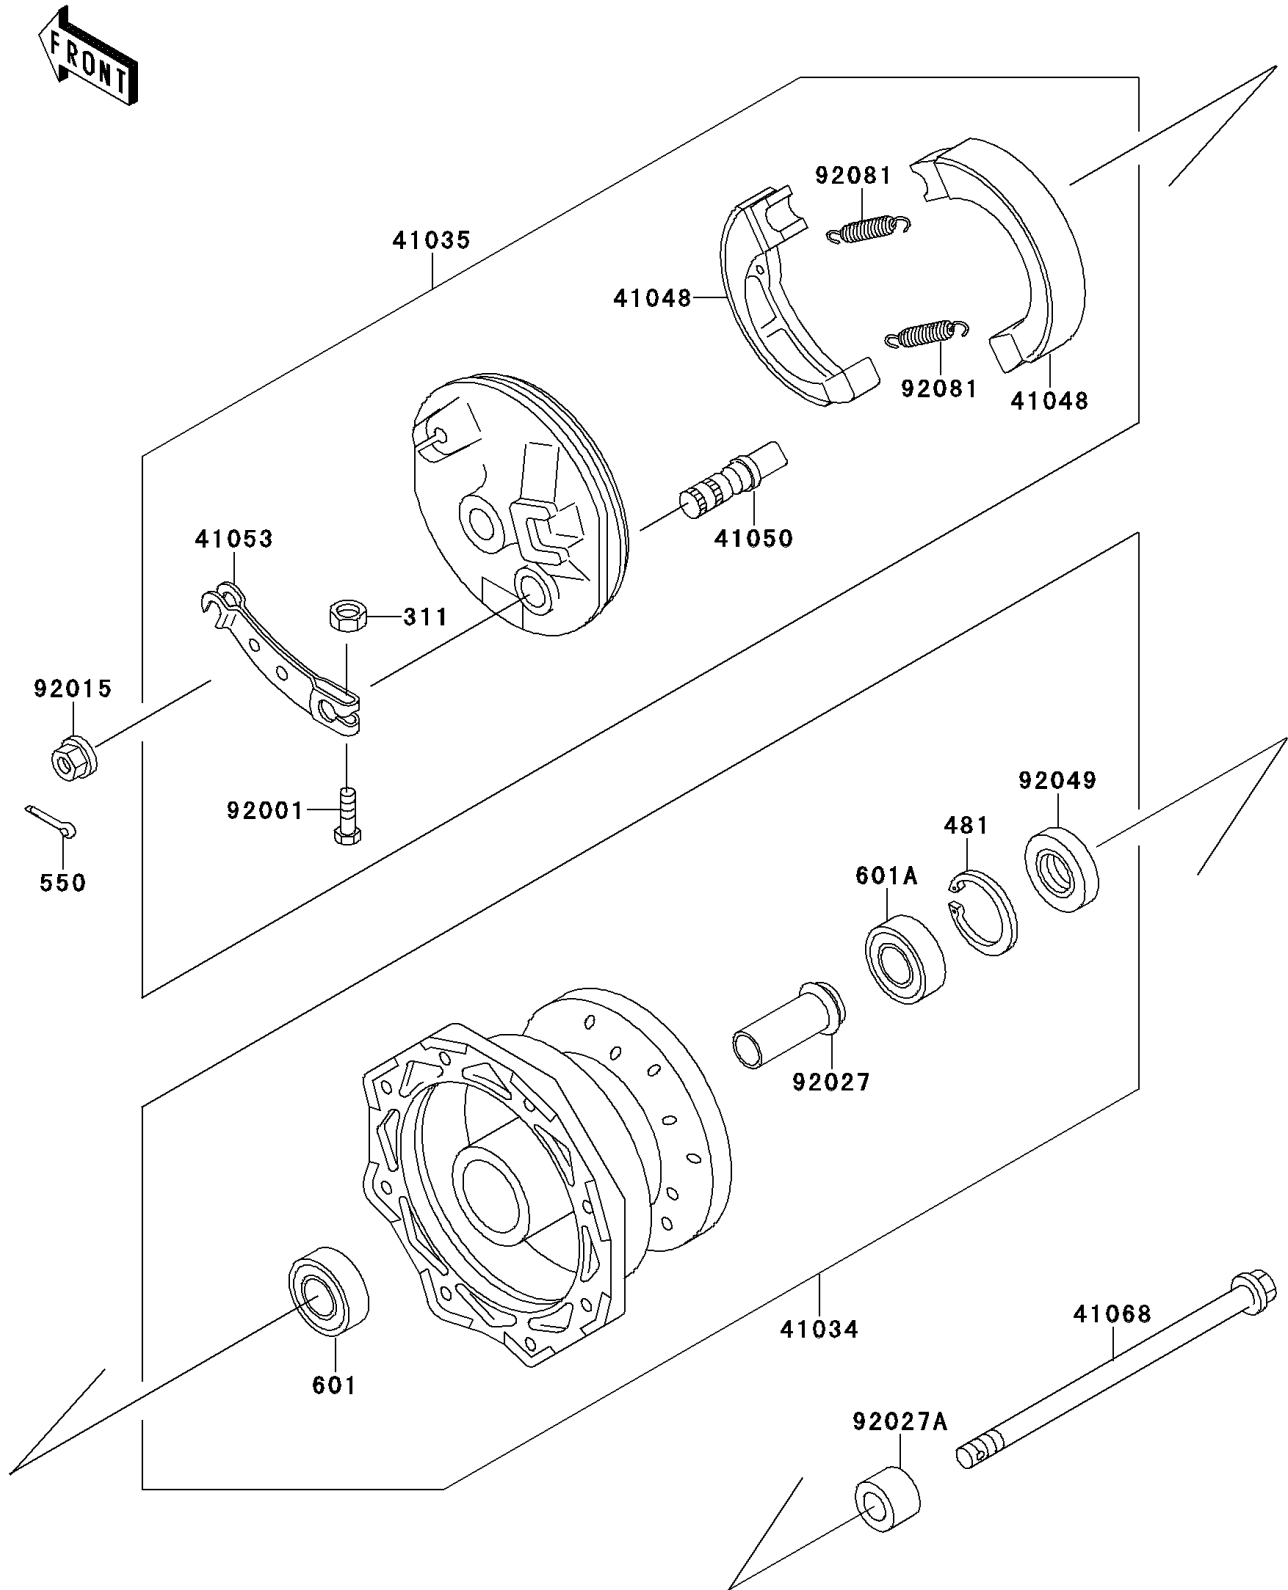

1998 KX60

PARTS DIAGRAM

Front Hub

F2230

1998 KX60

PARTS LIST

Front Hub

Kawasaki

Let the Good Times Roll®

ITEM NAME

PART NUMBER

QUANTITY
