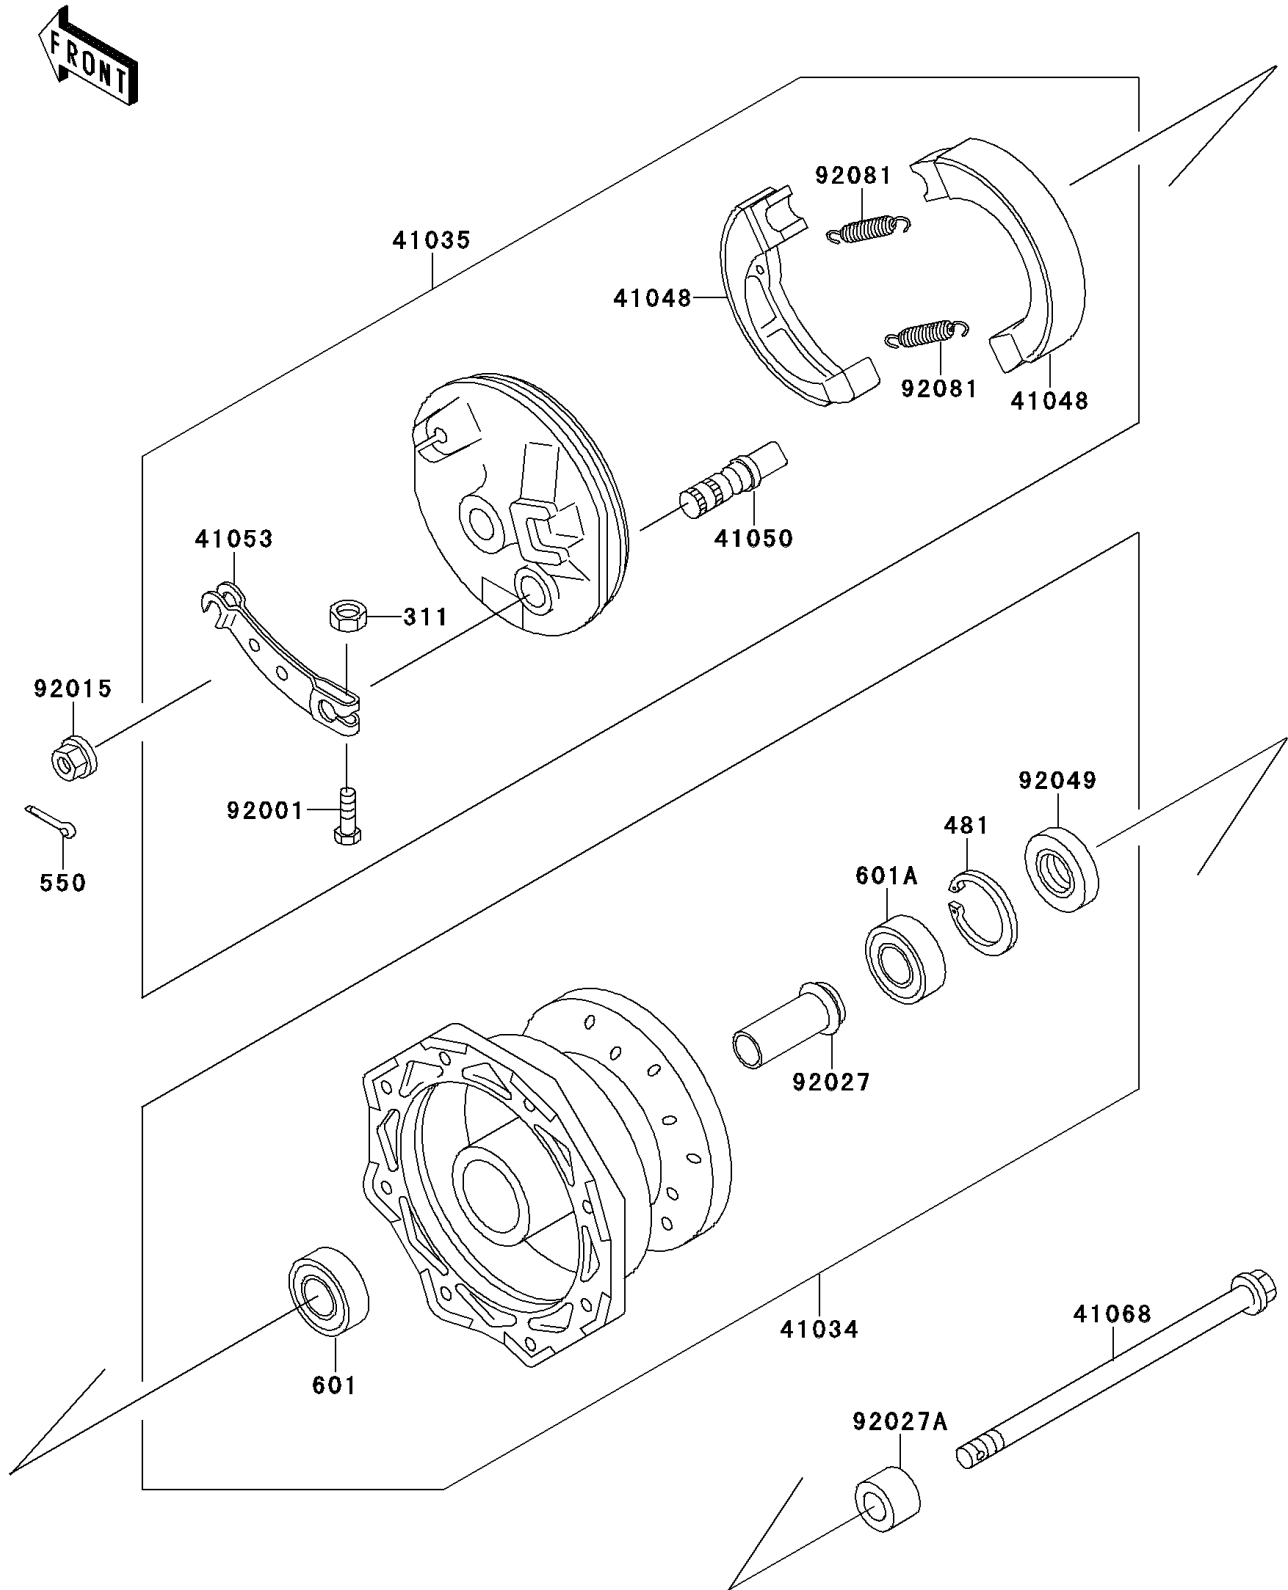

1997 KX60

PARTS DIAGRAM

Front Hub

F2230

1997 KX60

PARTS LIST

Front Hub

ITEM NAME

PART NUMBER

QUANTITY
