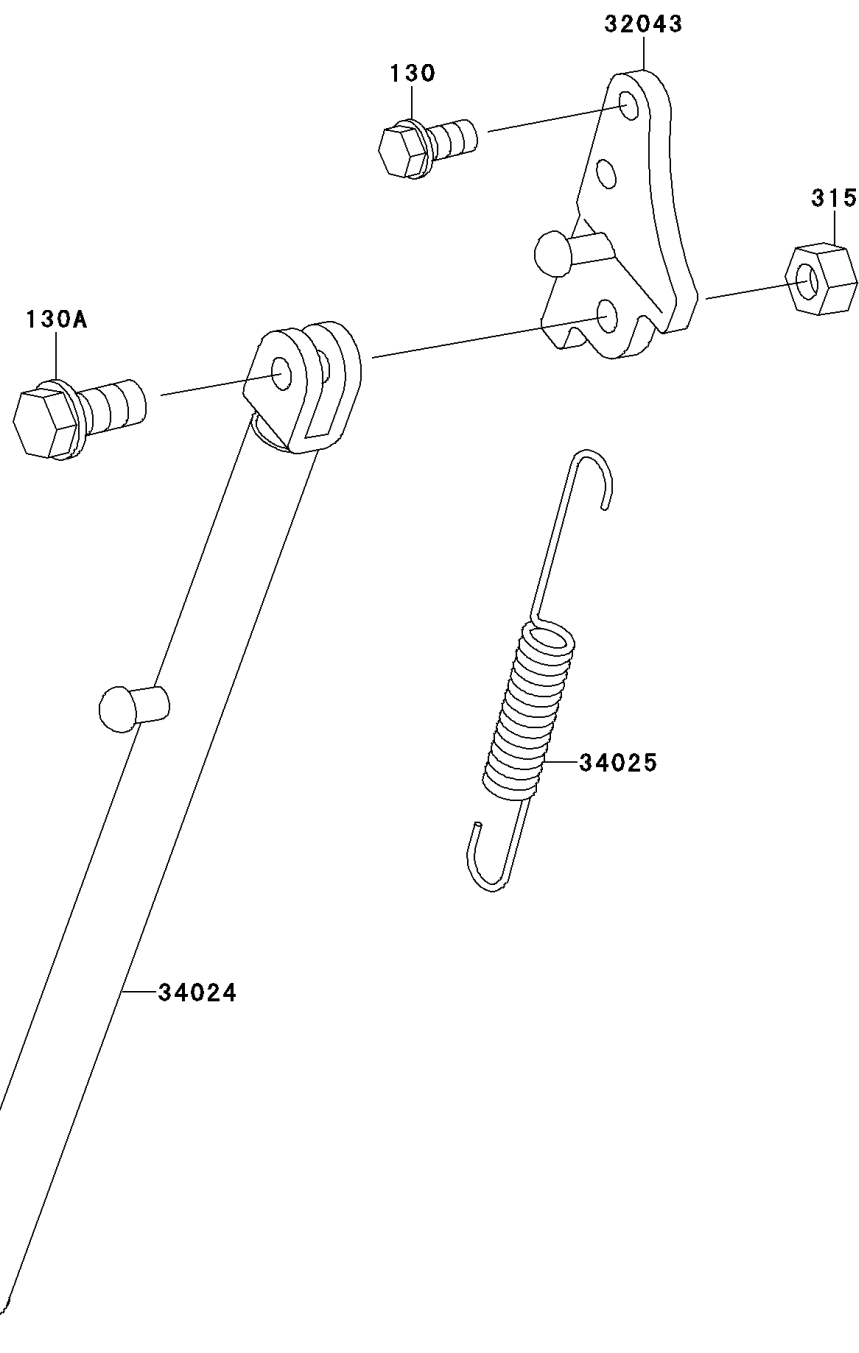

1998 KX60

PARTS DIAGRAM

Stand(s)

Kawasaki

Let the Good Times Roll®

F2190

1998 KX60

PARTS LIST

Stand(s)

ITEM NAME

PART NUMBER

QUANTITY
