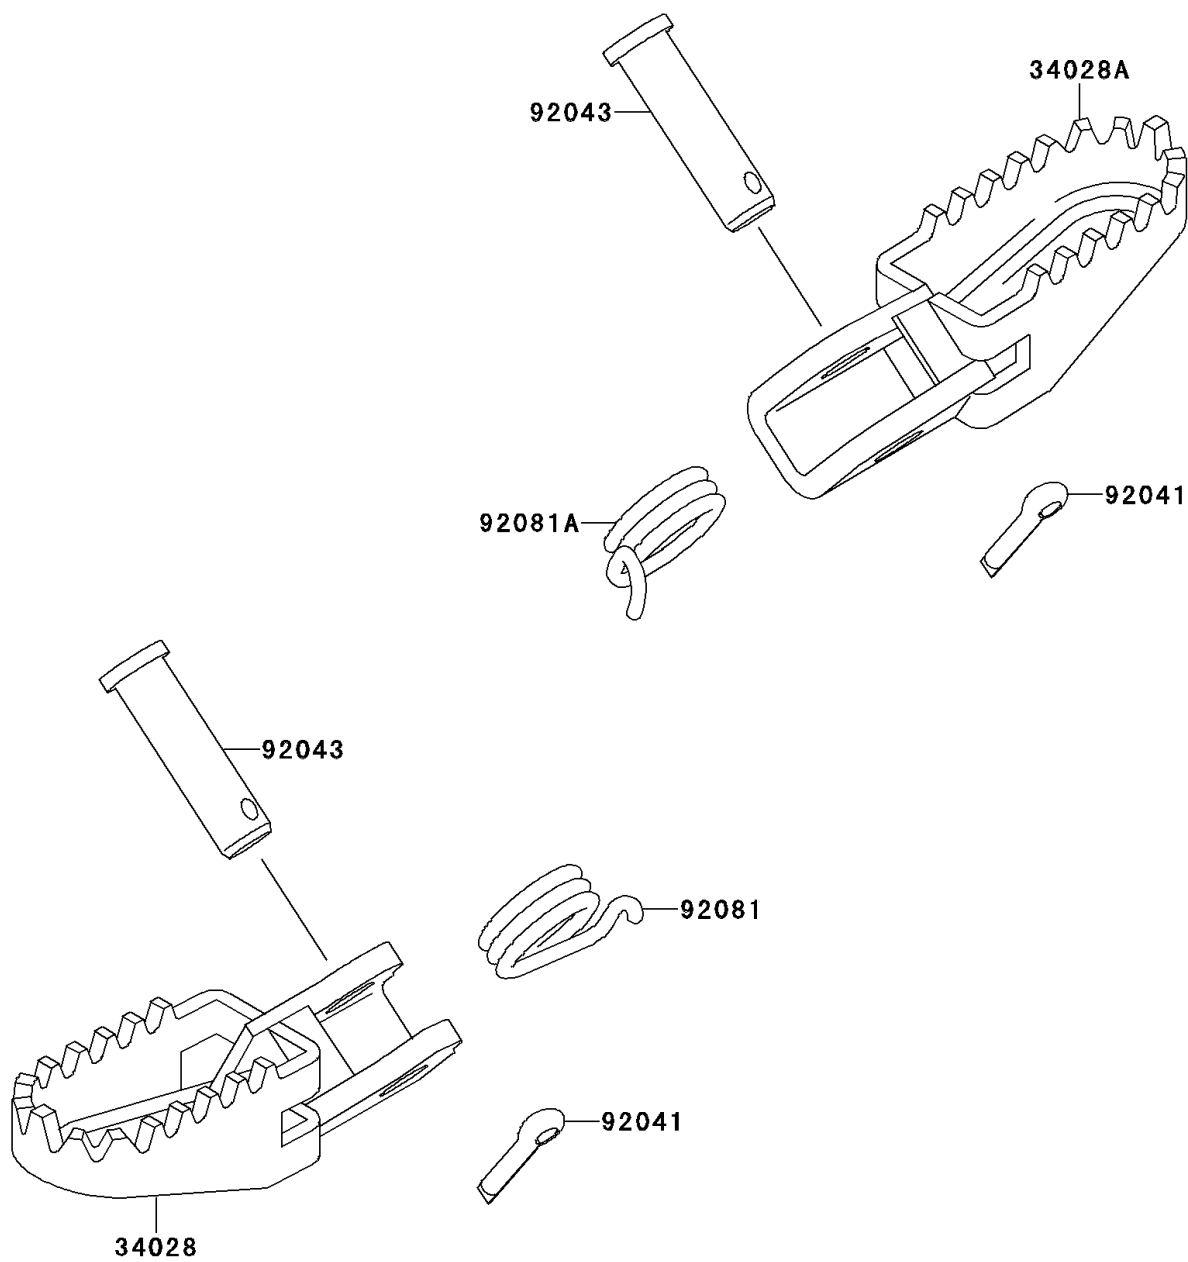

1996 KX60

PARTS DIAGRAM

Footrests

Kawasaki

Let the Good Times Roll®

F2160

1996 KX60

PARTS LIST

Footrests

ITEM NAME	PART NUMBER	QUANTITY
STEP,LH (Ref # 34028)	34028-1237	1
STEP,RH (Ref # 34028A)	34028-1238	1
COTTER,2.5X15 (Ref # 92041)	92041-1051	2
PIN,8X32 (Ref # 92043)	92043-1143	2
SPRING,FOOTREST,LH (Ref # 92081)	92081-1491	1
SPRING,FOOTREST,RH (Ref # 92081A)	92081-1543	1