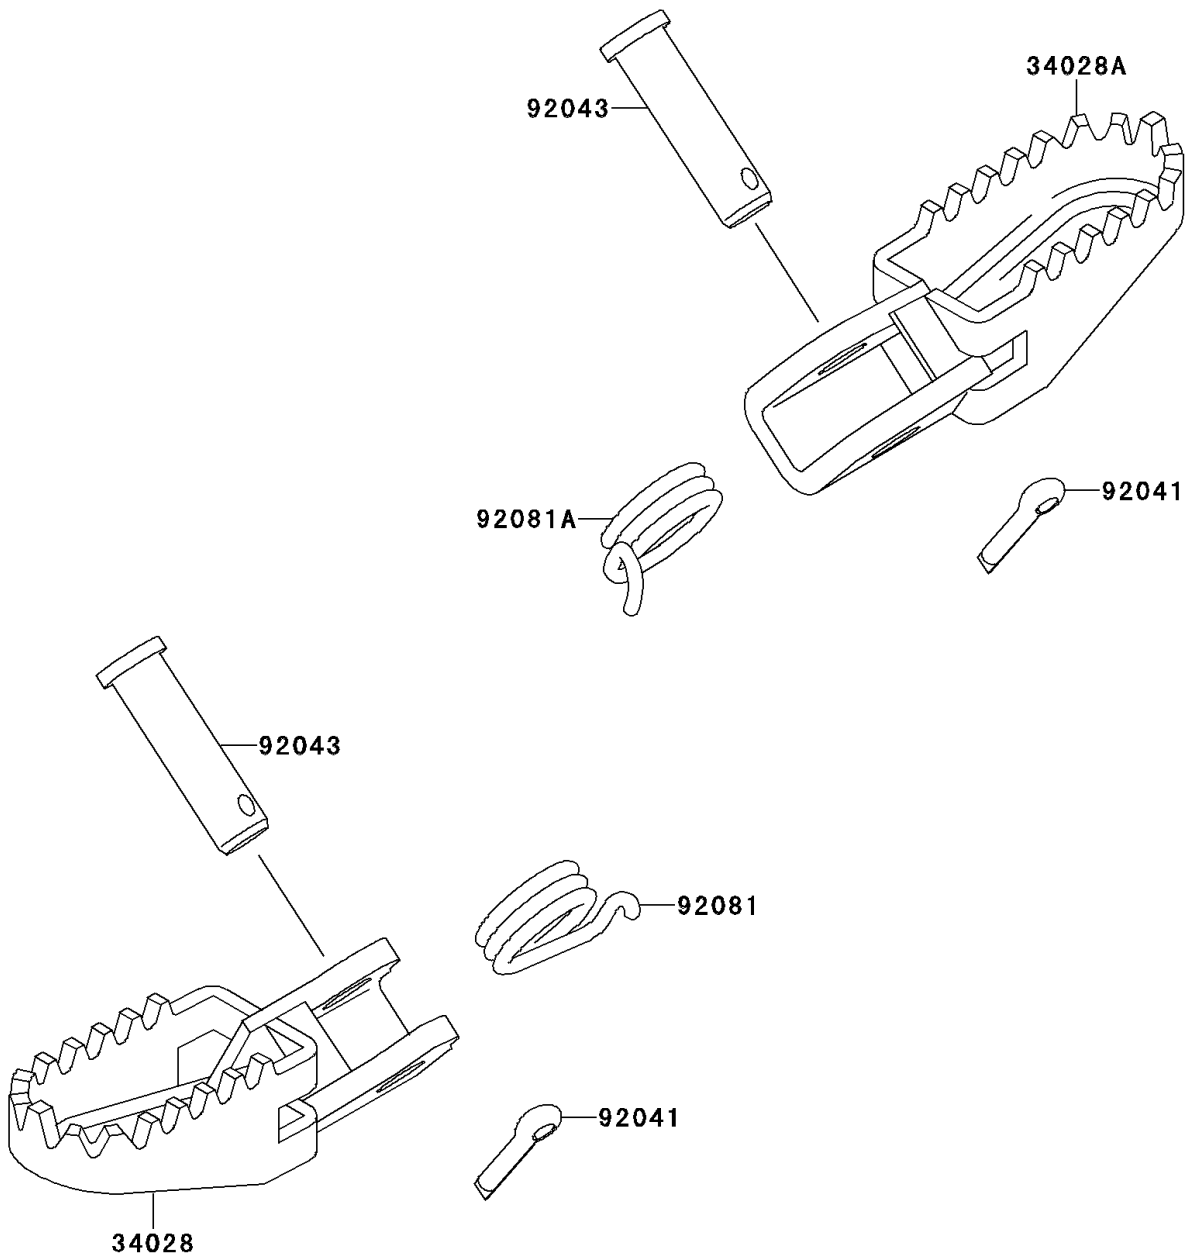

1995 KX60

PARTS DIAGRAM

Footrests

F2160

1995 KX60

PARTS LIST

Footrests

Kawasaki

Let the Good Times Roll®

ITEM NAME

PART NUMBER

QUANTITY
