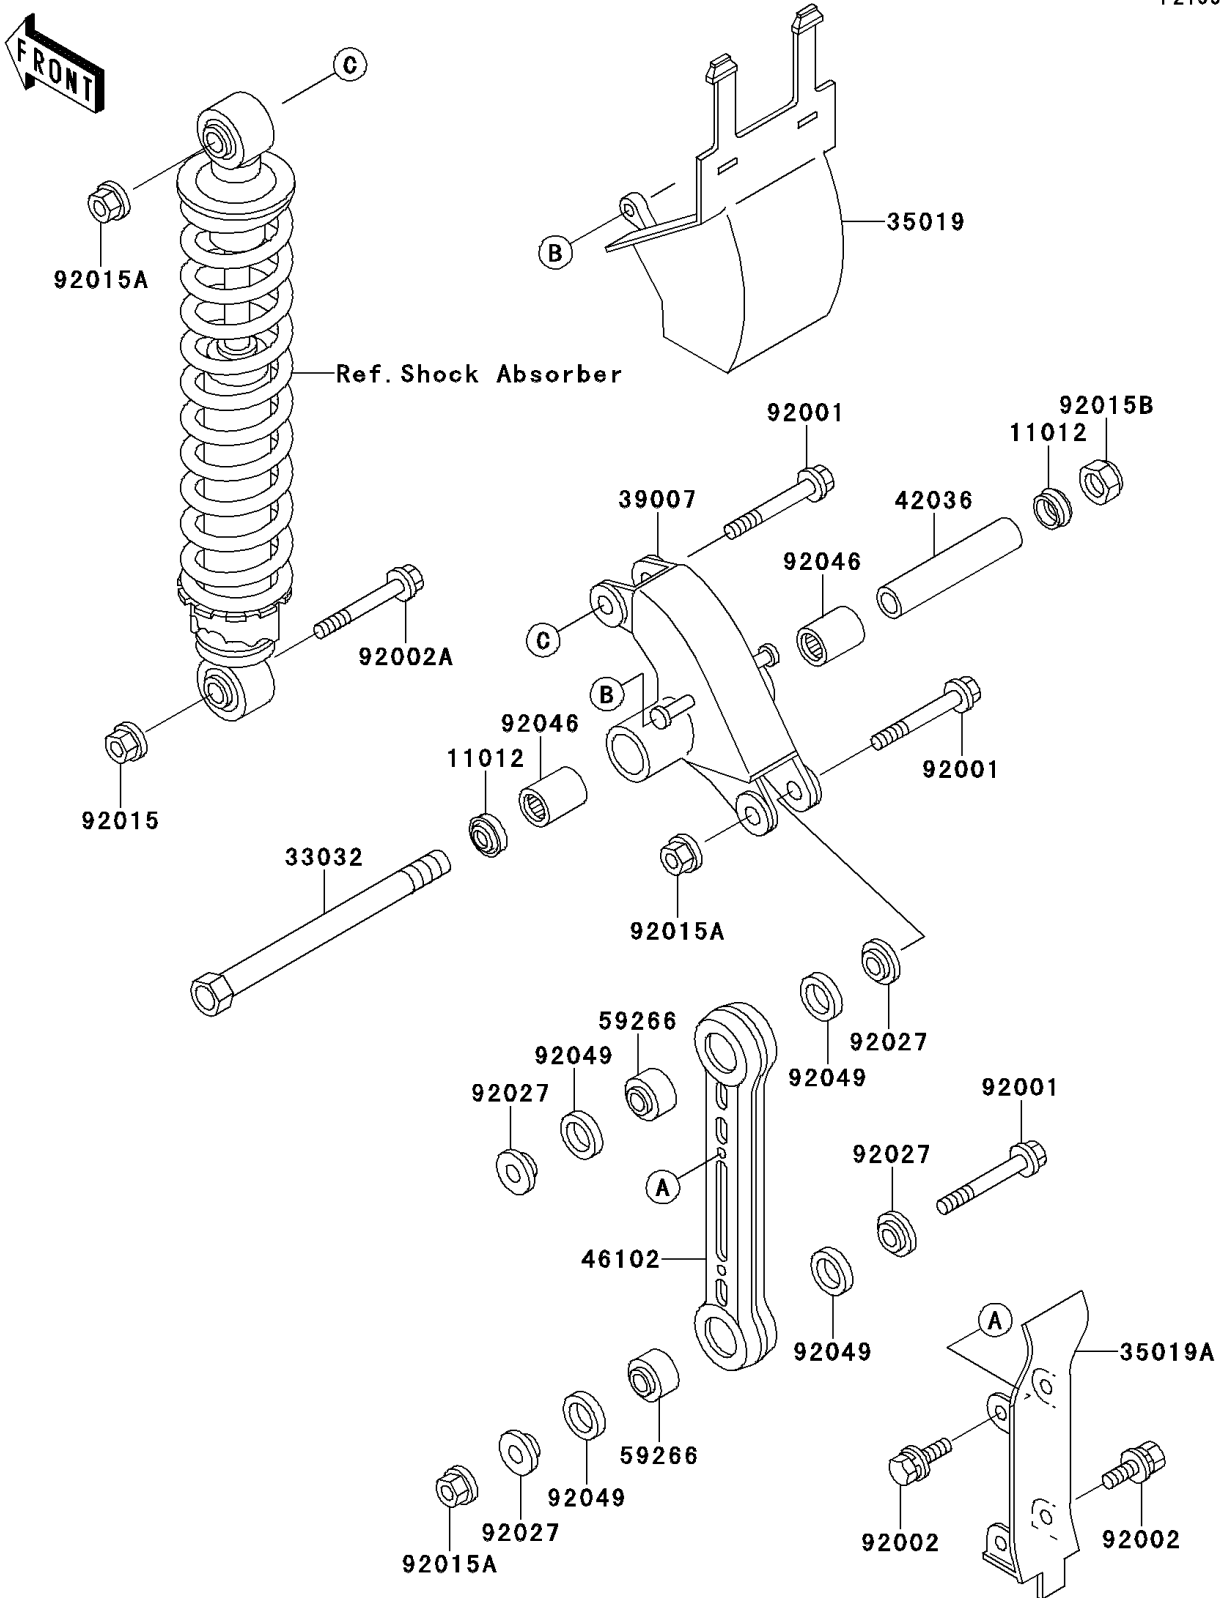

1997 KX60

PARTS DIAGRAM

Rear Suspension

F2150

1997 KX60

PARTS LIST

Rear Suspension

ITEM NAME

PART NUMBER

QUANTITY
