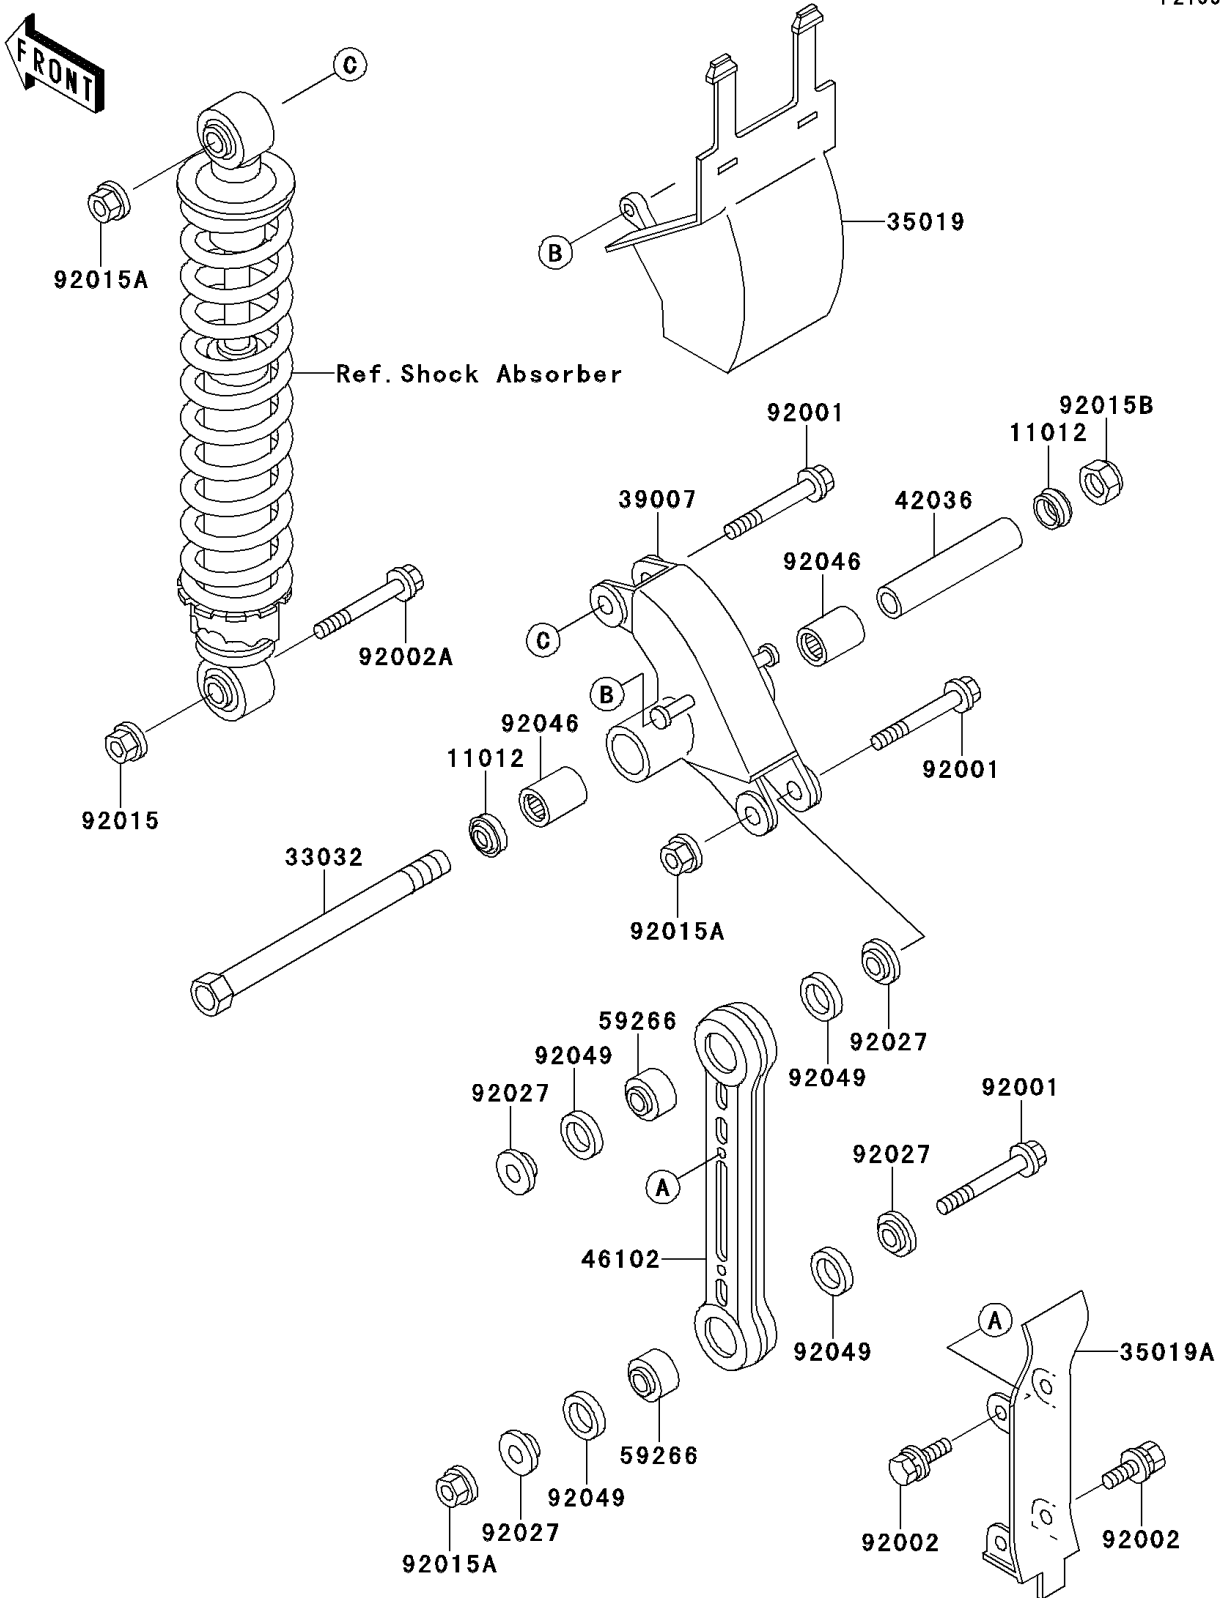

1994 KX60

PARTS DIAGRAM

Rear Suspension

F2150

1994 KX60

PARTS LIST

Rear Suspension

ITEM NAME

PART NUMBER

QUANTITY
