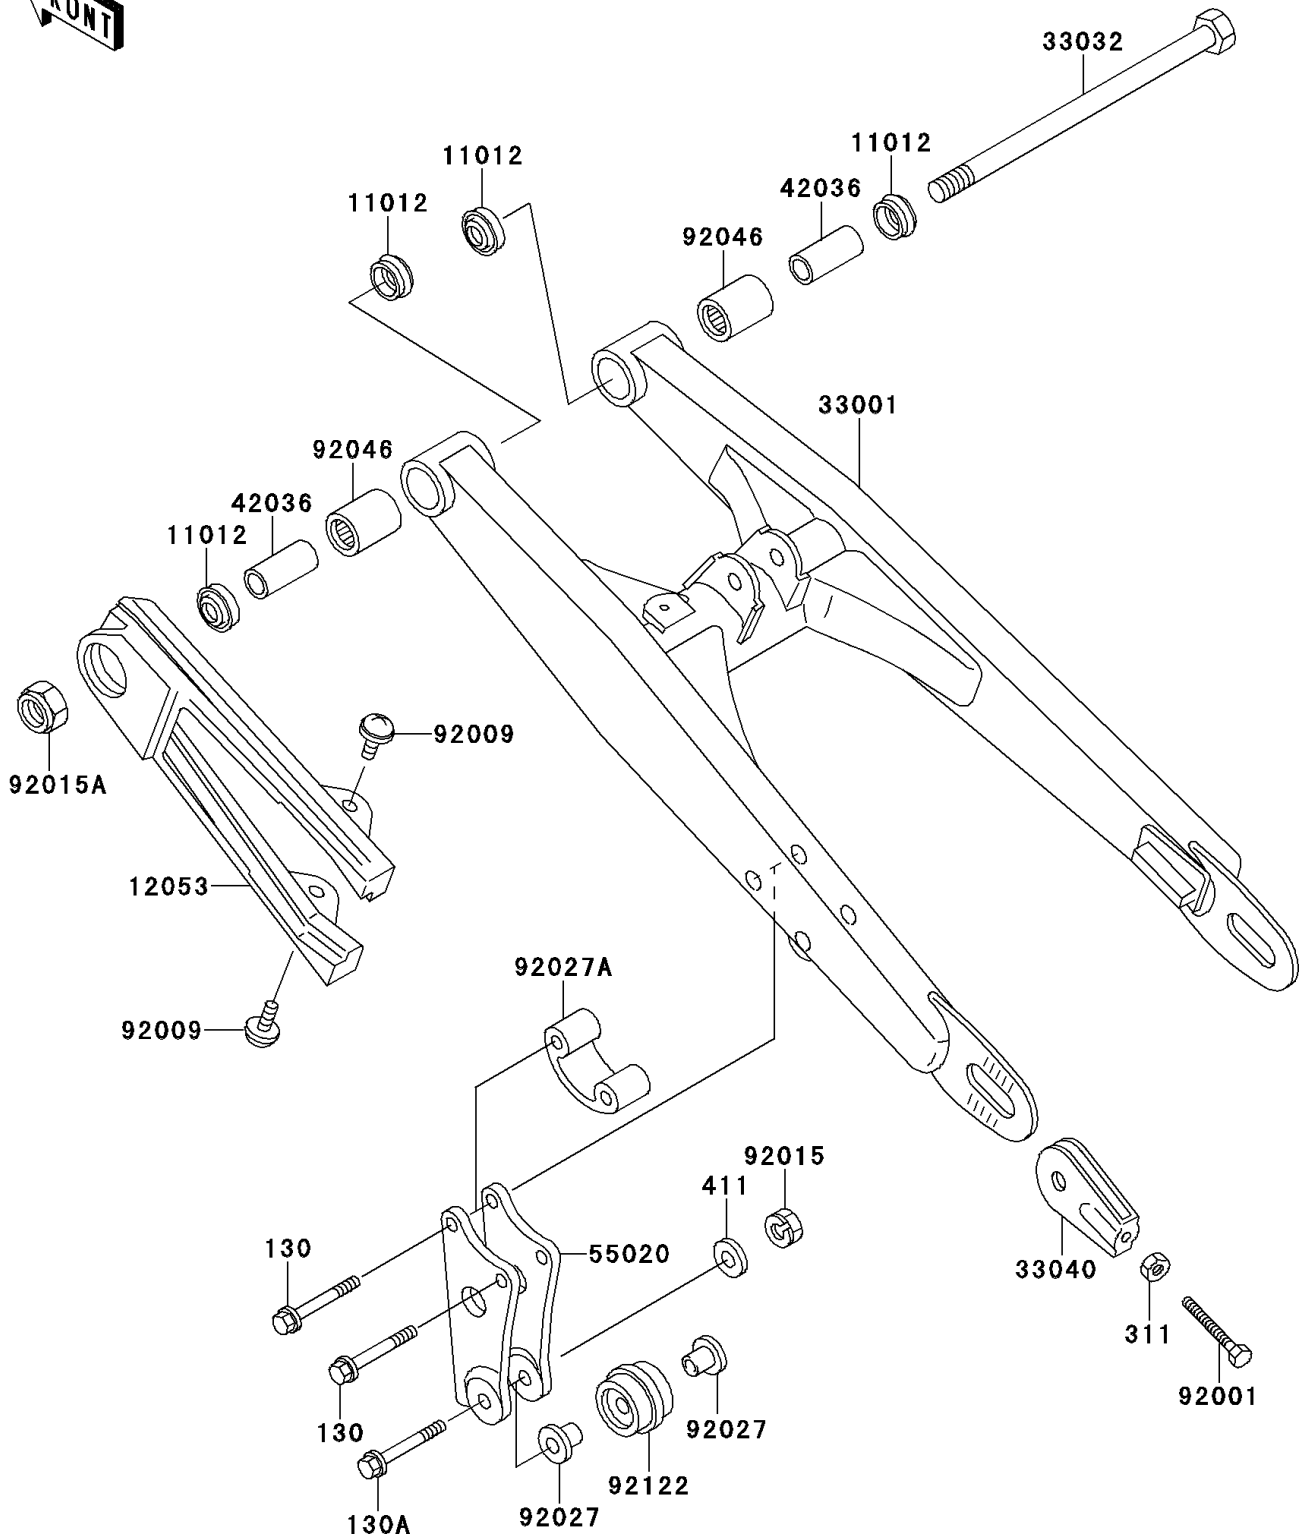

1996 KX60

PARTS DIAGRAM

Swingarm

F2141

1996 KX60

PARTS LIST

Swingarm

Kawasaki

Let the Good Times Roll®

ITEM NAME

PART NUMBER

QUANTITY
