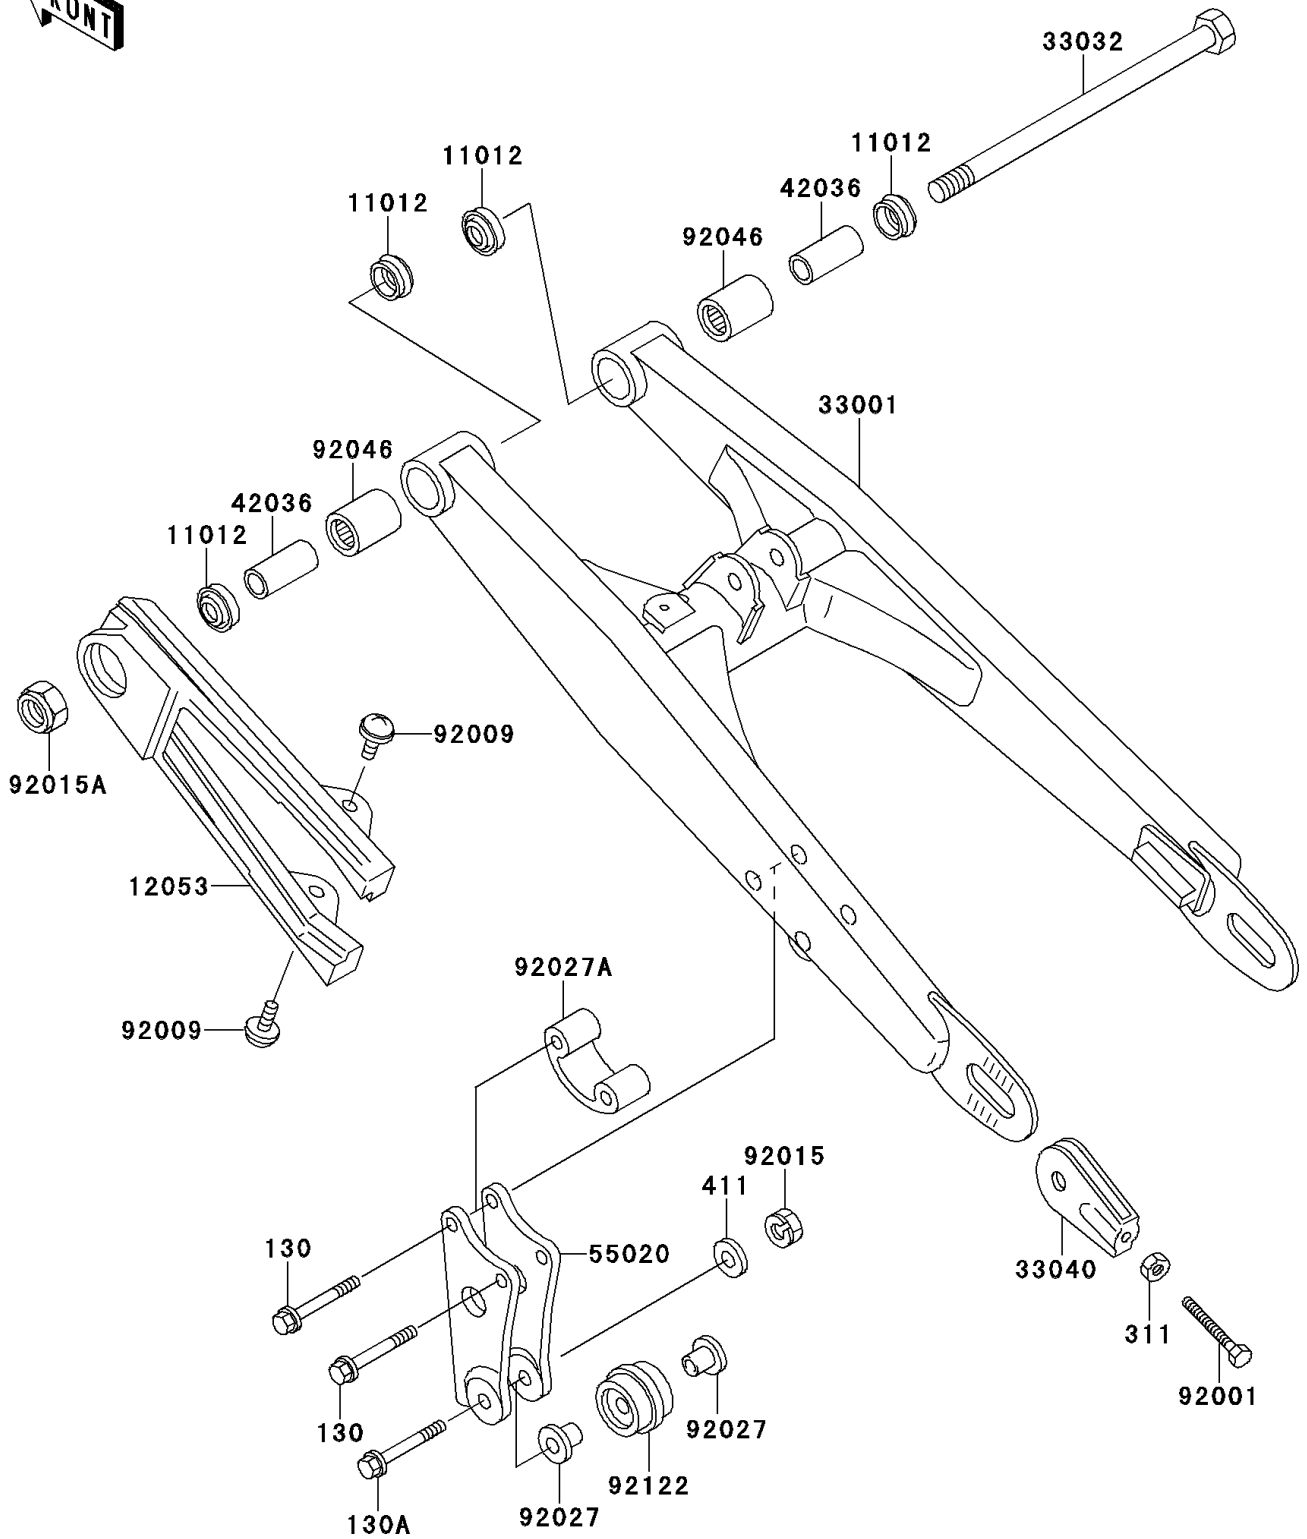

1995 KX60

PARTS DIAGRAM

Swingarm

F2141

1995 KX60

PARTS LIST

Swingarm

Kawasaki

Let the Good Times Roll®

ITEM NAME

PART NUMBER

QUANTITY
