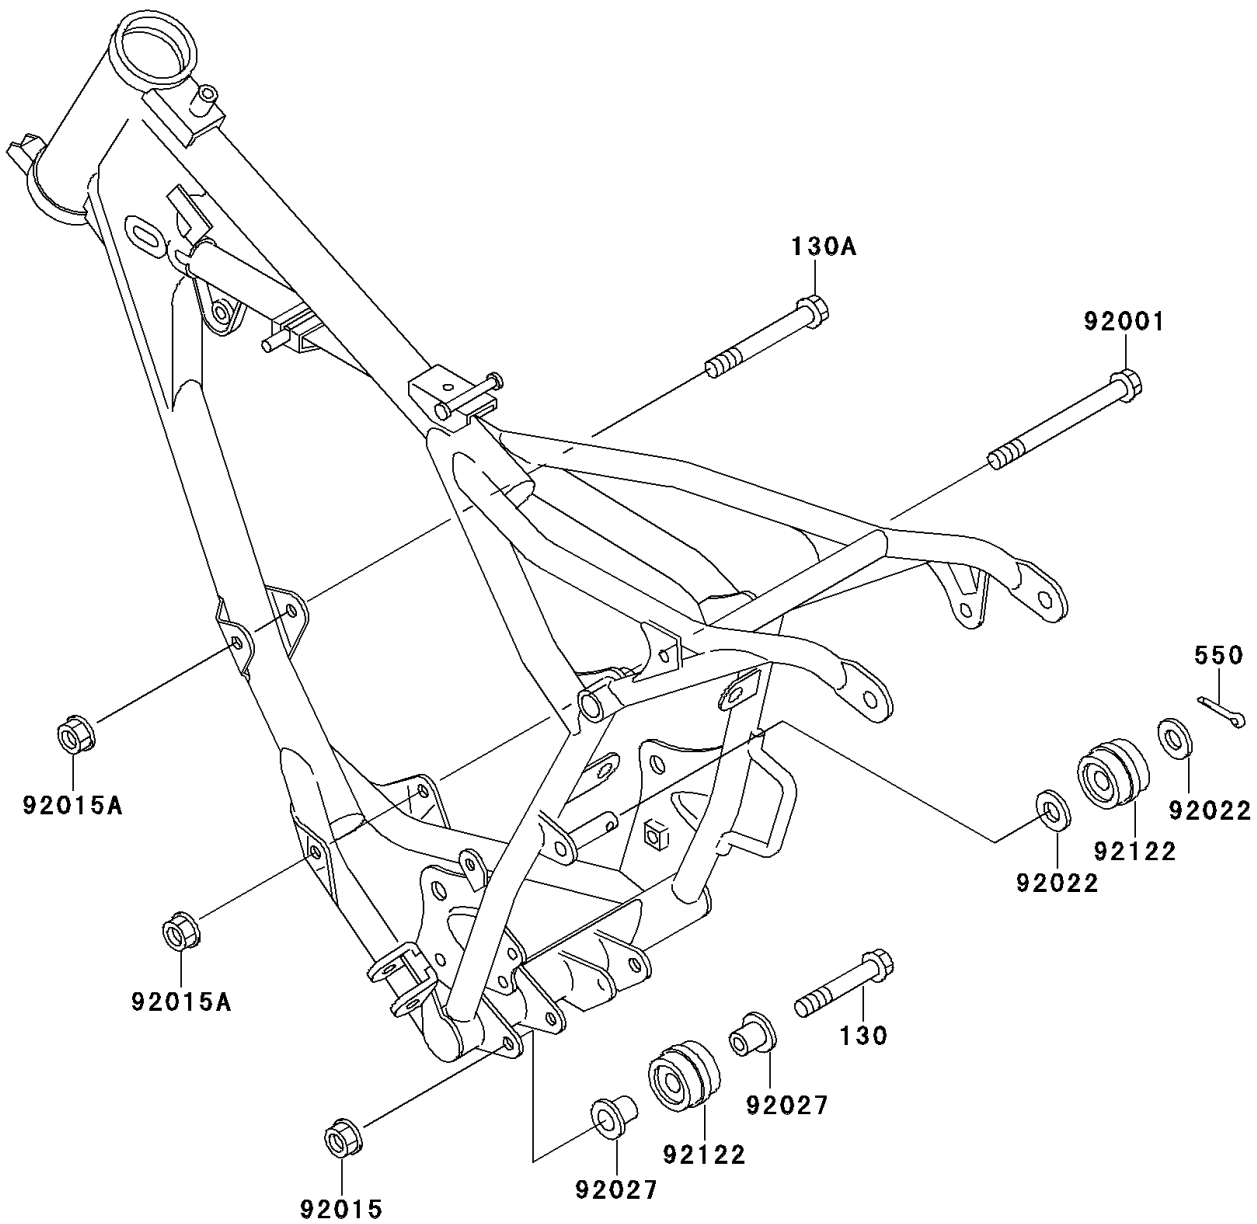

1995 KX60

PARTS DIAGRAM

Frame Fittings

F2131

1995 KX60

PARTS LIST

Frame Fittings

ITEM NAME	PART NUMBER	QUANTITY
-----------	-------------	----------
