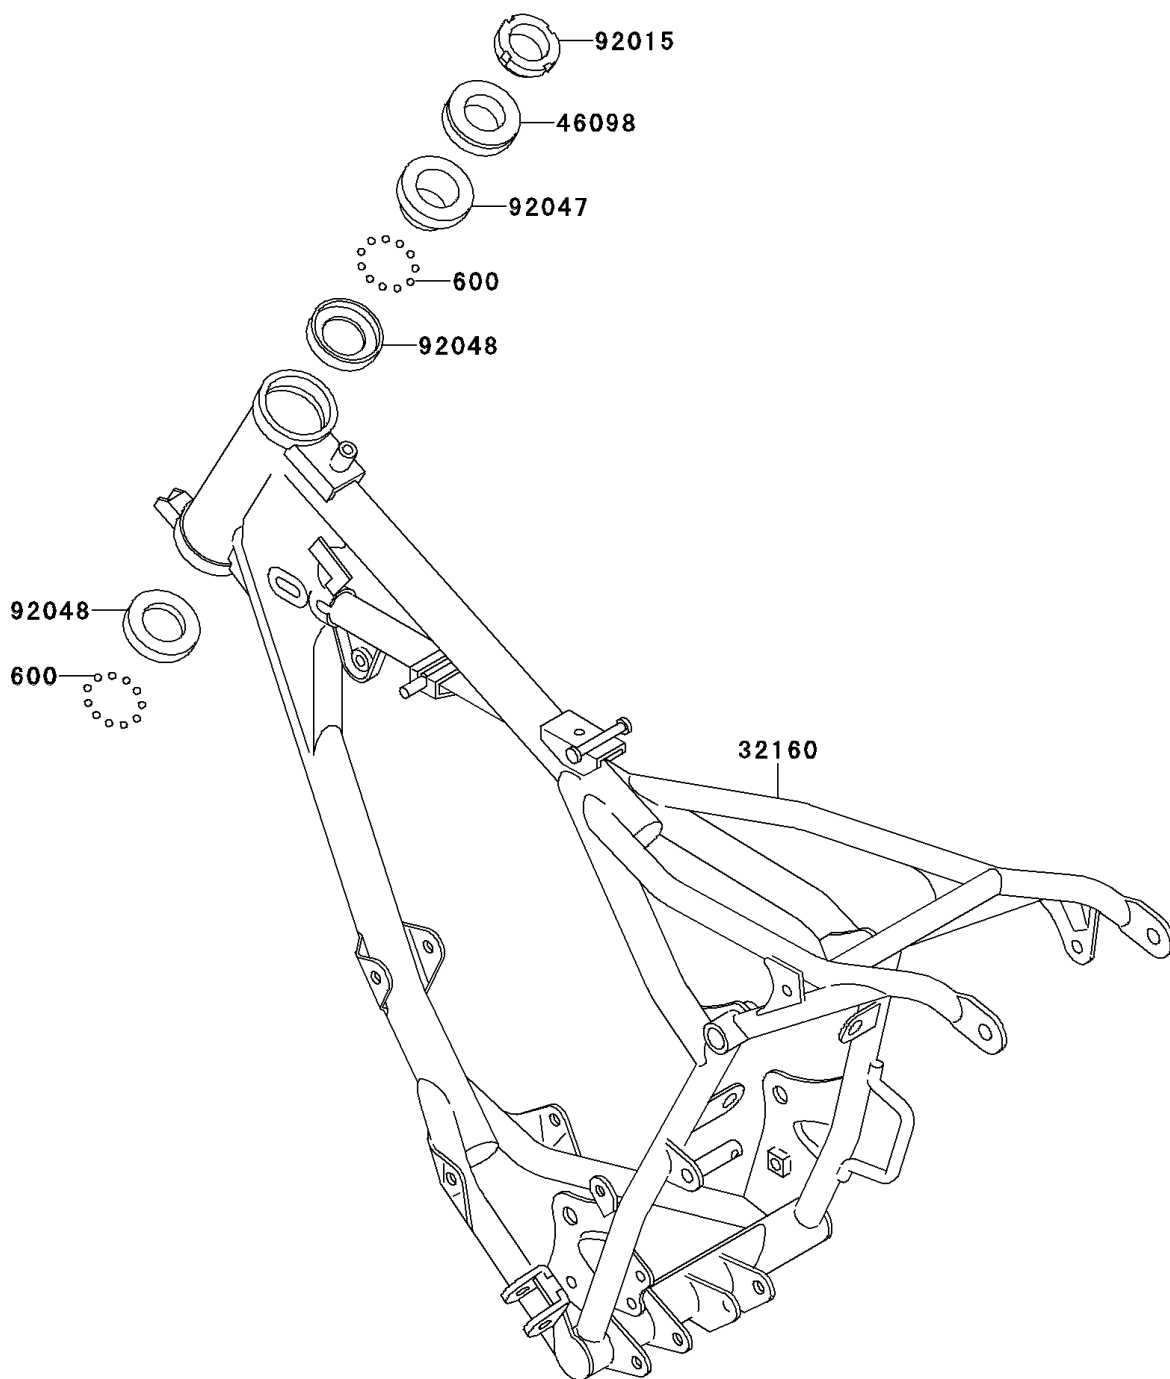

1996 KX60

PARTS DIAGRAM

Frame

Kawasaki

Let the Good Times Roll®

F2120

1996 KX60

PARTS LIST

Frame

ITEM NAME	PART NUMBER	QUANTITY
BALL-STEEL,3/16" (Ref # 600)	600A0600	46
FRAME-COMP (Ref # 32160)	32160-1053	1
CAP,STEERING STEM (Ref # 46098)	46098-018	1
NUT,STEERING LOCK,25MM (Ref # 92015)	92015-1222	1
CONE,STEERING STEM BEARING (Ref # 92047)	92047-014	1
RACE,STEERING STEM BEARING (Ref # 92048)	92048-009	2