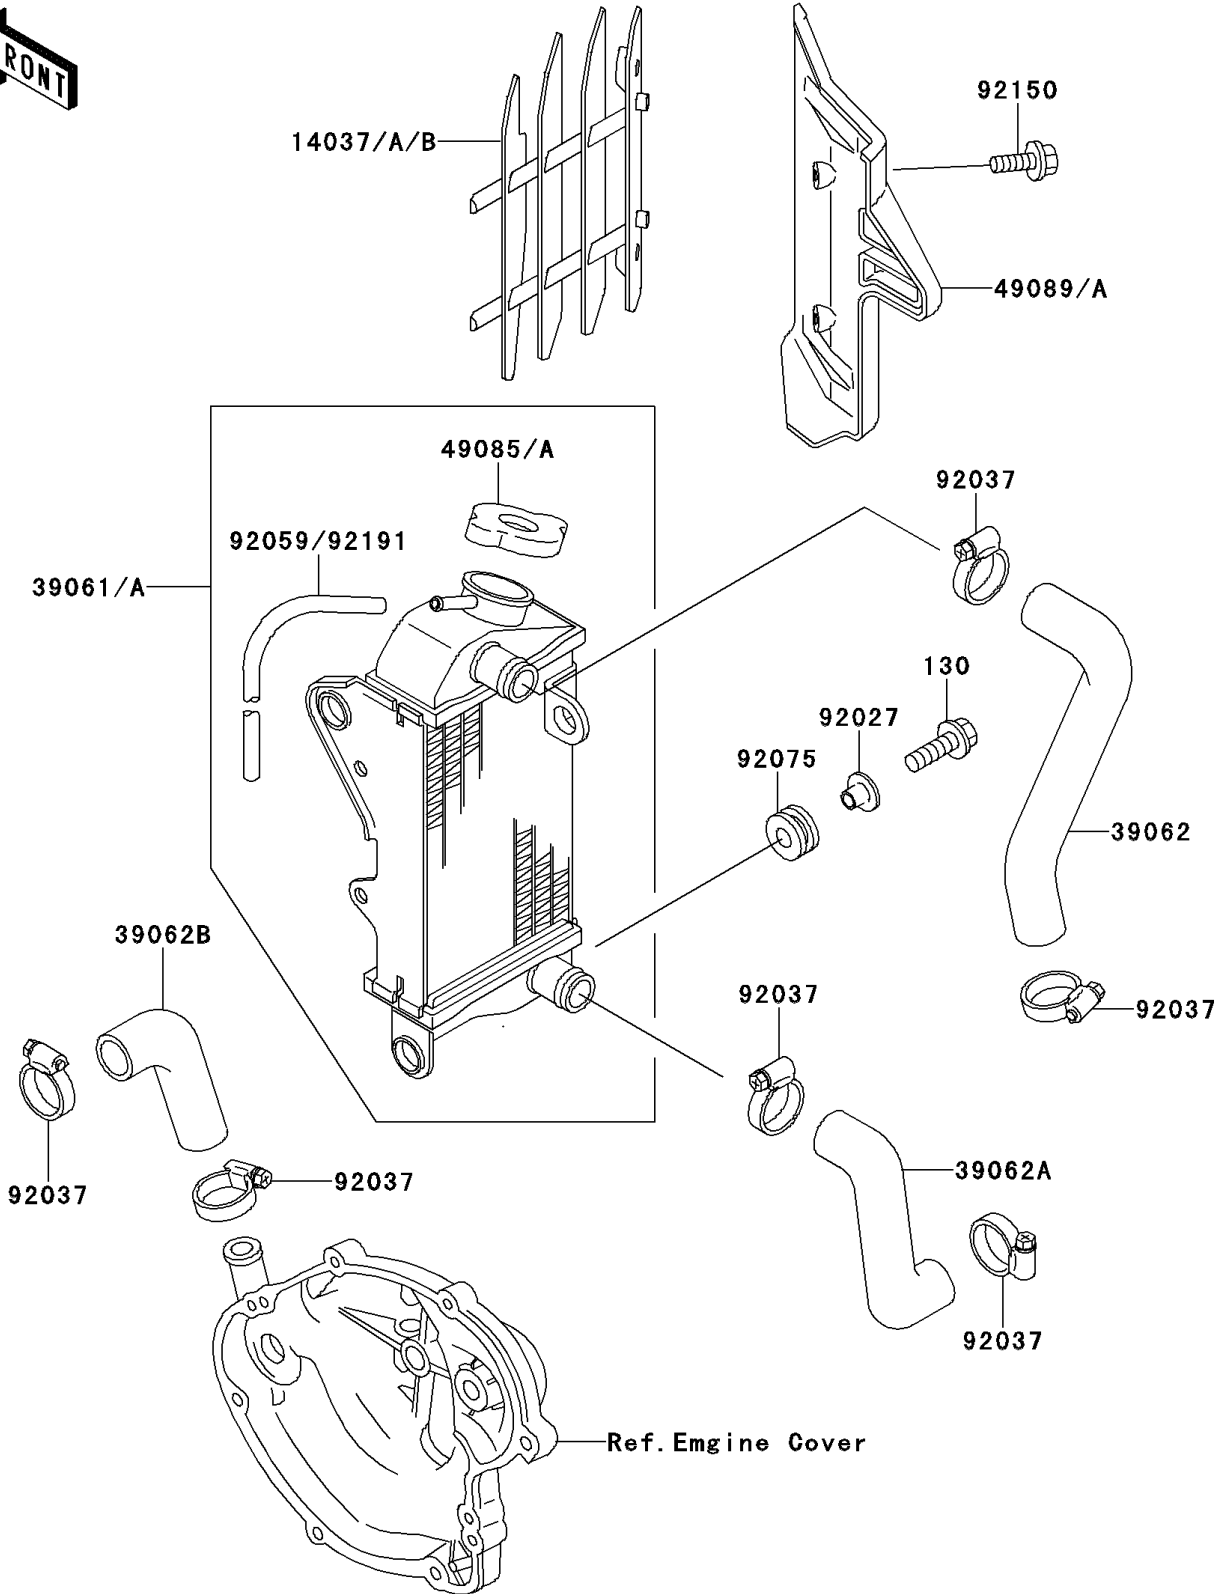

1998 KX60

PARTS DIAGRAM

Radiator

E3032

1998 KX60

PARTS LIST

Radiator

Kawasaki

Let the Good Times Roll®

ITEM NAME

PART NUMBER

QUANTITY
