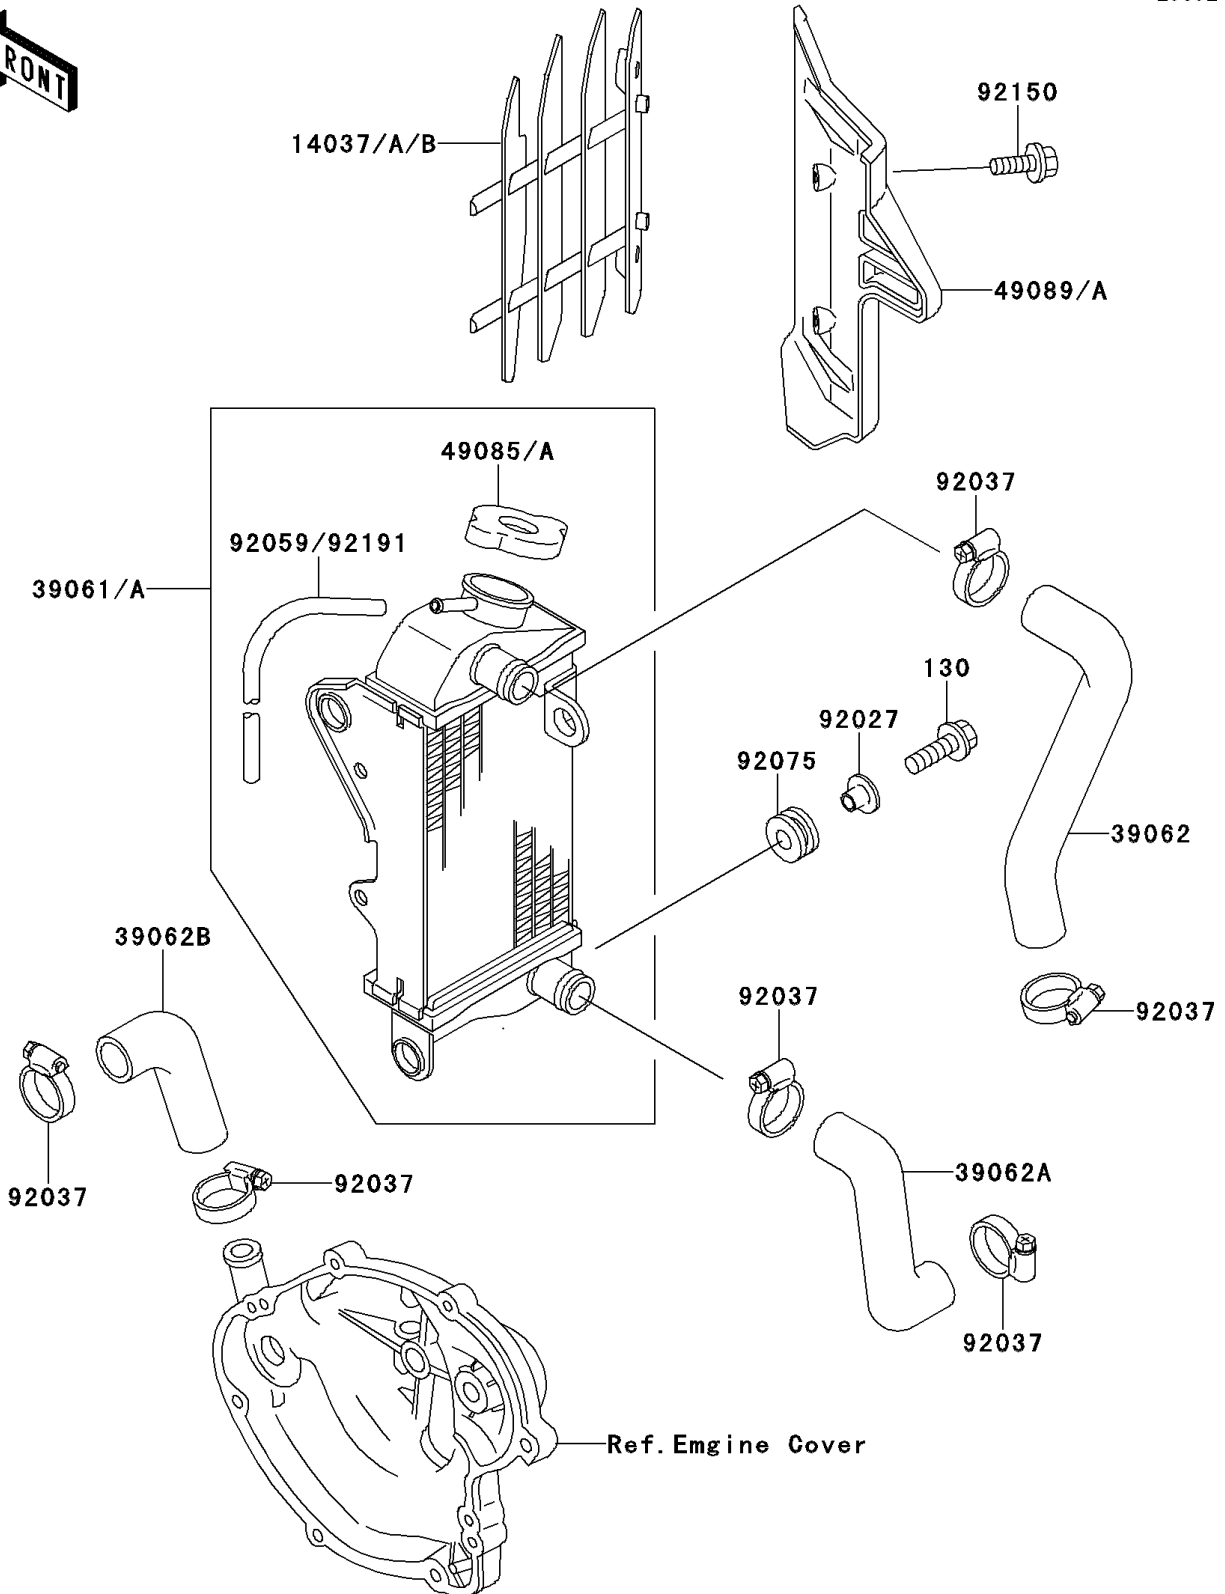

1996 KX60

PARTS DIAGRAM

Radiator

E3032

1996 KX60

PARTS LIST

Radiator

ITEM NAME

PART NUMBER

QUANTITY
