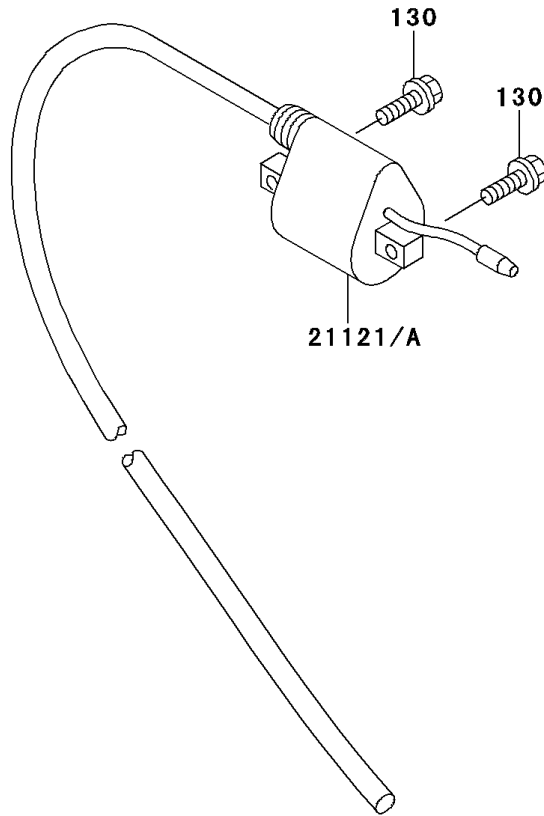

1997 KX60

PARTS DIAGRAM

Ignition System

E1830