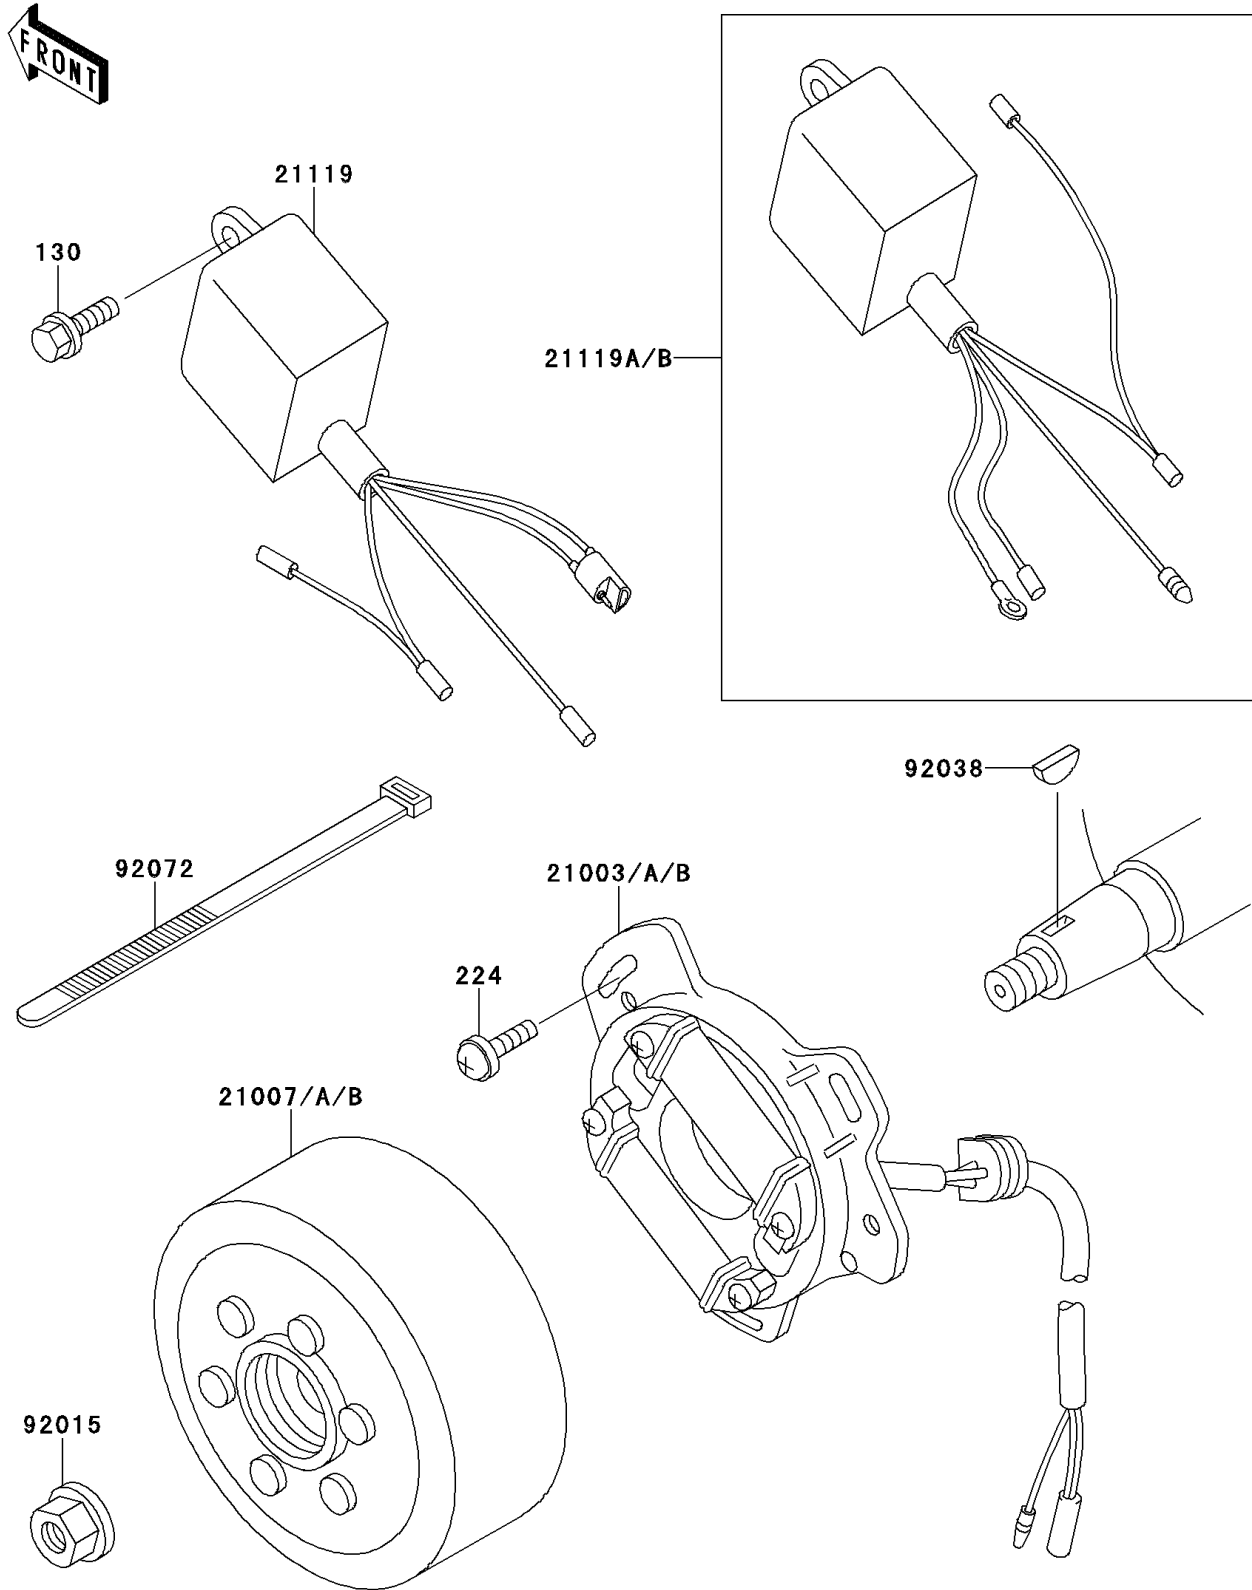

1998 KX60

PARTS DIAGRAM

Generator

E1810

1998 KX60

PARTS LIST

Generator

Kawasaki

Let the Good Times Roll®

ITEM NAME

PART NUMBER

QUANTITY
