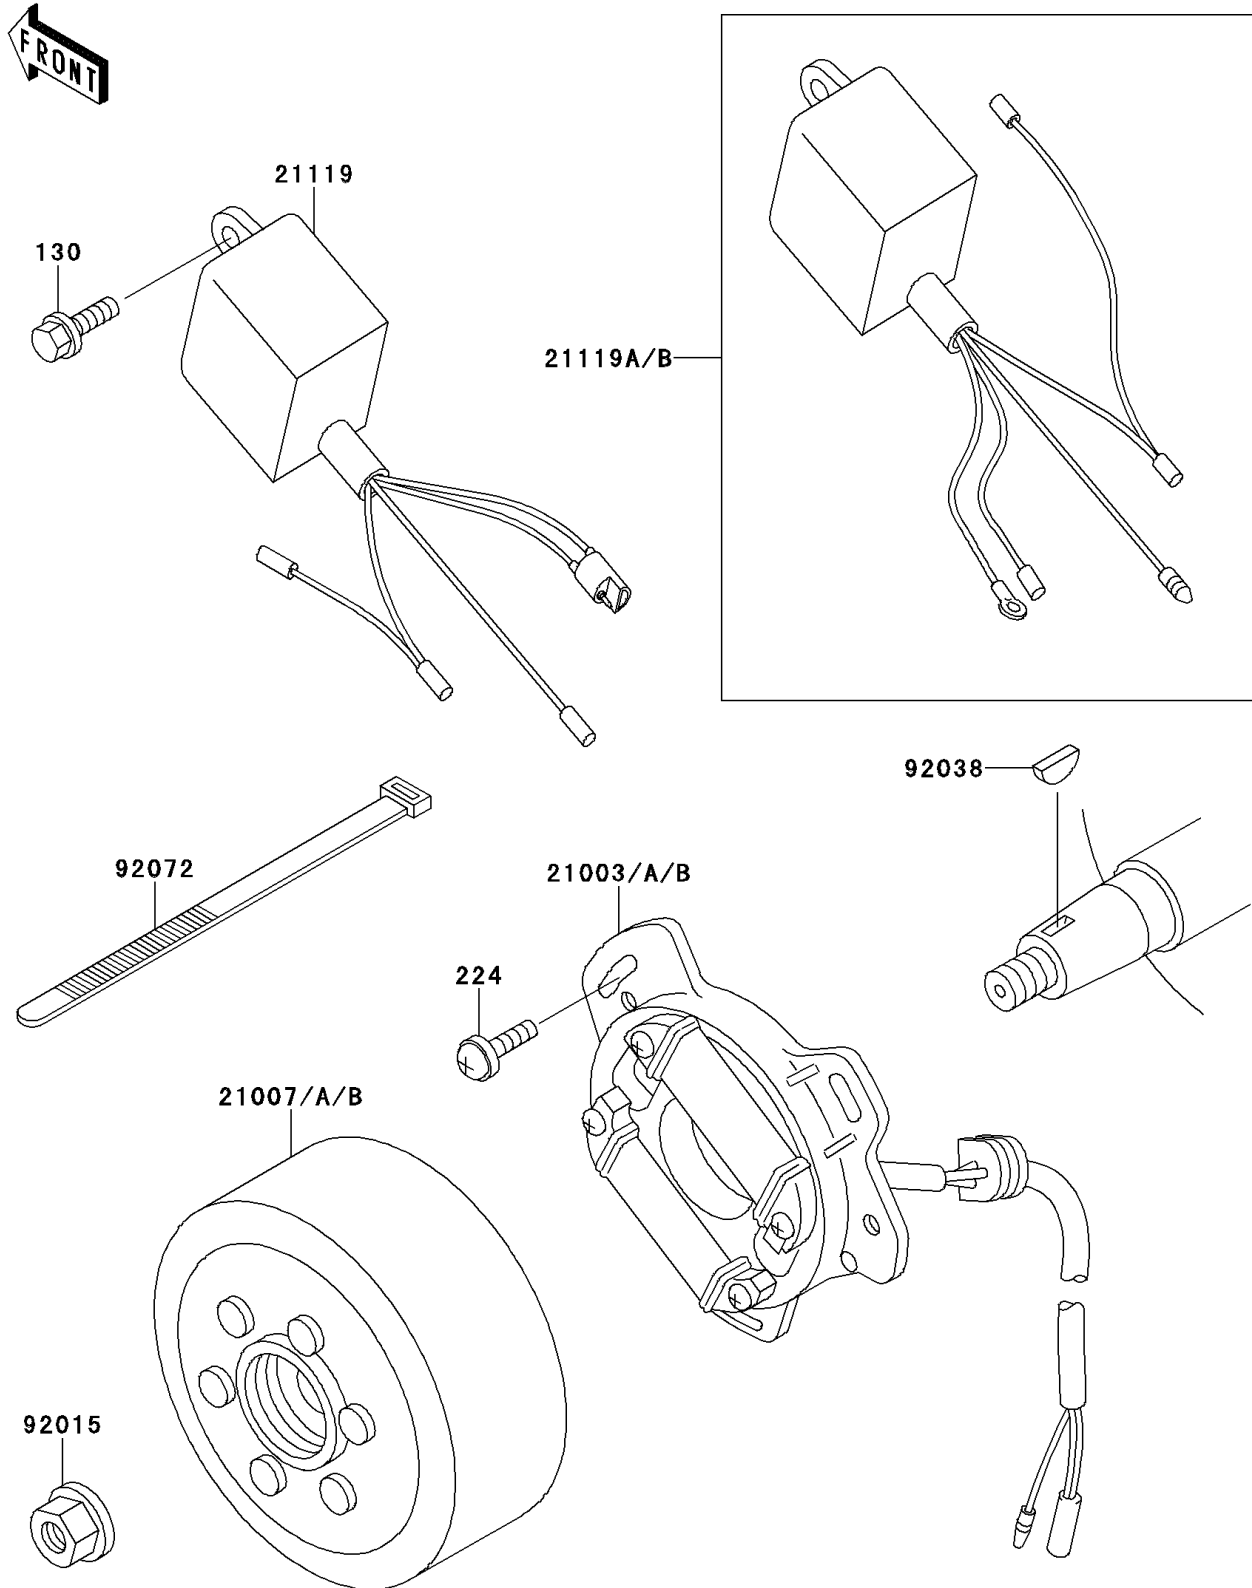

1995 KX60

PARTS DIAGRAM

Generator

E1810

1995 KX60

PARTS LIST

Generator

Kawasaki

Let the Good Times Roll®

ITEM NAME

PART NUMBER

QUANTITY
