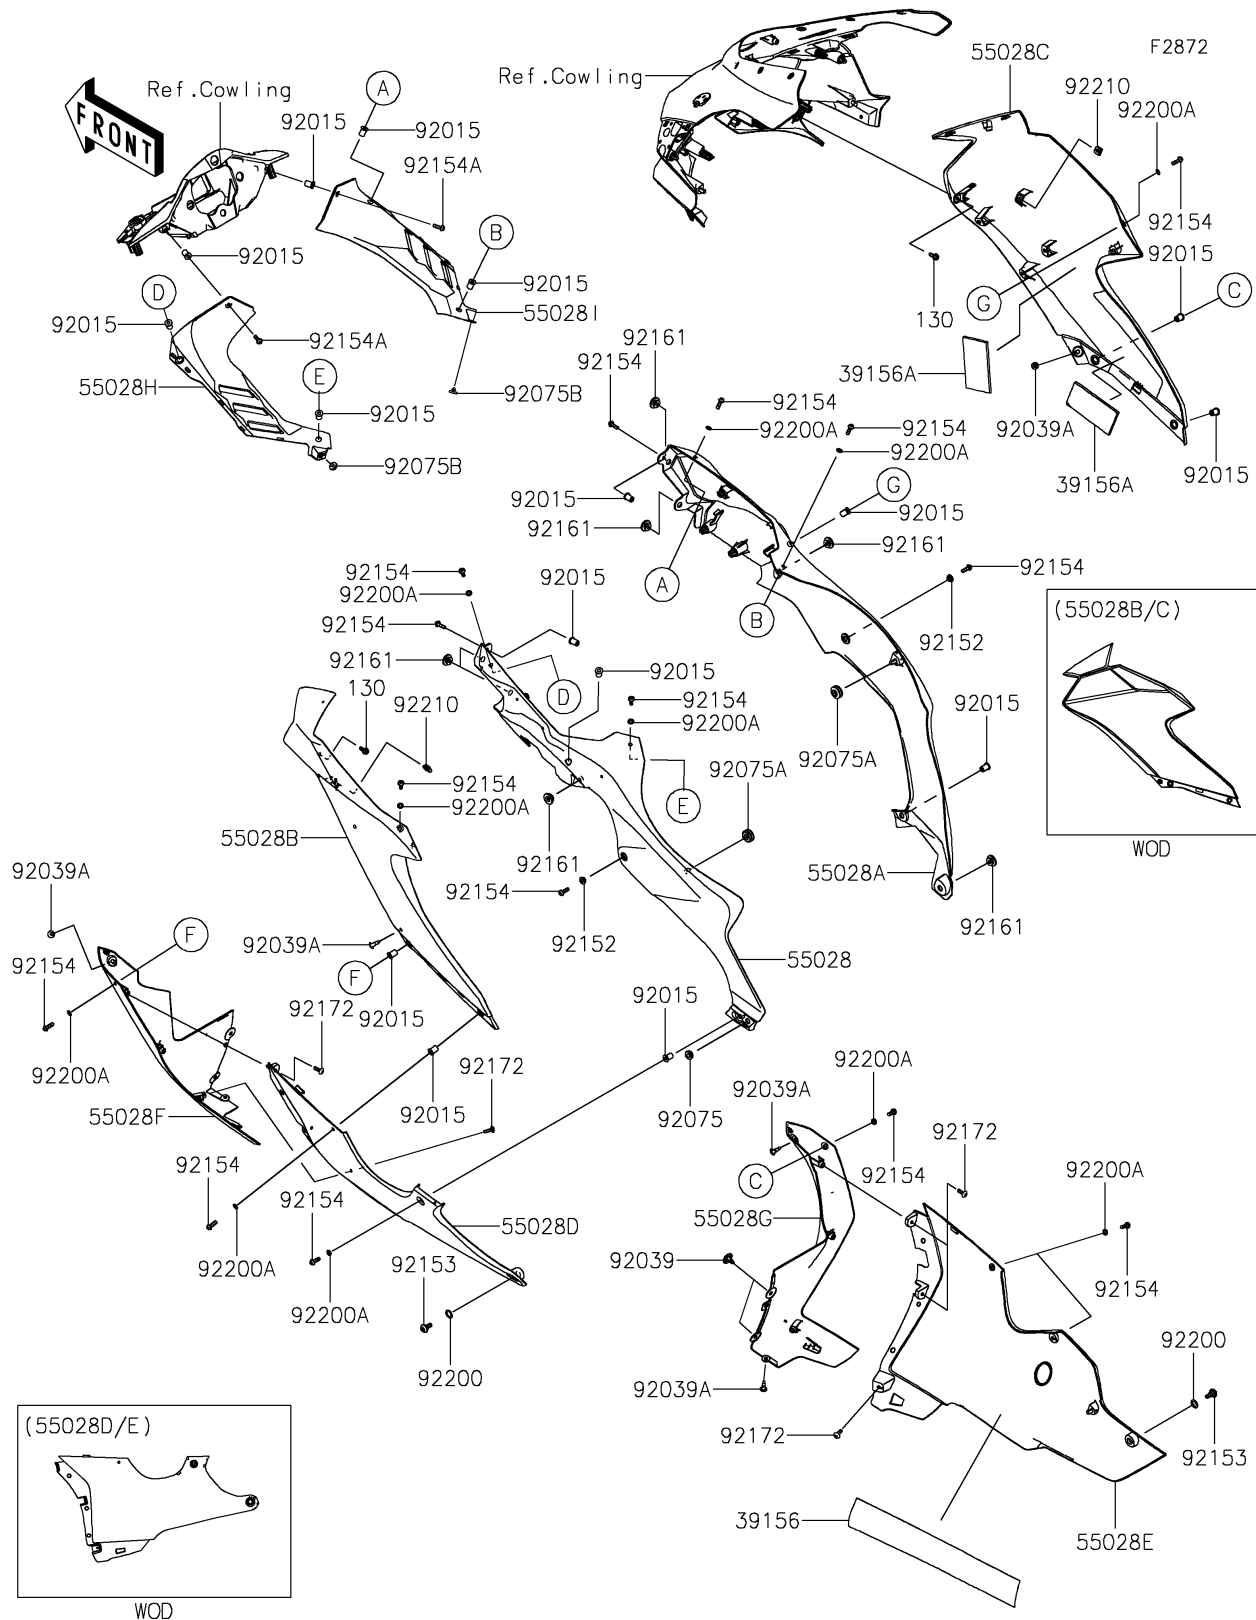

2021 Ninja® ZX™-10RR (US)

PARTS DIAGRAM

Cowling Lower

2021 Ninja® ZX™-10RR (US)

PARTS LIST

Cowling Lowers

ITEM NAME

PART NUMBER

QUANTITY
