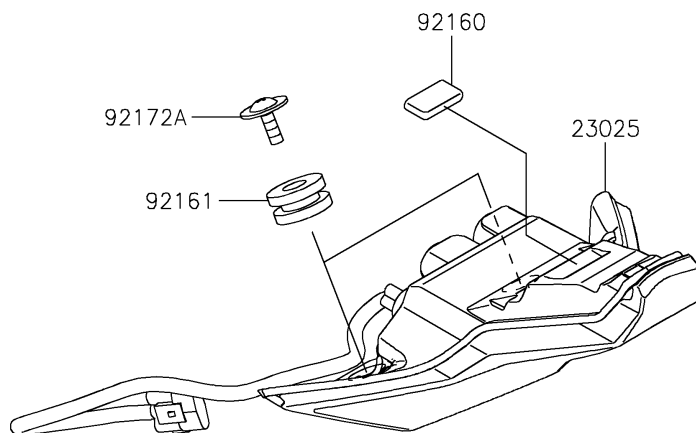

2021 Ninja® ZX™-10RR (US)

PARTS DIAGRAM

Taillight(s)

F2720

2021 Ninja® ZX™-10RR (US)

PARTS LIST

Taillight(s)

ITEM NAME	PART NUMBER	QUANTITY
LAMP-ASSY,LICENSE,LED (Ref # 23016)	23016-0639	1
LAMP-TAIL,LED,CCC (Ref # 23025)	23025-0377	1
WASHER,5.2X16X1.2 (Ref # 25009)	25009-004	2
DAMPER (Ref # 92160)	92160-1190	1
DAMPER (Ref # 92161)	92161-0163	2
DAMPER,9X23X12 (Ref # 92161A)	92161-1885	2
SCREW,TAPPING,5X16 (Ref # 92172)	92172-0238	2
SCREW,TAPTITE,5X16 (Ref # 92172A)	92172-0481	2