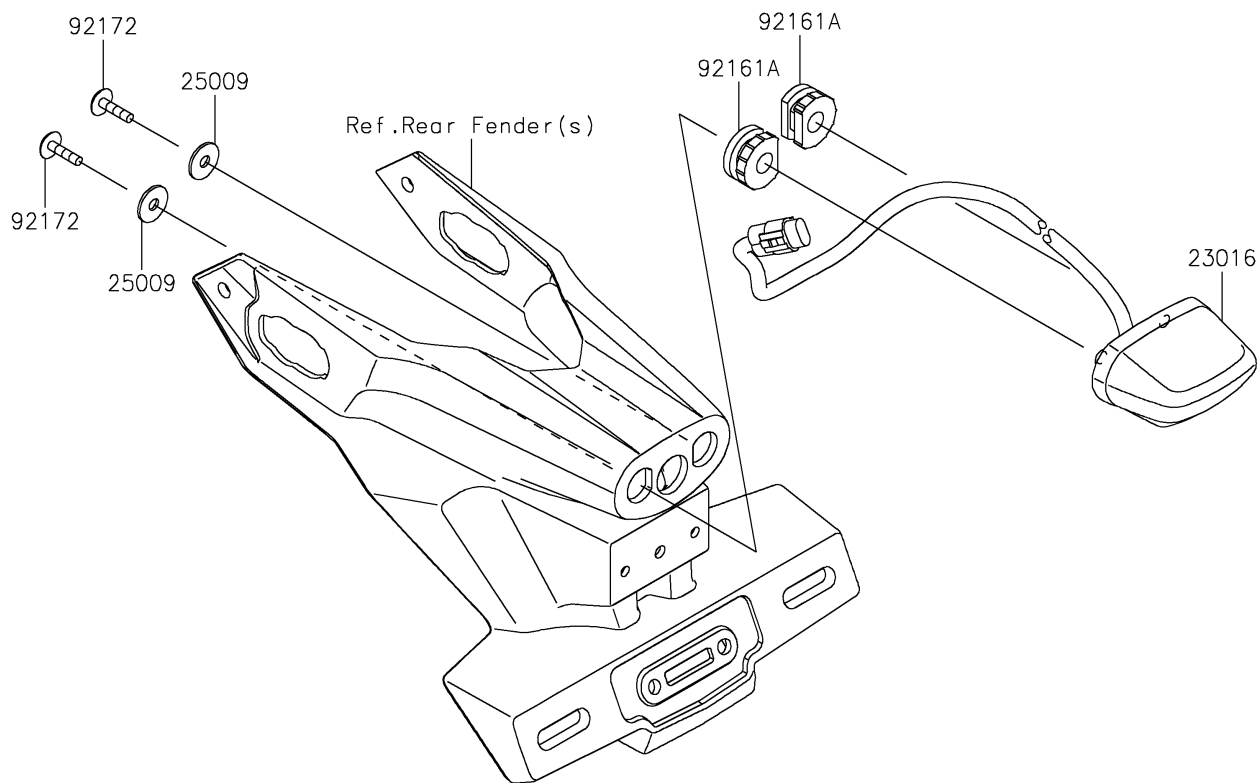

2021 Ninja® ZX™-10RR (US)

PARTS DIAGRAM

Taillight(s)

F2720

2021 Ninja® ZX™-10RR (US)

PARTS LIST

Taillight(s)

ITEM NAME	PART NUMBER	QUANTITY
LAMP-ASSY,LICENSE,LED (Ref # 23016)	23016-0639	1
LAMP-TAIL,LED,CCC (Ref # 23025)	23025-0377	1
WASHER,5.2X16X1.2 (Ref # 25009)	25009-004	2
DAMPER (Ref # 92160)	92160-1190	1
DAMPER (Ref # 92161)	92161-0163	2
DAMPER,9X23X12 (Ref # 92161A)	92161-1885	2
SCREW,TAPPING,5X16 (Ref # 92172)	92172-0238	2
SCREW,TAPTITE,5X16 (Ref # 92172A)	92172-0481	2