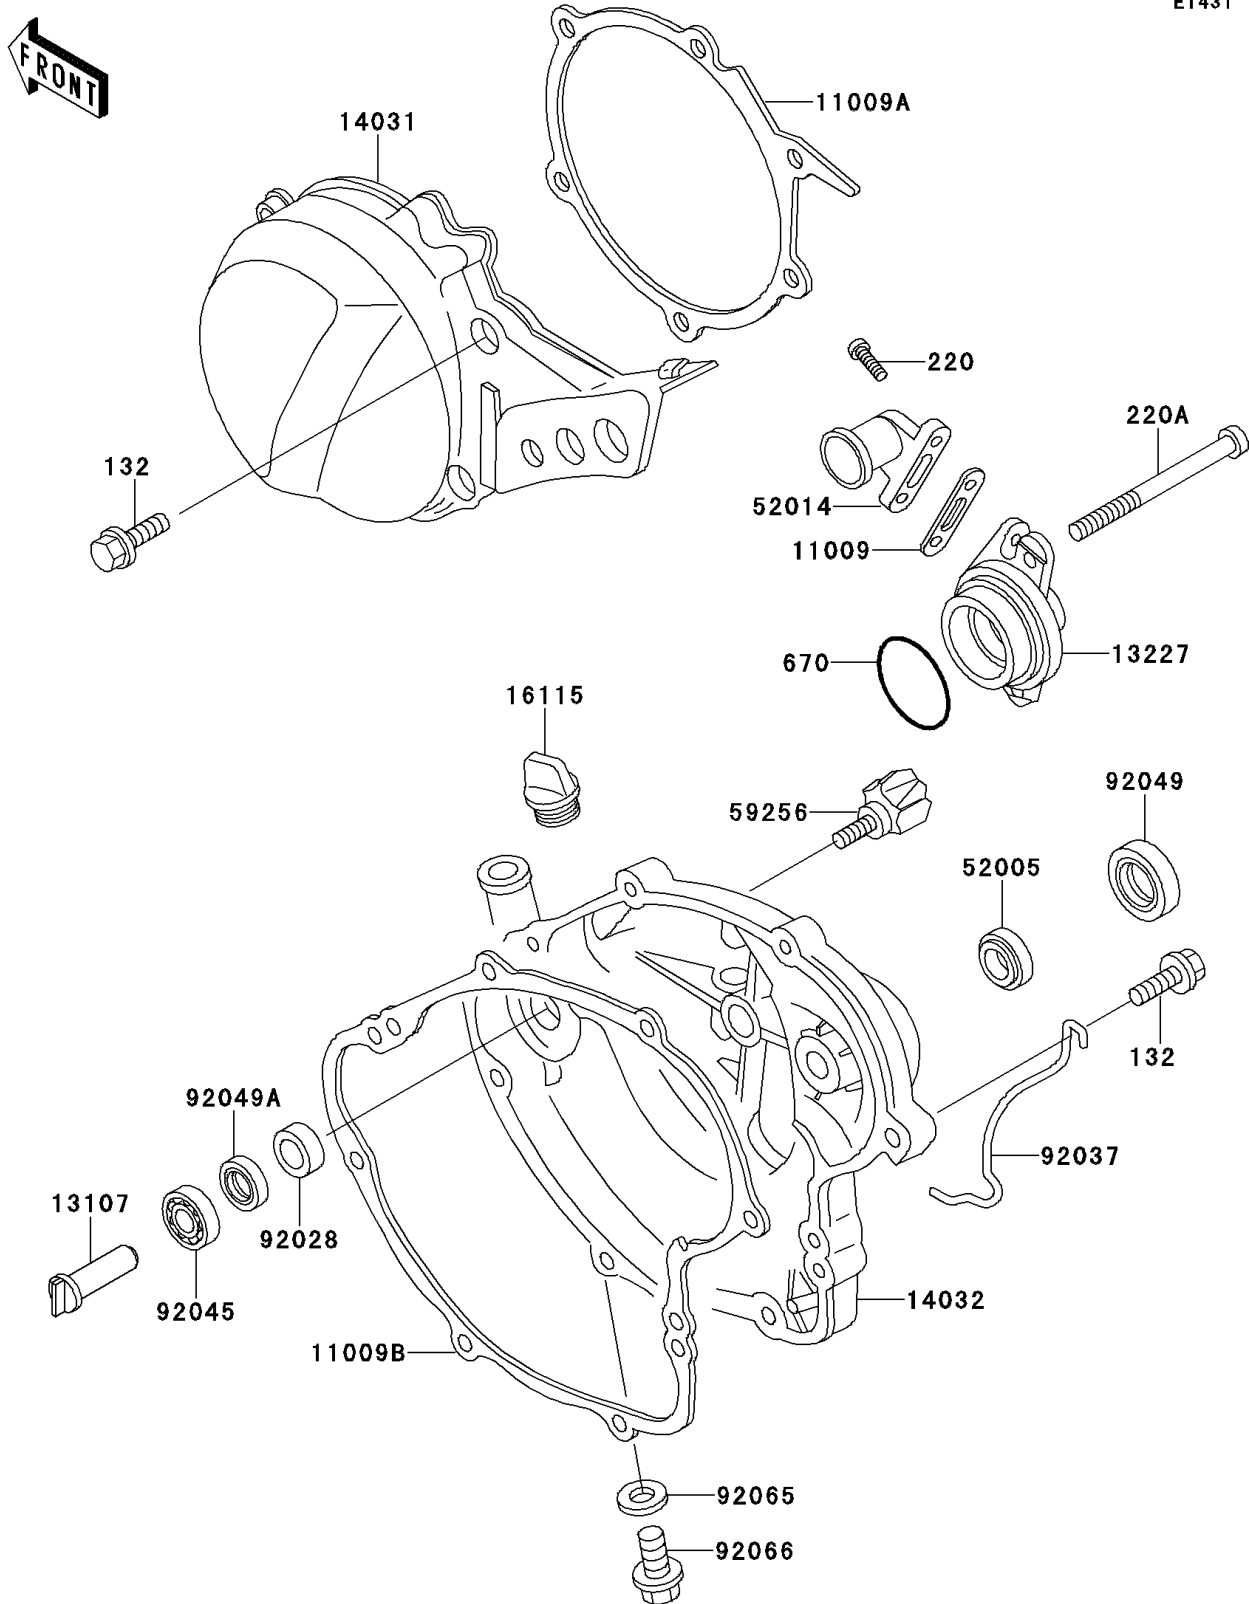

1995 KX60

PARTS DIAGRAM

Engine Cover(s)

E1431

1995 KX60

PARTS LIST

Engine Cover(s)

Kawasaki

Let the Good Times Roll®

ITEM NAME

PART NUMBER

QUANTITY
