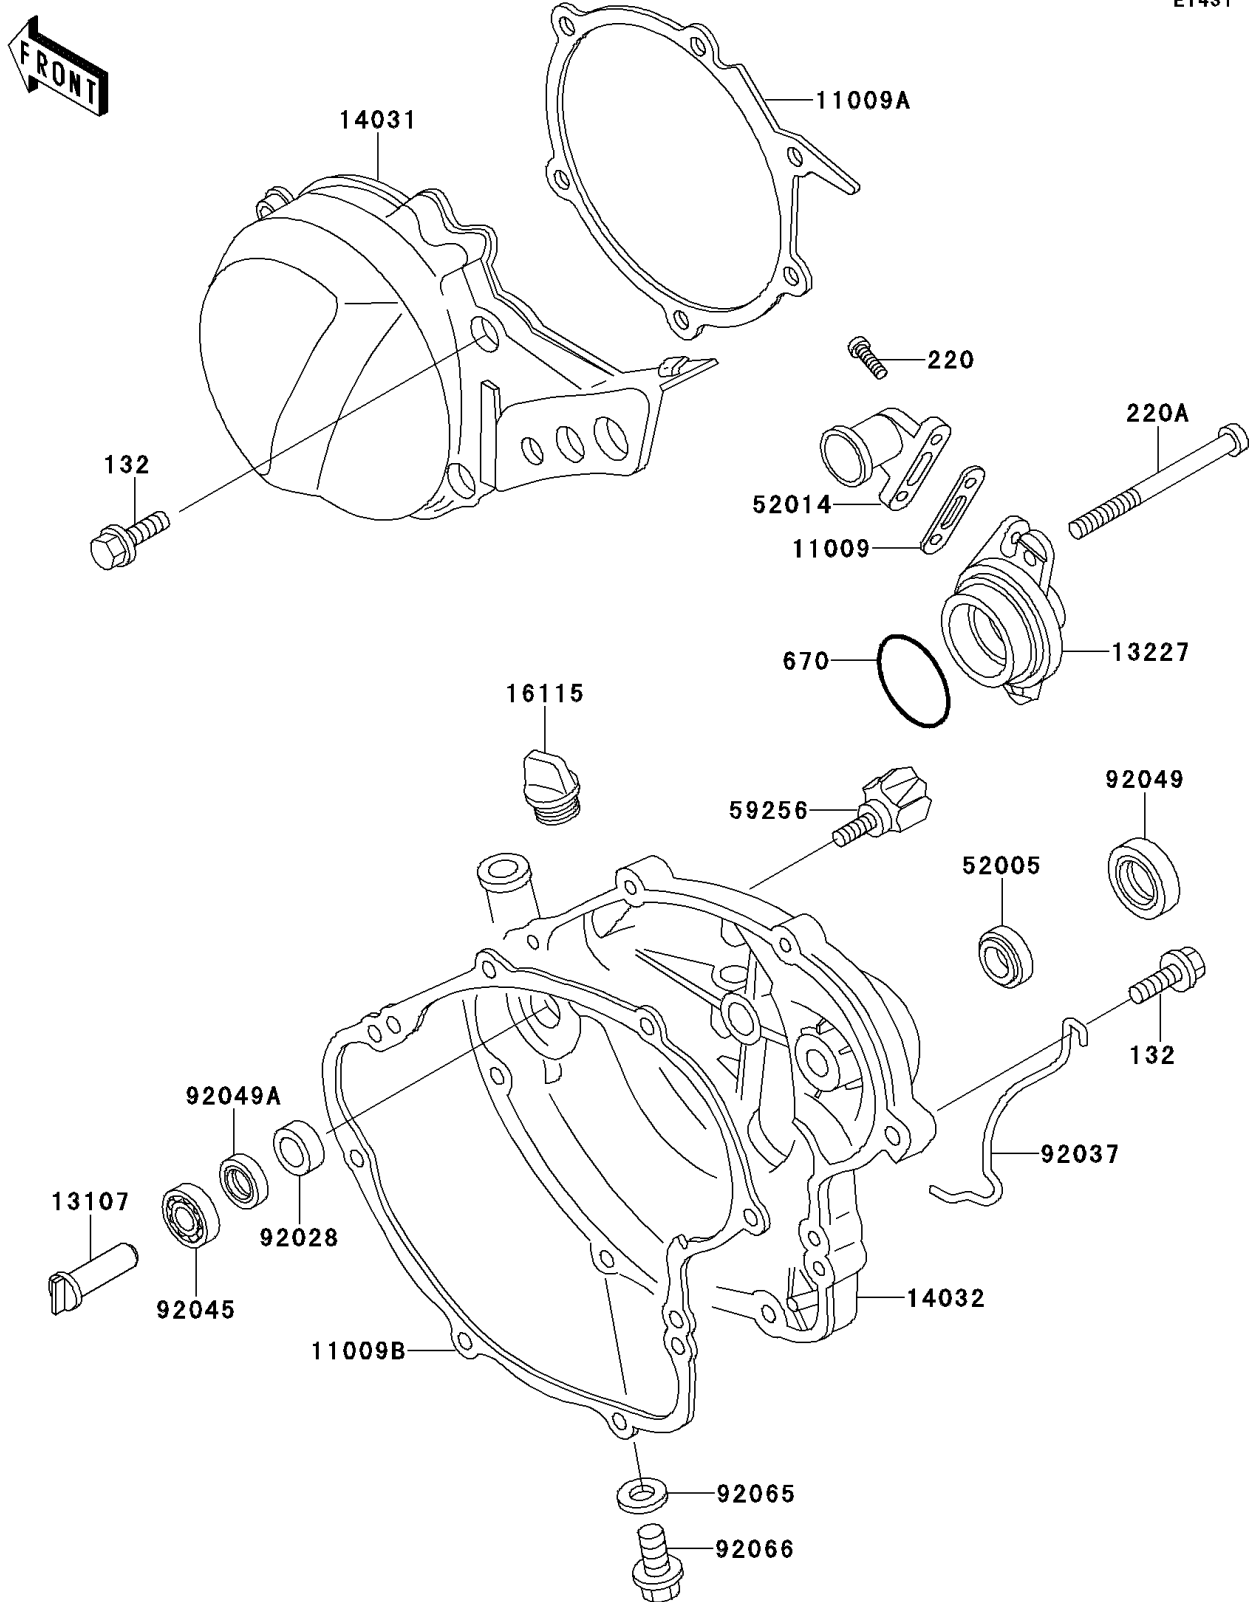

1997 KX60

PARTS DIAGRAM

Engine Cover(s)

E1431

1997 KX60

PARTS LIST

Engine Cover(s)

ITEM NAME

PART NUMBER

QUANTITY
