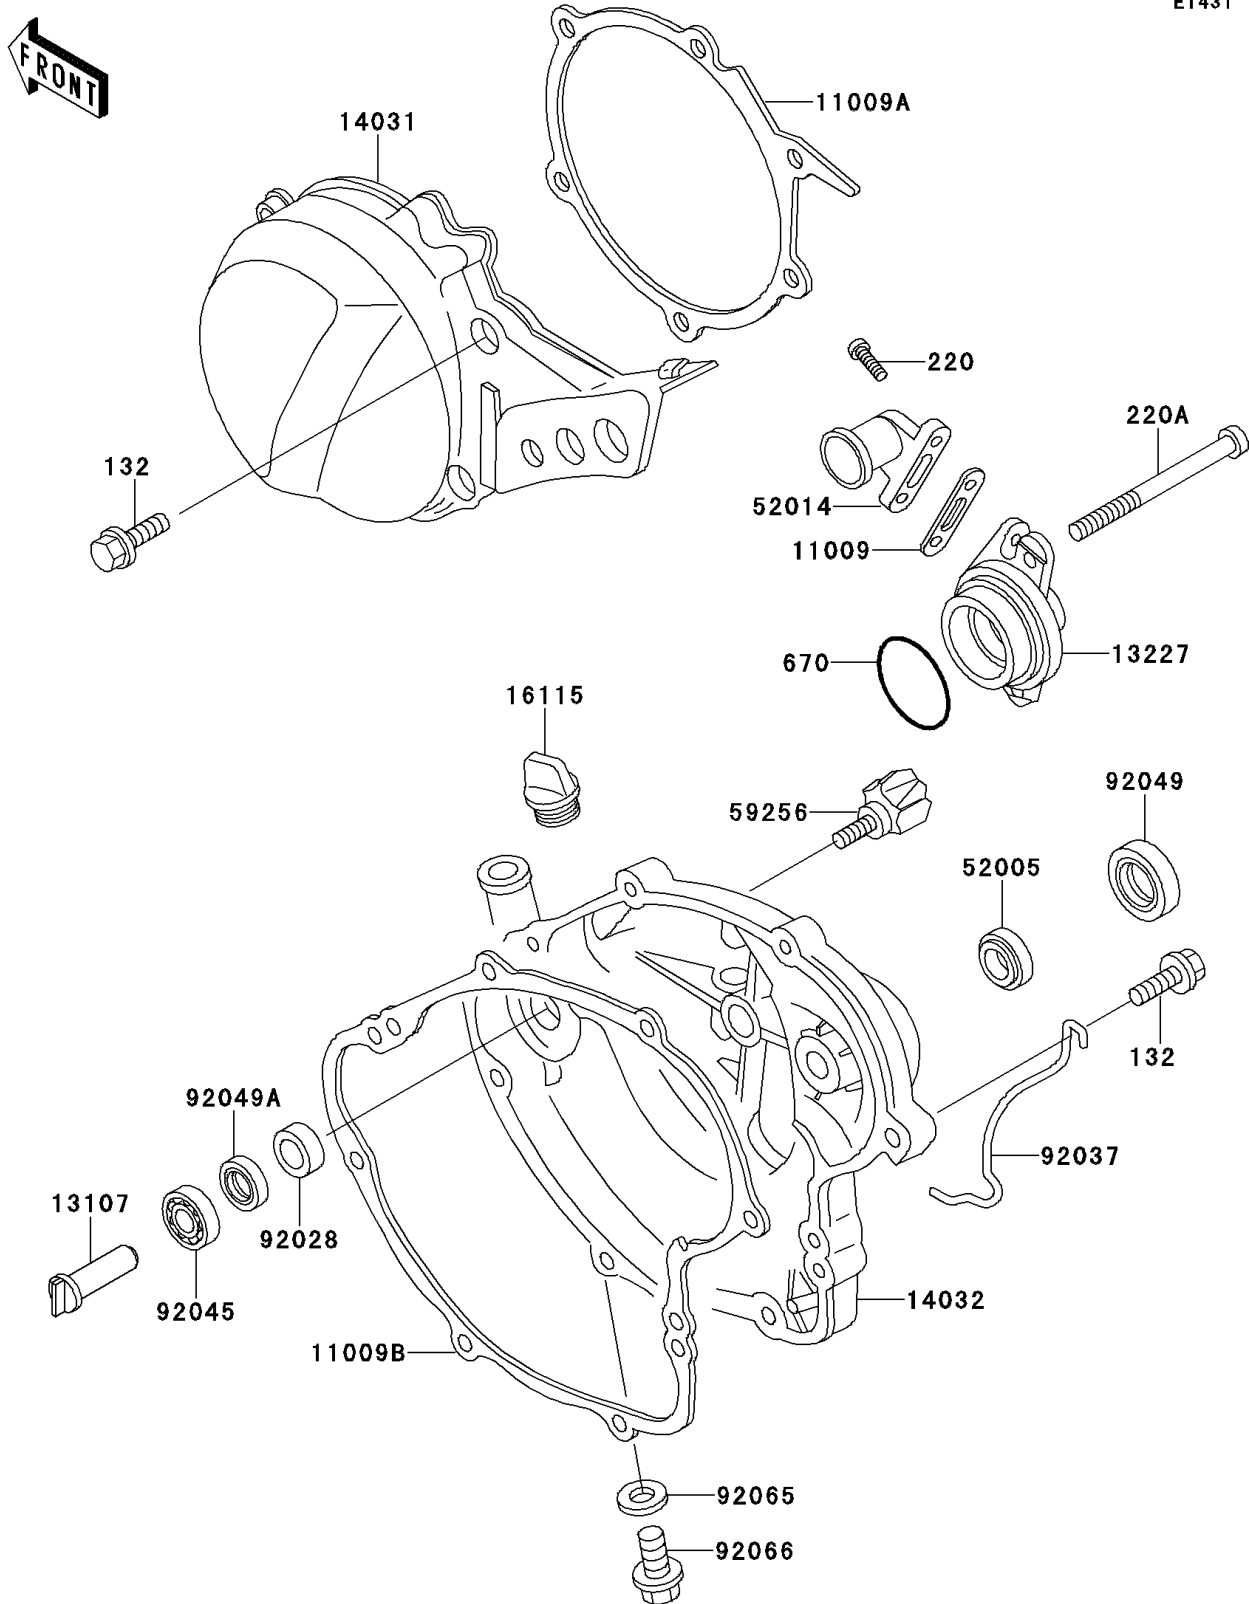

# 1994 KX60

## PARTS DIAGRAM

### Engine Cover(s)

E1431

## PARTS LIST

Engine Cover(s)

**ITEM NAME**

**PART NUMBER**

**QUANTITY**

---