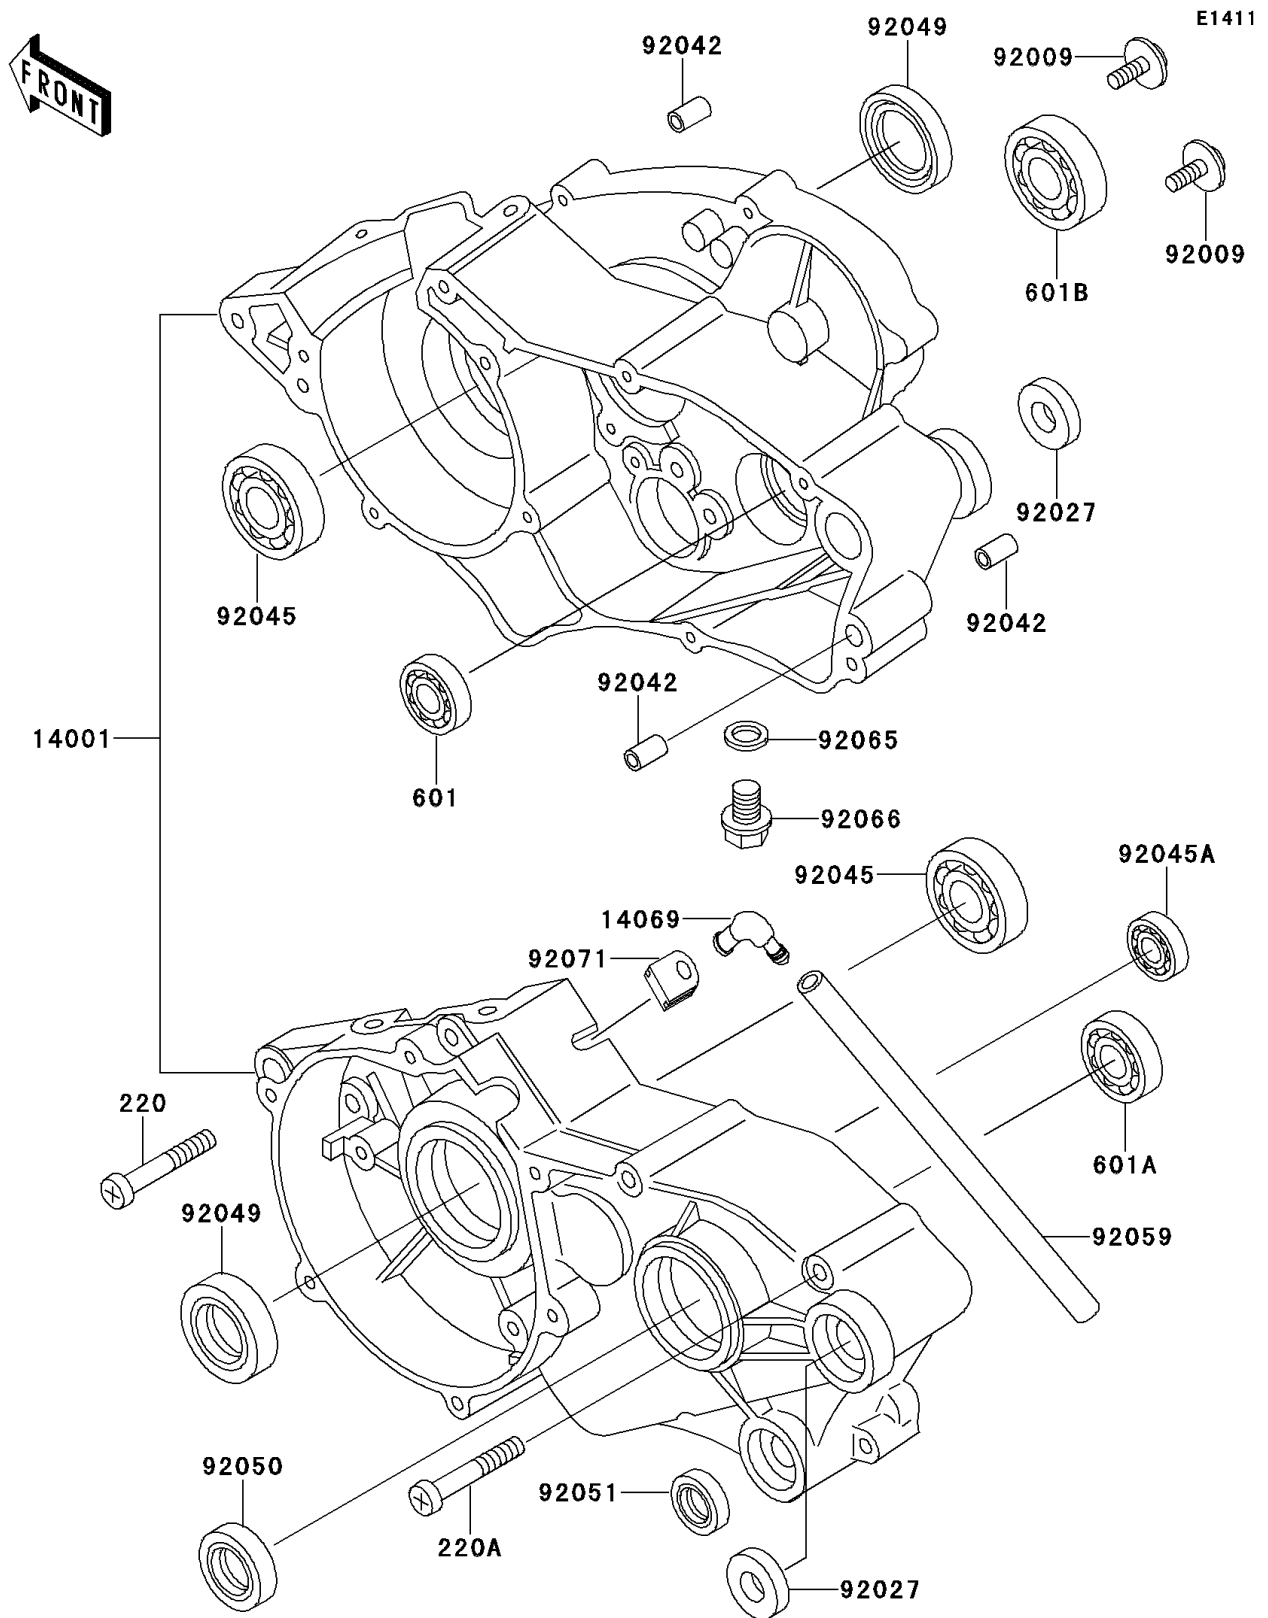

1995 KX60

PARTS DIAGRAM

Crankcase

1995 KX60

PARTS LIST

Crankcase

Kawasaki

Let the Good Times Roll®

ITEM NAME

PART NUMBER

QUANTITY
