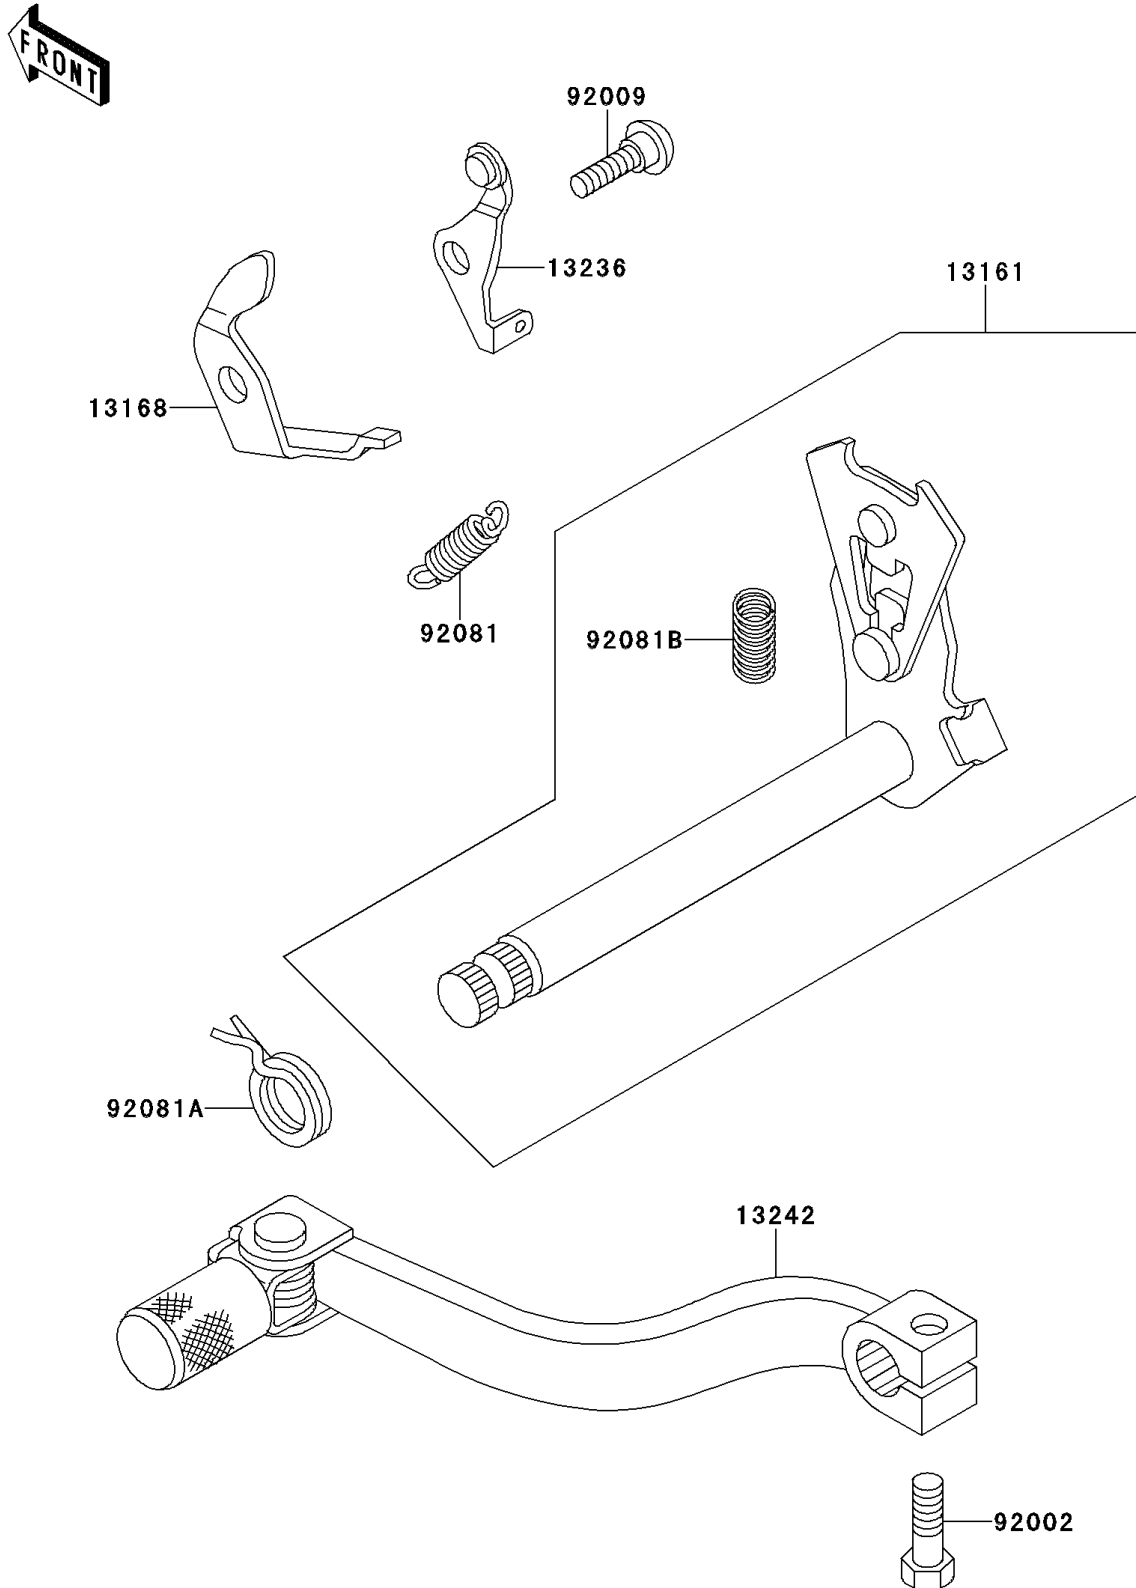

1998 KX60

PARTS DIAGRAM

Gear Change Mechanism

E1370

1998 KX60

PARTS LIST

Gear Change Mechanism

ITEM NAME

PART NUMBER

QUANTITY
