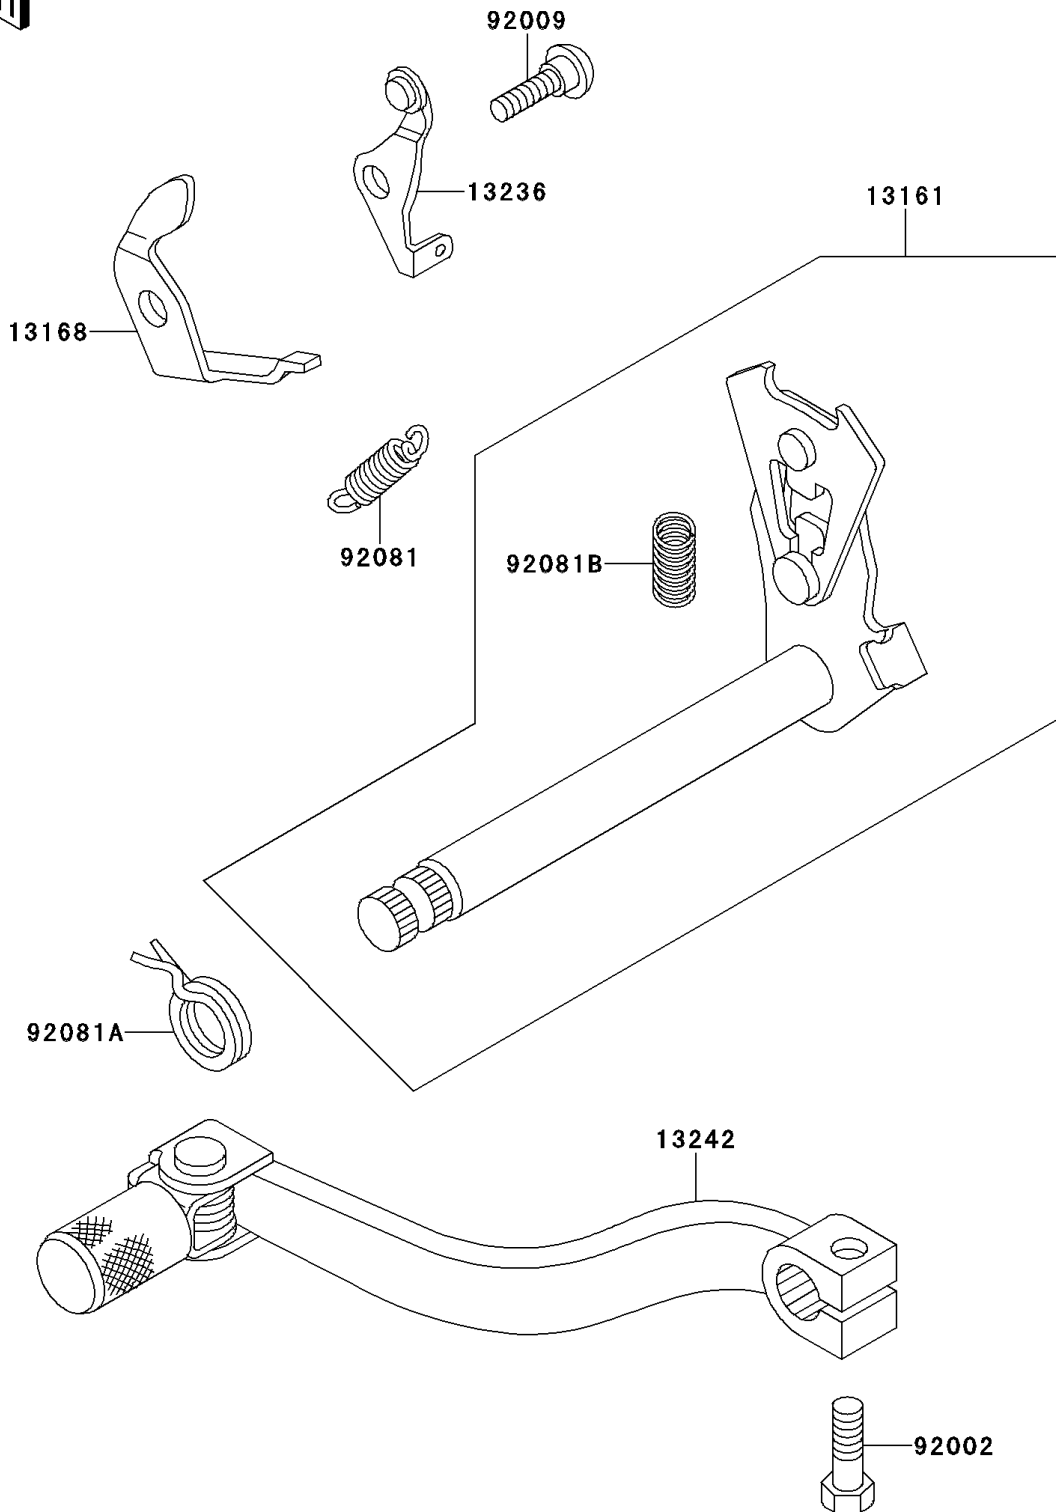

1995 KX60

PARTS DIAGRAM

Gear Change Mechanism

E1370

1995 KX60

PARTS LIST

Gear Change Mechanism

ITEM NAME

PART NUMBER

QUANTITY
