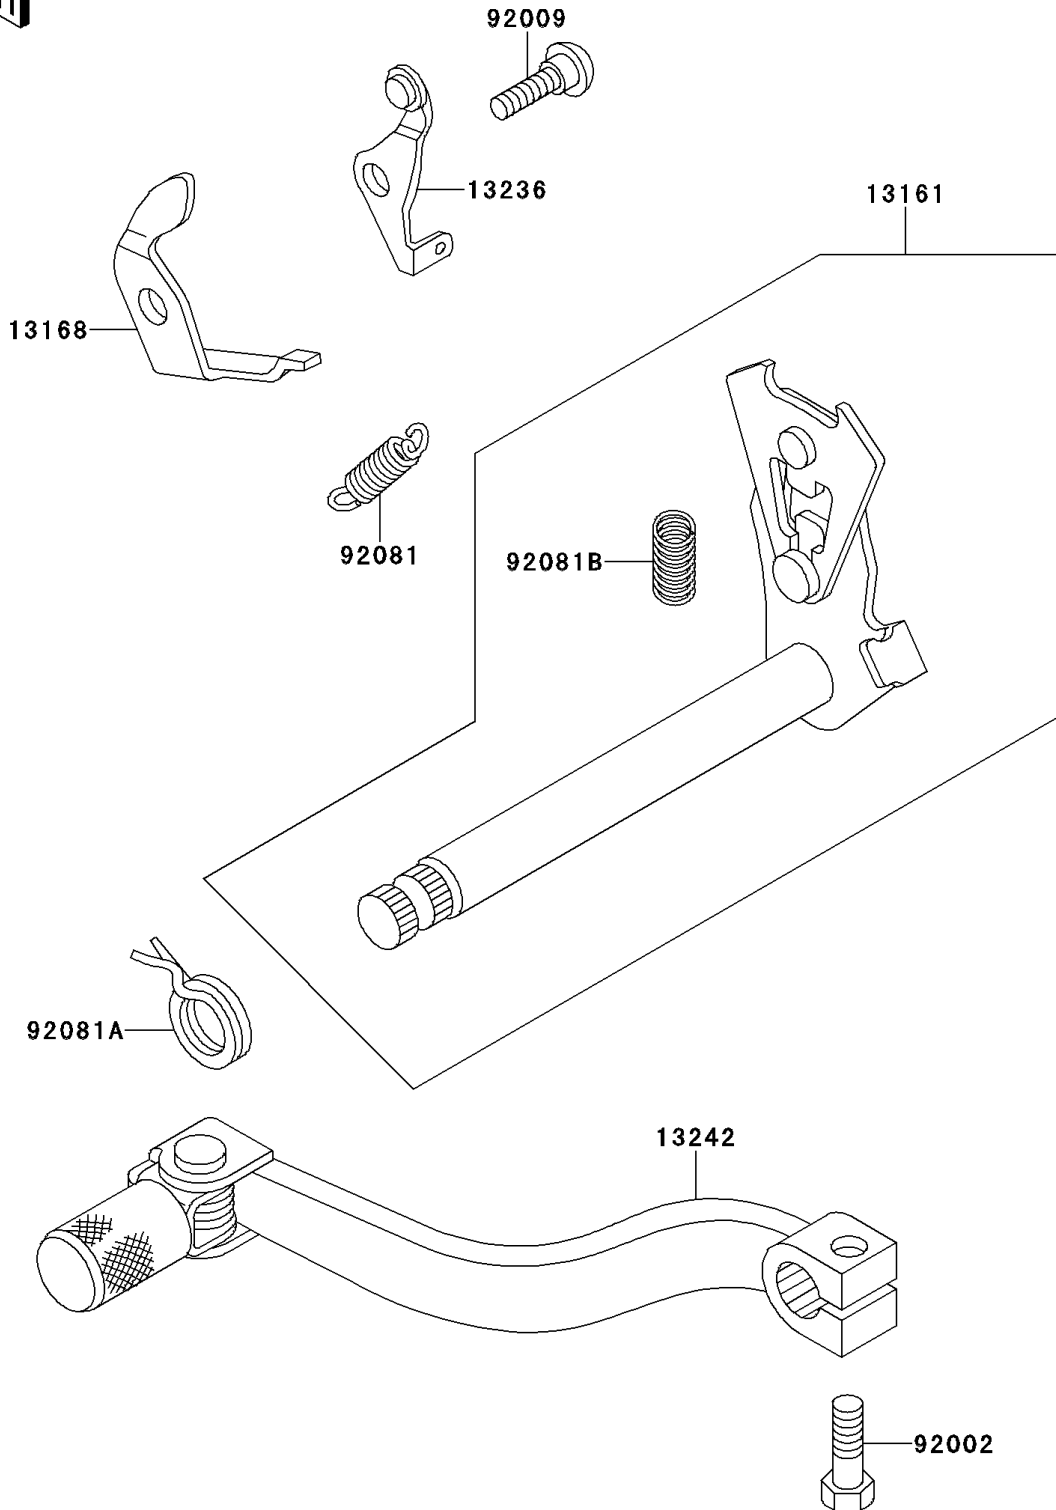

1994 KX60

PARTS DIAGRAM

Gear Change Mechanism

E1370

1994 KX60

PARTS LIST

Gear Change Mechanism

ITEM NAME

PART NUMBER

QUANTITY
