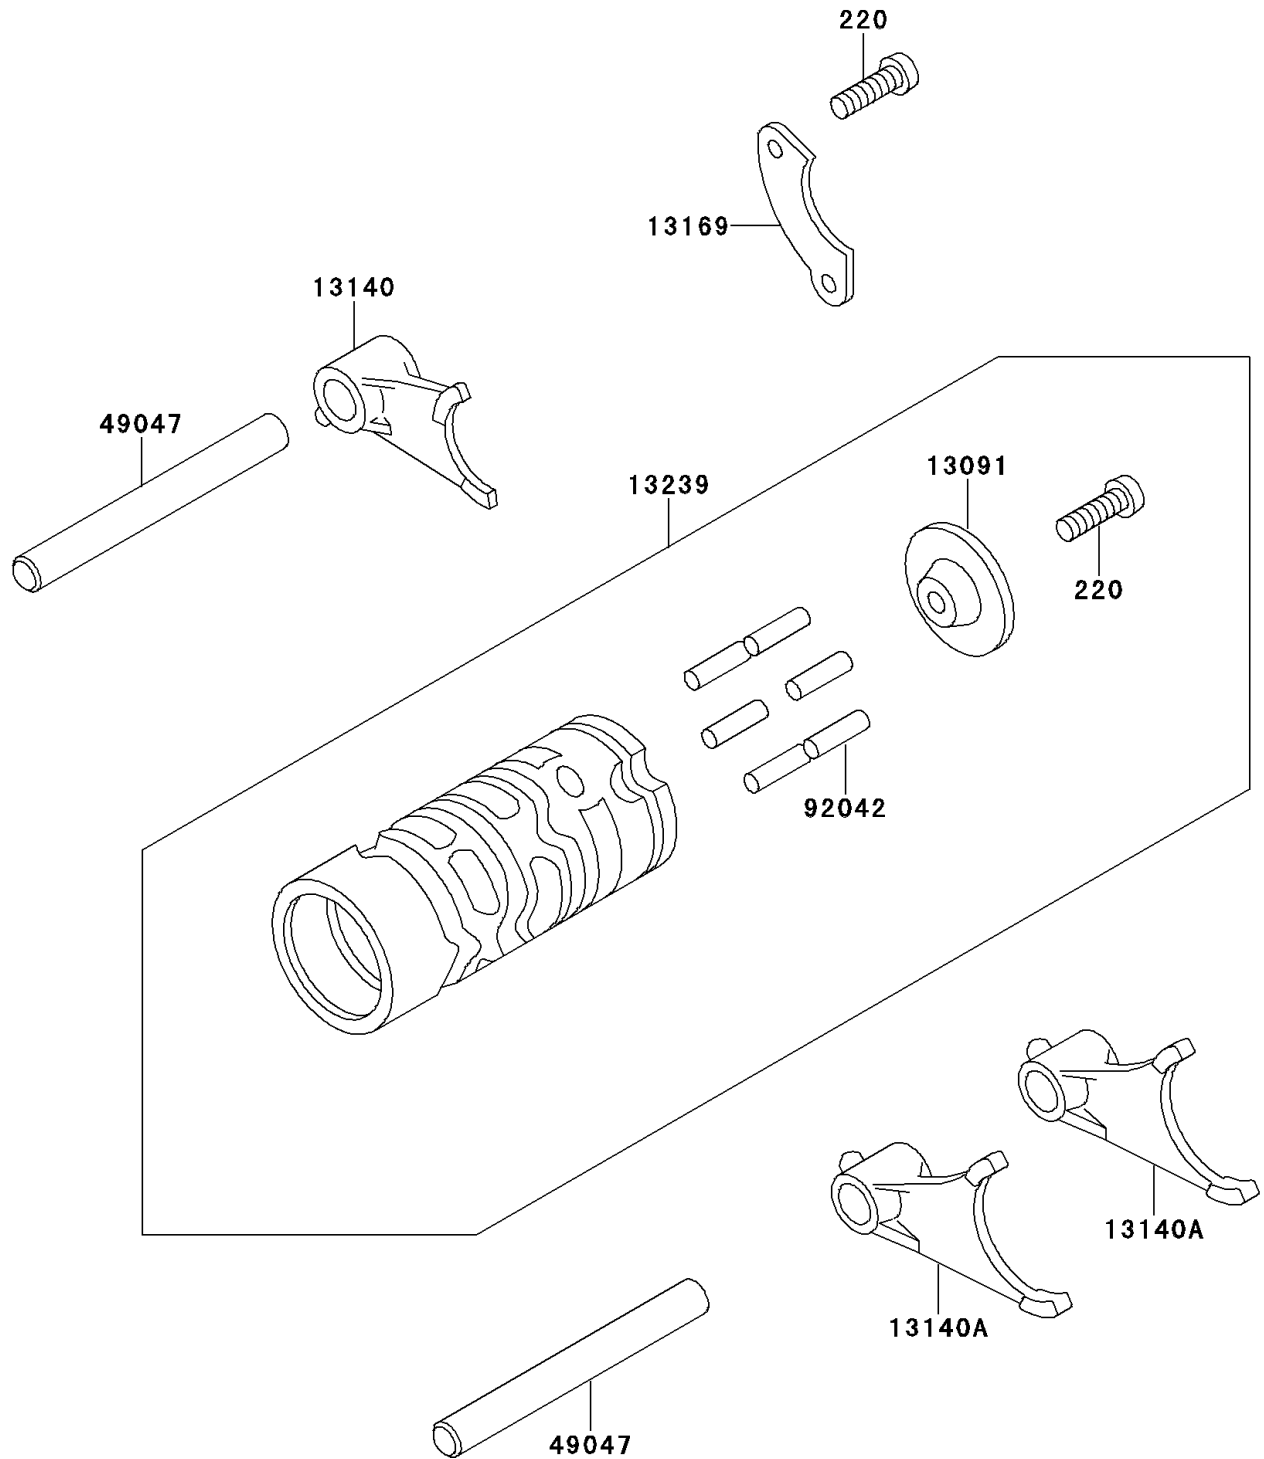

1995 KX60

PARTS DIAGRAM

Gear Change Drum/Shift Fork(s)

E1362

1995 KX60

PARTS LIST

Gear Change Drum/Shift Fork(s)

ITEM NAME

PART NUMBER

QUANTITY
