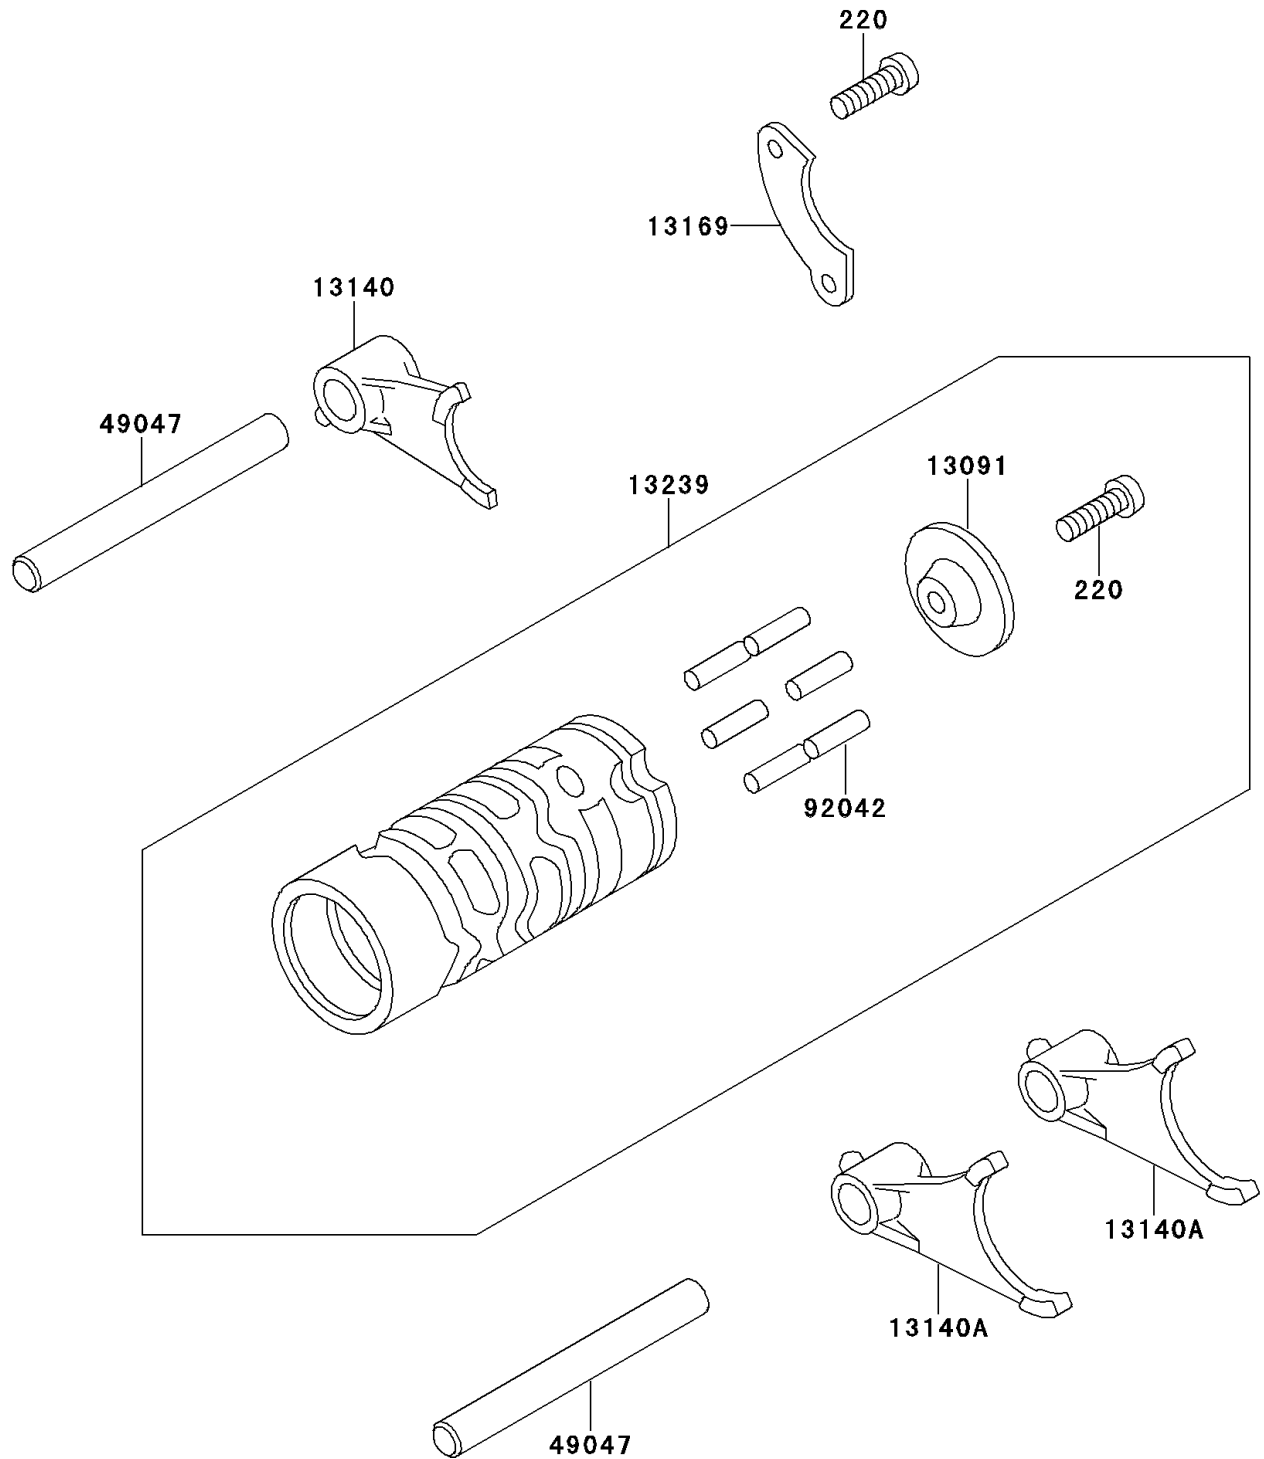

1998 KX60

PARTS DIAGRAM

Gear Change Drum/Shift Fork(s)

E1362

1998 KX60

PARTS LIST

Gear Change Drum/Shift Fork(s)

ITEM NAME

PART NUMBER

QUANTITY
