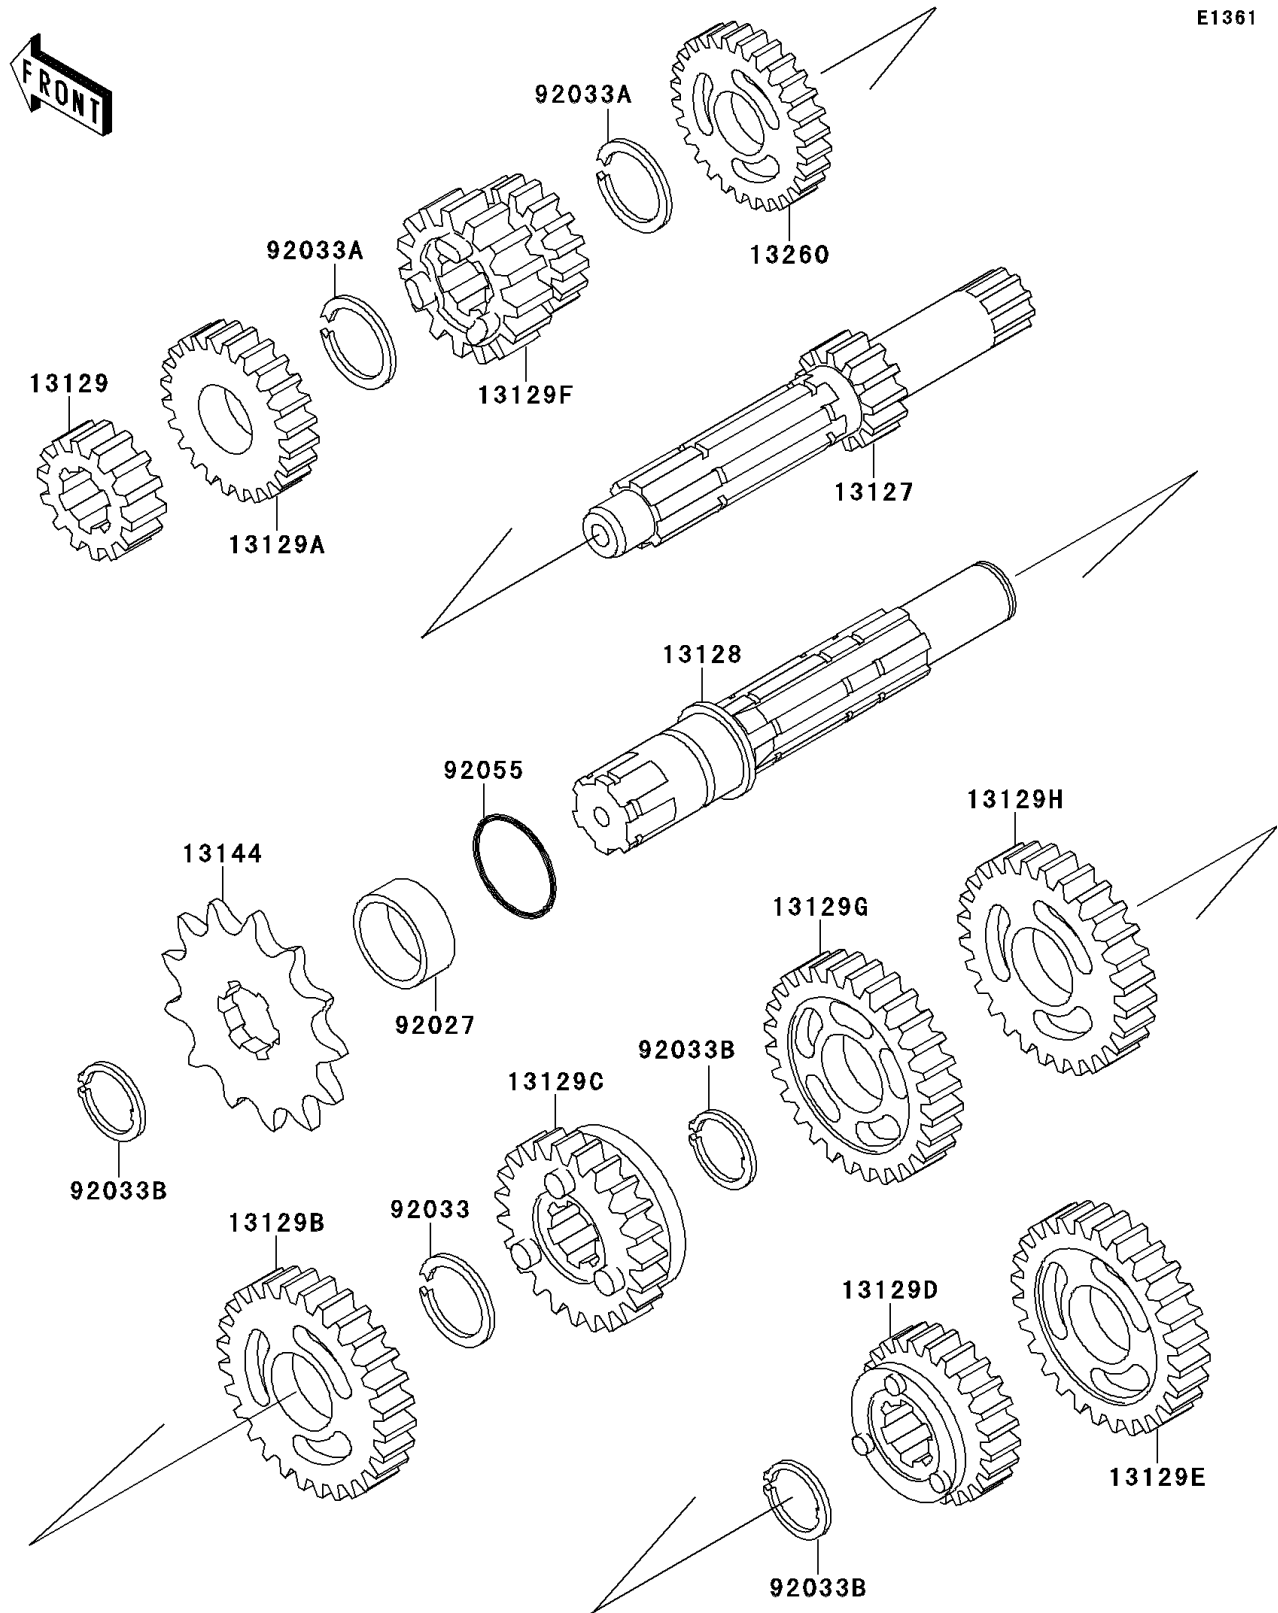

1998 KX60

PARTS DIAGRAM

Transmission

E1361

1998 KX60

PARTS LIST

Transmission

Kawasaki

Let the Good Times Roll®

ITEM NAME

PART NUMBER

QUANTITY
