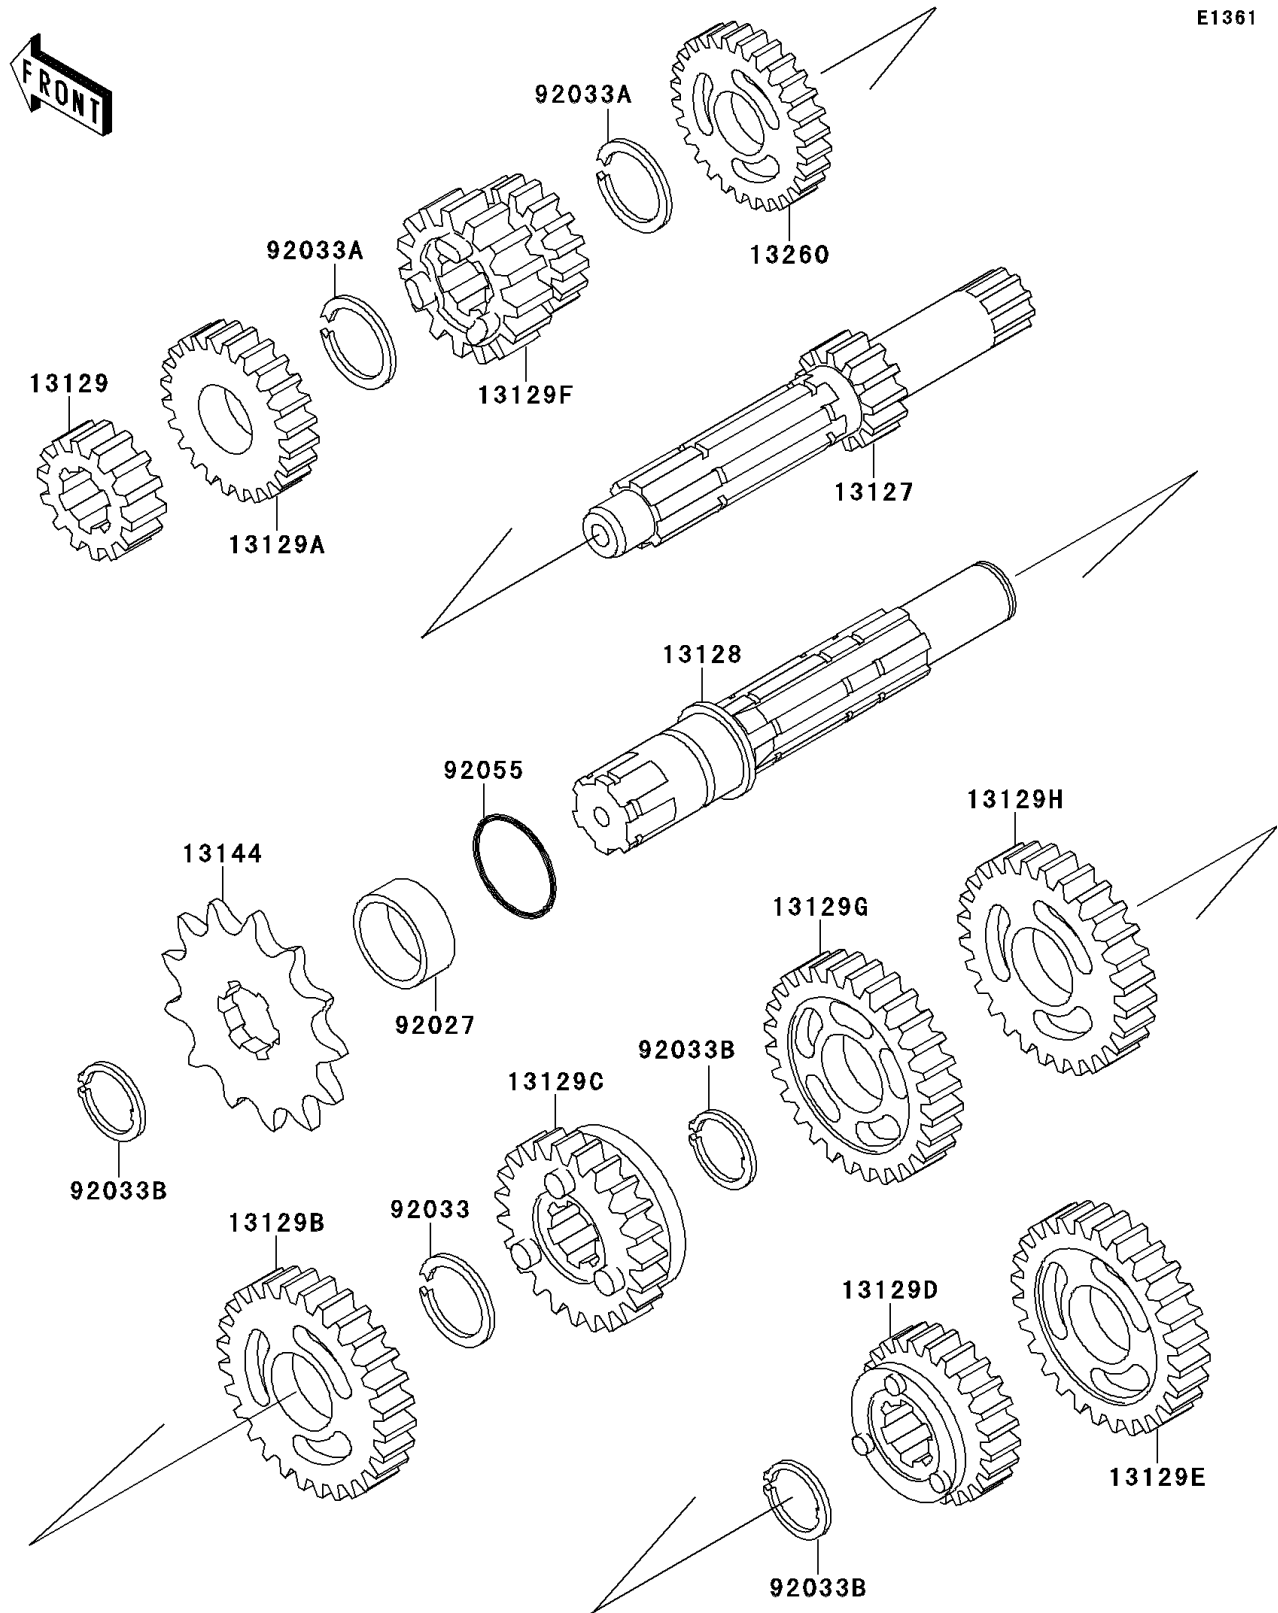

1995 KX60

PARTS DIAGRAM

Transmission

E1361

1995 KX60

PARTS LIST

Transmission

Kawasaki

Let the Good Times Roll®

ITEM NAME

PART NUMBER

QUANTITY
