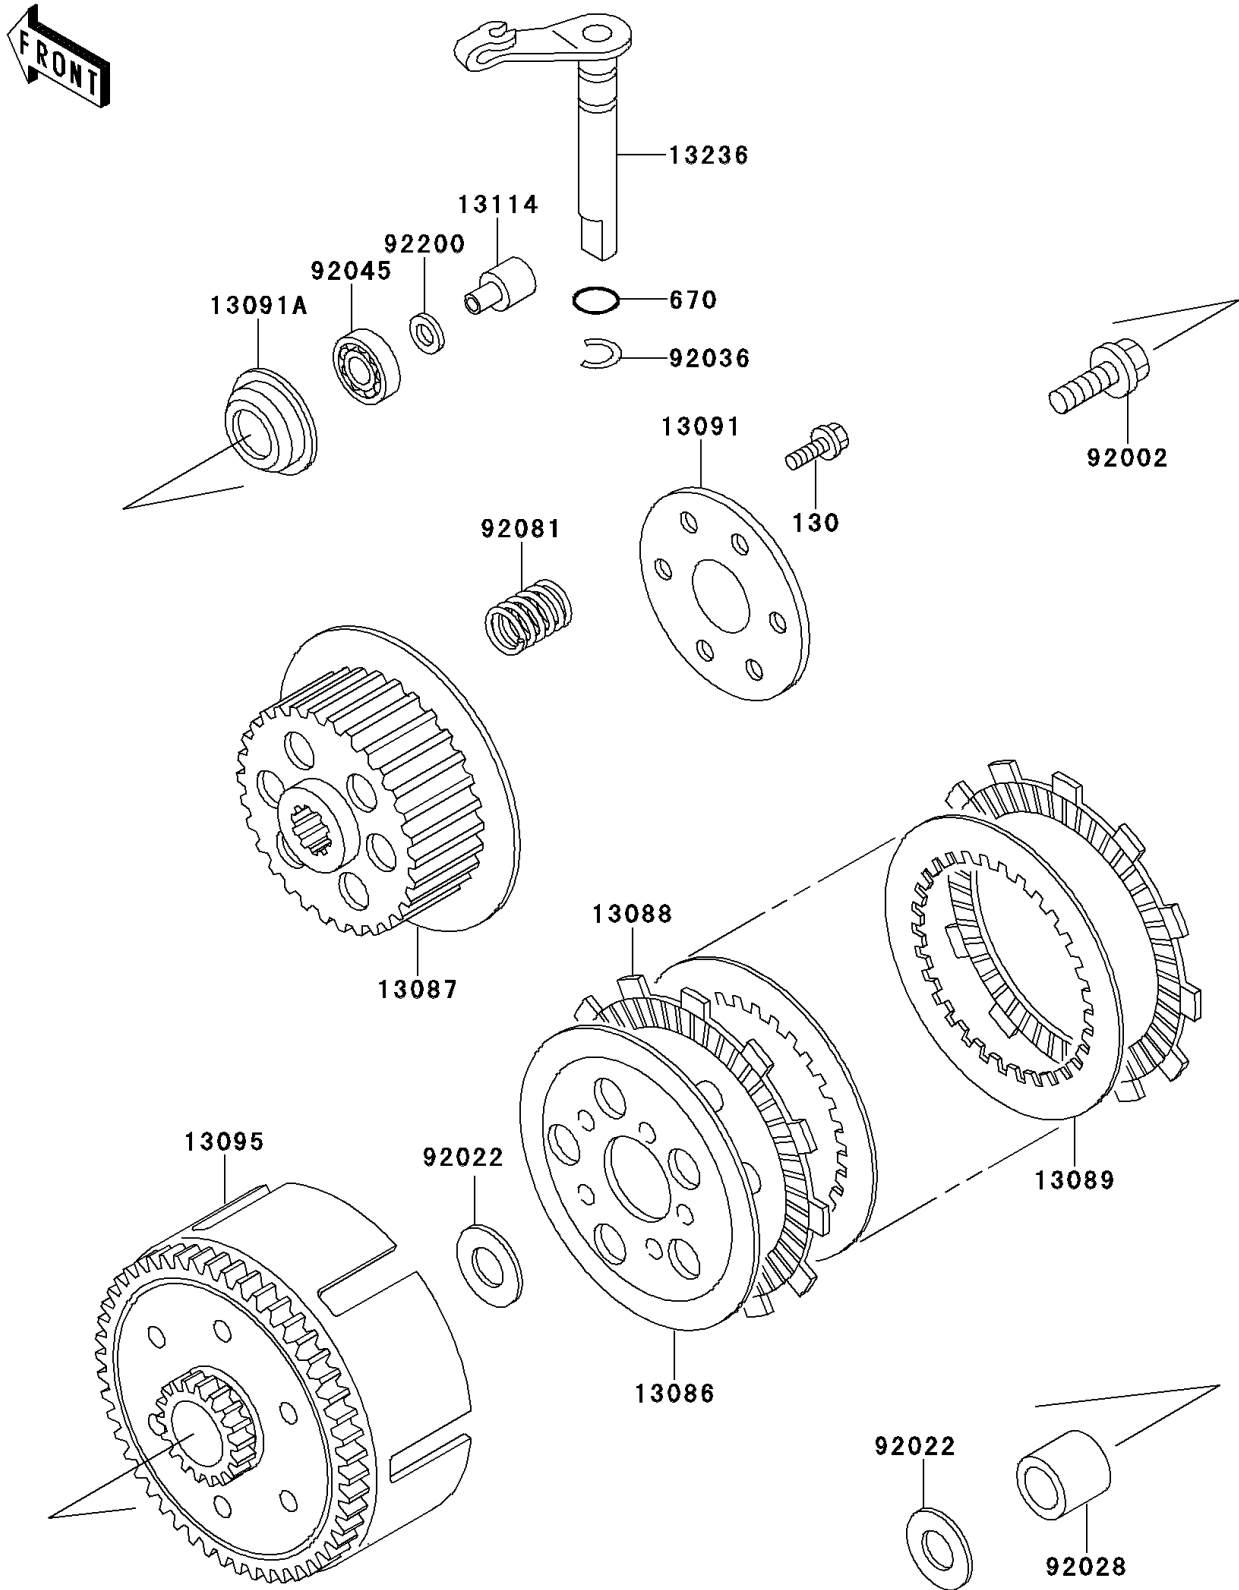

1998 KX60

PARTS DIAGRAM

Clutch

E1350

1998 KX60

PARTS LIST

Clutch

Kawasaki

Let the Good Times Roll®

ITEM NAME

PART NUMBER

QUANTITY
