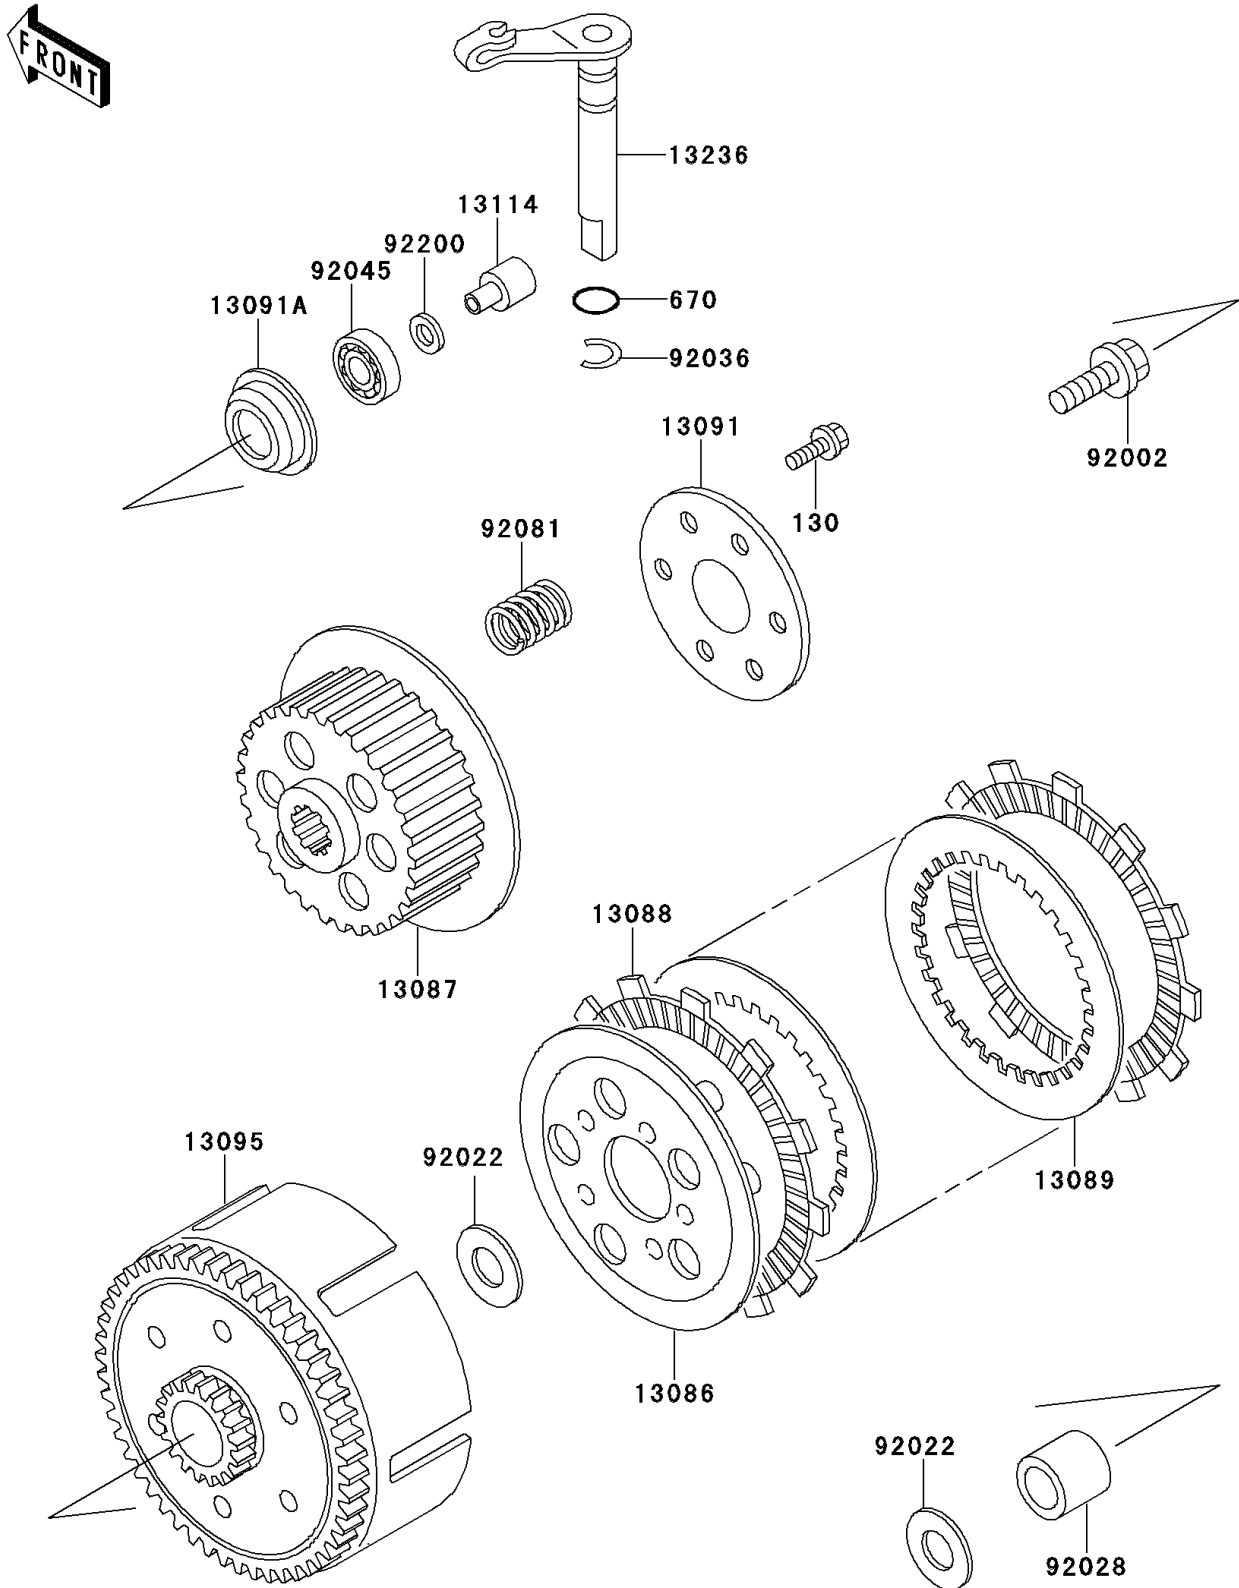

1994 KX60

PARTS DIAGRAM

Clutch

E1350

1994 KX60

PARTS LIST

Clutch

ITEM NAME	PART NUMBER	QUANTITY
BOLT-FLANGED (Ref # 130)	130P0520	6
O RING,9MM (Ref # 670)	670B1509	1
WHEEL-CLUTCH (Ref # 13086)	13086-1002	1
HUB-CLUTCH (Ref # 13087)	13087-1051	1
PLATE-FRICTION (Ref # 13088)	13088-1010	5
PLATE-CLUTCH,STEEL (Ref # 13089)	13089-1009	4
HOLDER,CLUTCH SPRING (Ref # 13091)	13091-1115	1
HOLDER,CLUTCH PUSHER (Ref # 13091A)	13091-1133	1
HOUSING-COMP-CLUTCH (Ref # 13095)	13095-1042	1
PUSHER-CLUTCH (Ref # 13114)	13114-1055	1
LEVER-COMP,CLUTCH RELEASE (Ref # 13236)	13236-1161	1
BOLT,10X30 (Ref # 92002)	92002-1697	1
WASHER,17.3X28X1 (Ref # 92022)	92022-255	2
BUSHING,17X22X21.1 (Ref # 92028)	92028-1149	1
RING-SNAP (Ref # 92036)	92036-023	1
BEARING-BALL (Ref # 92045)	92045-1236	1
SPRING,CLUTCH (Ref # 92081)	92081-1143	6
WASHER,7X12.5X0.8 (Ref # 92200)	92200-1197	AR