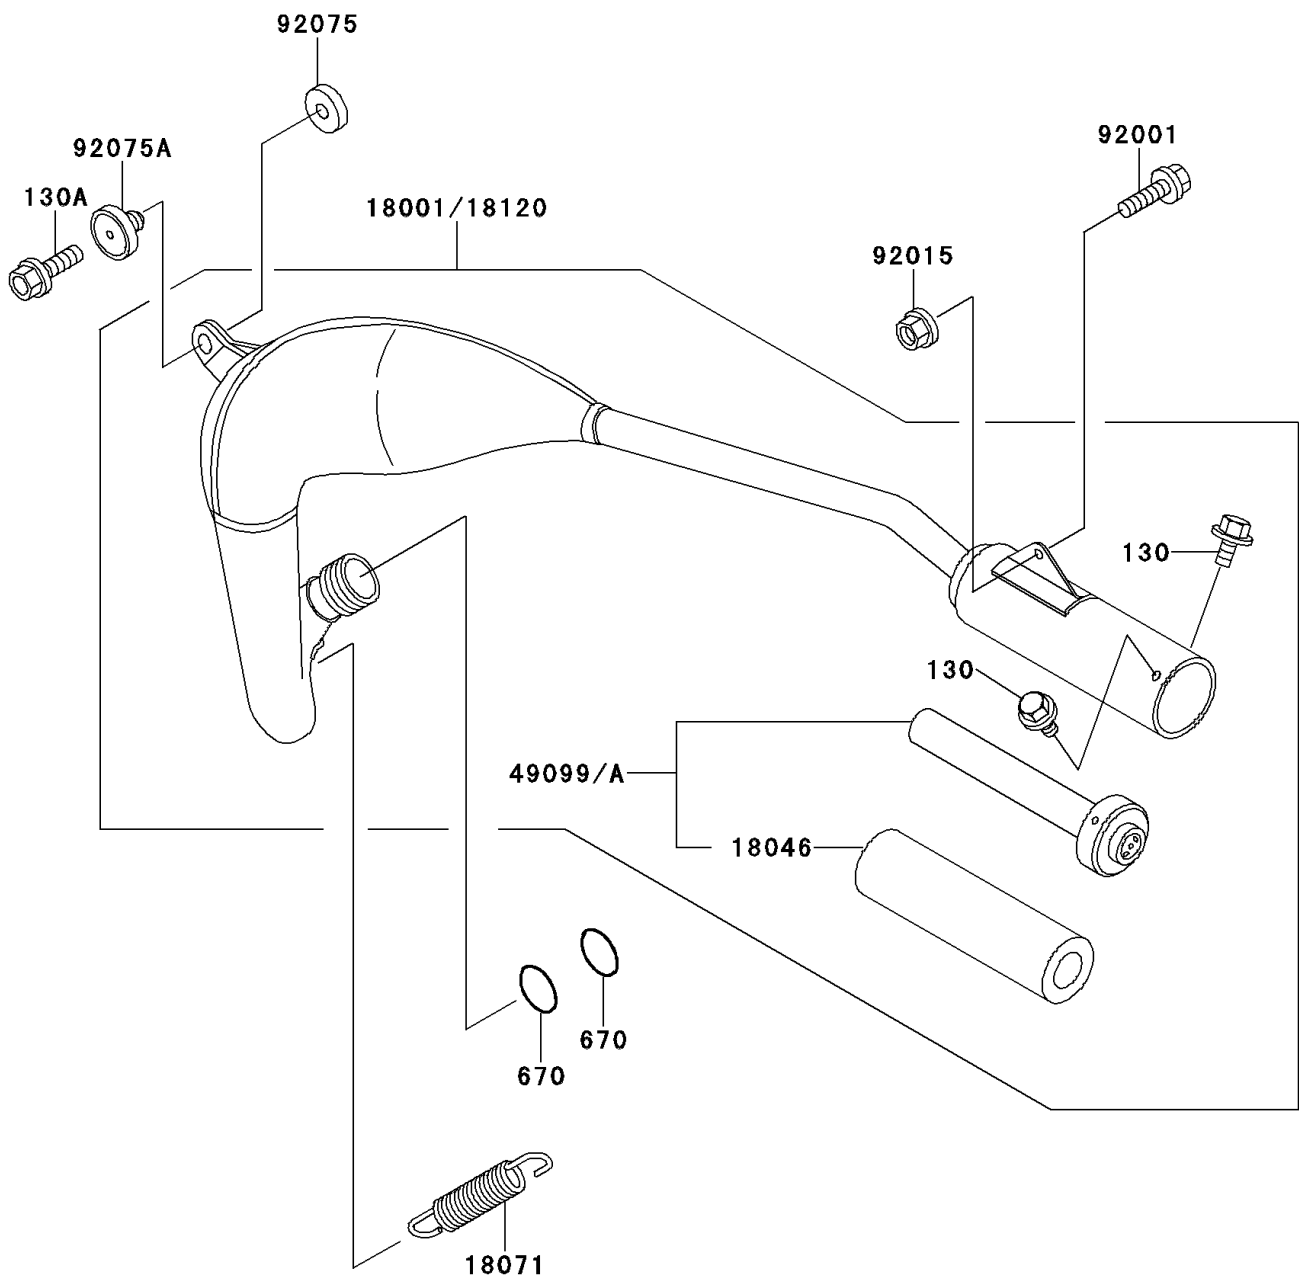

1998 KX60

PARTS DIAGRAM

Muffler(s)

E1140

1998 KX60

PARTS LIST

Muffler(s)

ITEM NAME

PART NUMBER

QUANTITY
